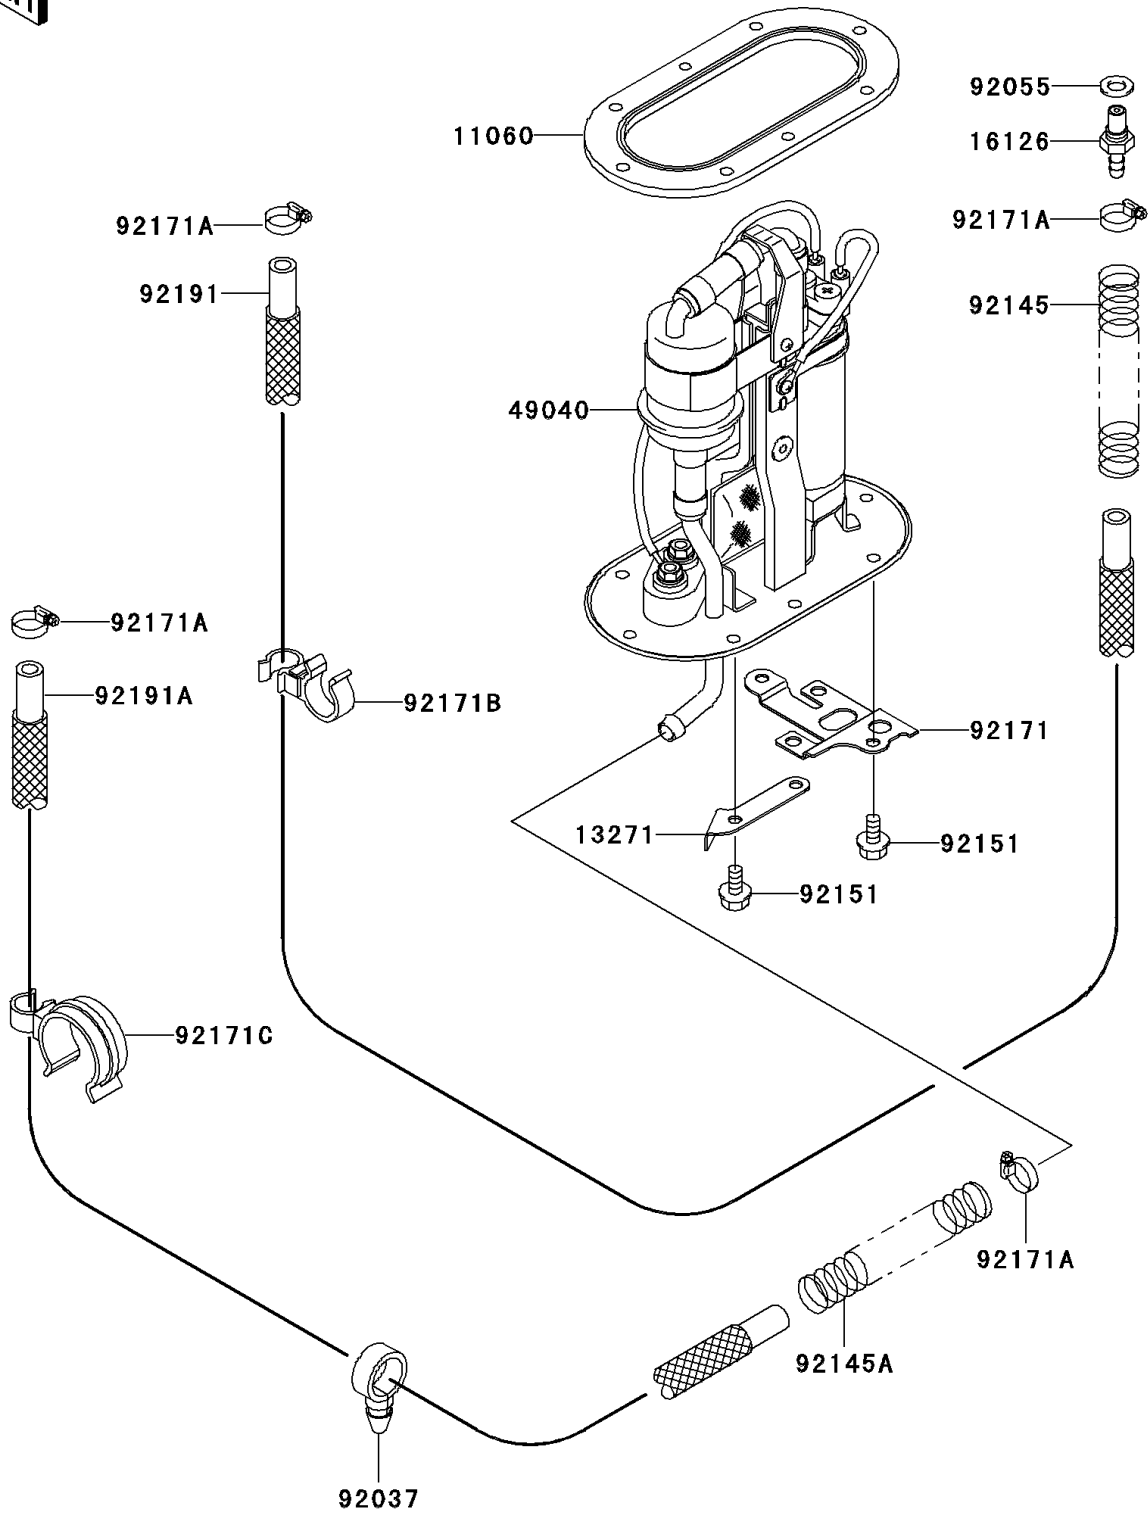

2001 NINJA® ZX™-12R PARTS DIAGRAM

Fuel Pump

E1520

2001 NINJA® ZX™-12R PARTS LIST

Fuel Pump

ITEM NAME	PART NUMBER	QUANTITY
GASKET (Ref # 11060)	11060-1929	1
PLATE (Ref # 13271)	13271-1557	1
VALVE (Ref # 16126)	16126-1412	1
PUMP-FUEL (Ref # 49040)	49040-1067	1
CLAMP,HOSE (Ref # 92037)	92037-1827	1
RING-O,17.8X1.9 (Ref # 92055)	92055-1667	1
SPRING,FUEL TUBE (Ref # 92145)	92145-1373	1
SPRING,PUMP TUBE (Ref # 92145A)	92145-1415	1
BOLT,FLANGED,5X12 (Ref # 92151)	92151-1599	1
CLAMP (Ref # 92171)	92171-1182	1
CLAMP (Ref # 92171A)	92171-1274	1
CLAMP (Ref # 92171B)	92171-1275	1
CLAMP (Ref # 92171C)	92171-1276	1
TUBE,7.5X13.5X630 (Ref # 92191)	92191-1356	1
TUBE,7.5X13.5X900 (Ref # 92191A)	92191-1456	1