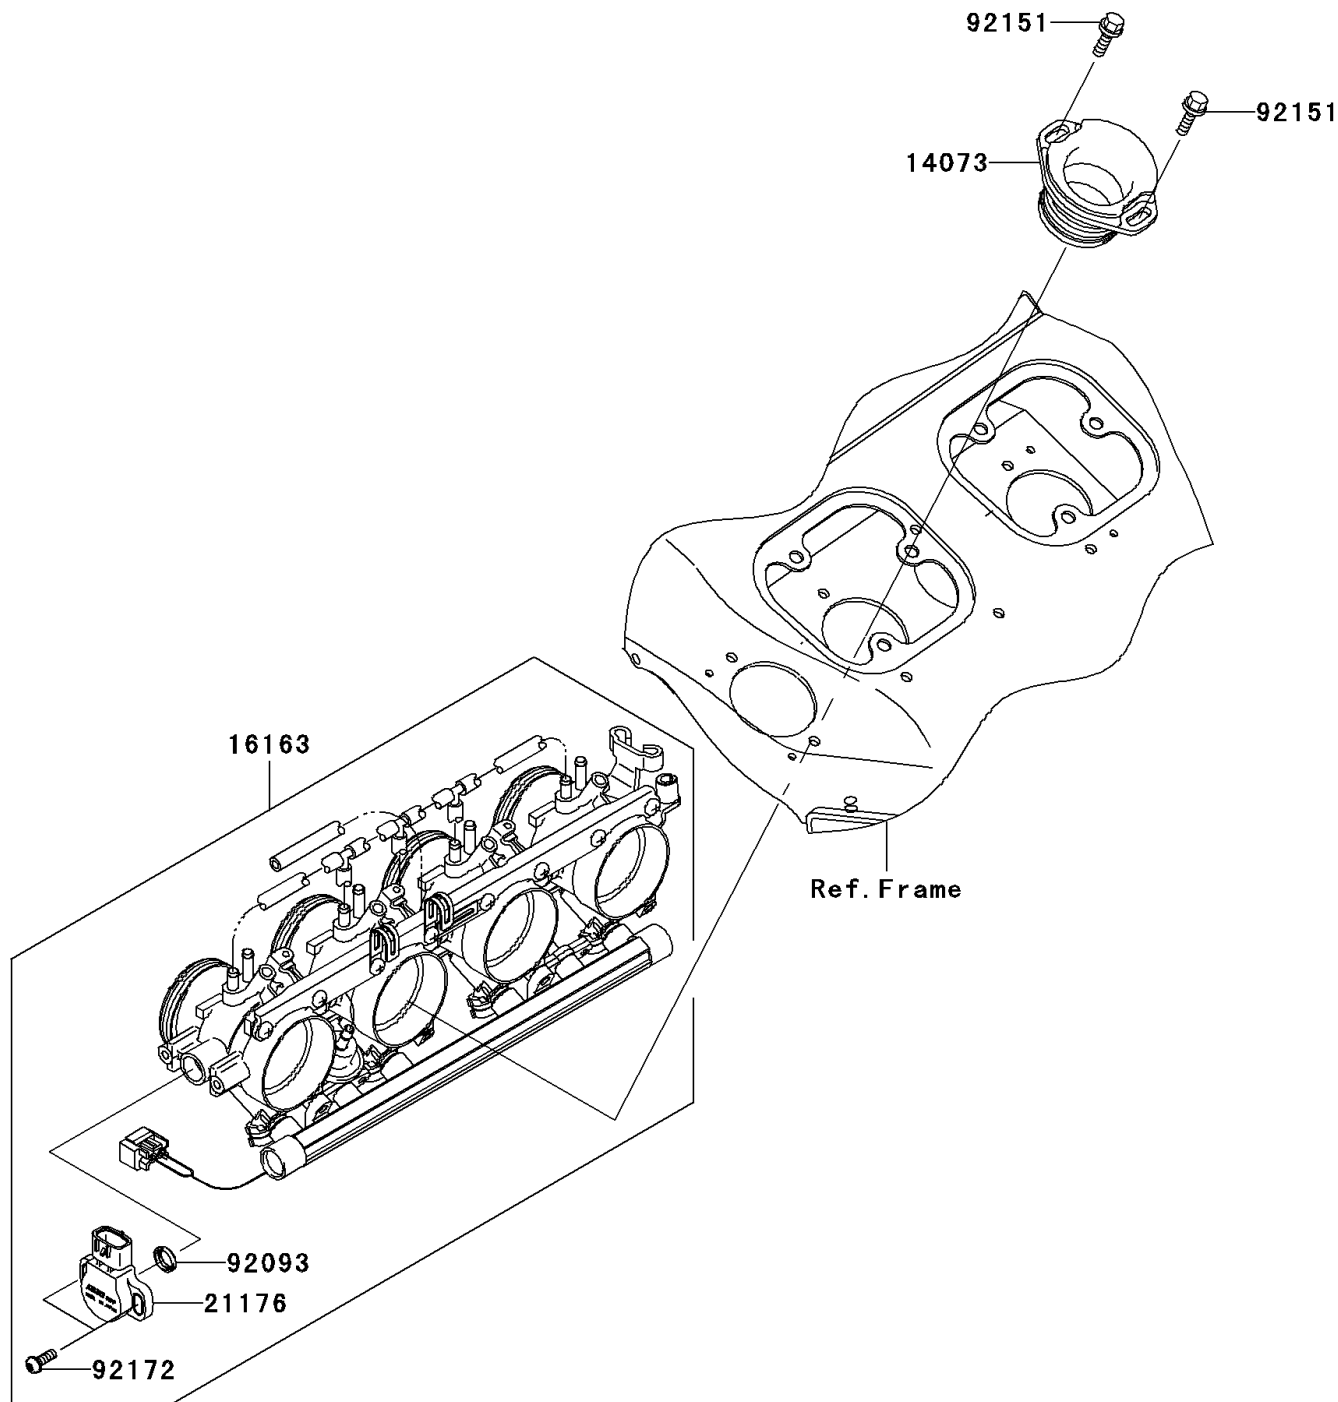

2001 NINJA® ZX™-12R PARTS DIAGRAM

Throttle

E1510

2001 NINJA® ZX™-12R PARTS LIST

Throttle

ITEM NAME	PART NUMBER	QUANTITY
DUCT,FUNNEL (Ref # 14073)	14073-1746	1
THROTTLE-ASSY (Ref # 16163)	16163-1114	1
SENSOR (Ref # 21176)	21176-1083	1
SEAL (Ref # 92093)	92093-0064	1
BOLT,6X22 (Ref # 92151)	92151-1236	1
SCREW (Ref # 92172)	92172-0255	1