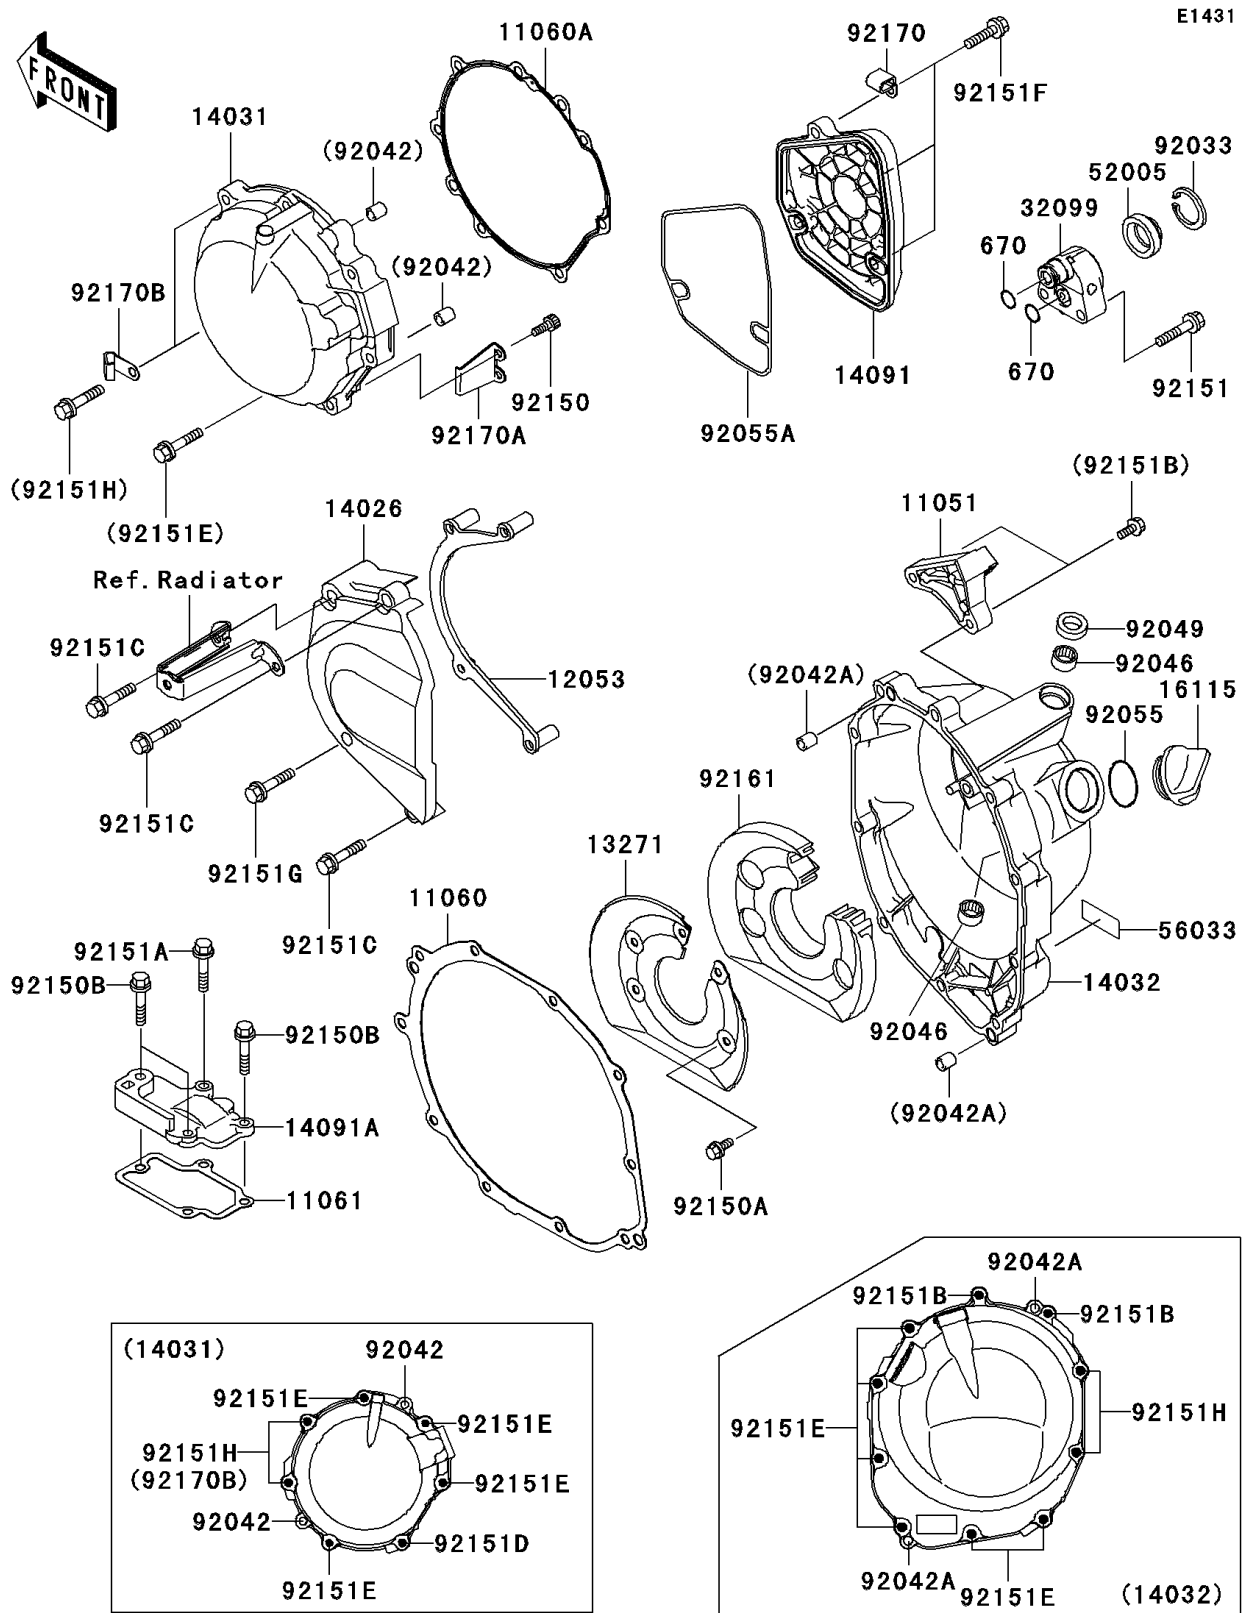

2001 NINJA® ZX™-12R PARTS DIAGRAM

Engine Cover(s)

2001 NINJA® ZX™-12R PARTS LIST

Engine Cover(s)

ITEM NAME	PART NUMBER	QUANTITY
O RING,12MM (Ref # 670)	670D2012	1
BRACKET,CABLE (Ref # 11051)	11051-1933	1
GASKET,CLUTCH COVER (Ref # 11060)	11060-1910	1
GASKET,GENERATOR COVER (Ref # 11060A)	11060-1911	1
GASKET,BREATHER COVER (Ref # 11061)	11061-1087	1
GUIDE-CHAIN (Ref # 12053)	12053-1434	1
PLATE,SOUND ARRESTER (Ref # 13271)	13271-1229	1
COVER-CHAIN (Ref # 14026)	14026-1266	1
COVER-GENERATOR (Ref # 14031)	14031-1369	1
COVER-CLUTCH (Ref # 14032)	14032-1498	1
COVER,PULSING (Ref # 14091)	14091-1128	1
COVER,BREATHER (Ref # 14091A)	14091-1129	1
CAP-OIL FILLER (Ref # 16115)	16115-1009	1
CASE,OIL GAUGE (Ref # 32099)	32099-1213	1
GAUGE (Ref # 52005)	52005-1120	1
LABEL-MANUAL,OIL CAPACITY (Ref # 56033)	56033-1203	1
RING-SNAP (Ref # 92033)	92033-1305	1
PIN,DOWEL,6.3X8X14 (Ref # 92042)	92042-007	1
PIN,DOWEL,8X22 (Ref # 92042A)	92042-044	1
BEARING-NEEDLE,HK1210 (Ref # 92046)	92046-1010	1
SEAL-OIL,CLUTCH RELEASE (Ref # 92049)	92049-1475	1
RING-O,31.7X2.4 (Ref # 92055)	92055-049	1
RING-O (Ref # 92055A)	92055-1601	1
BOLT,SOCKET,5X14 (Ref # 92150)	92150-1180	1
BOLT,5X8 (Ref # 92150A)	92150-1406	1
BOLT,6X22 (Ref # 92150B)	92150-1846	1
BOLT,6X30 (Ref # 92151)	92151-1134	1
BOLT,6X30 (Ref # 92151A)	92151-1139	1
BOLT,6X45 (Ref # 92151B)	92151-1521	1

2001 NINJA® ZX™-12R PARTS LIST

Engine Cover(s)

ITEM NAME	PART NUMBER	QUANTITY
BOLT,6X50 (Ref # 92151C)	92151-1545	1
BOLT,6X25 (Ref # 92151D)	92151-1546	1
BOLT,6X30 (Ref # 92151E)	92151-1547	1
BOLT,6X25 (Ref # 92151F)	92151-1556	1
BOLT (Ref # 92151G)	92151-1773	1
BOLT,6X30 (Ref # 92151H)	92151-1883	1
DAMPER,SOUND ARRESTER (Ref # 92161)	92161-1056	1
CLAMP (Ref # 92170)	92170-1577	1
CLAMP (Ref # 92170A)	92170-1894	1
CLAMP,HARNESS (Ref # 92170B)	92170-1900	1