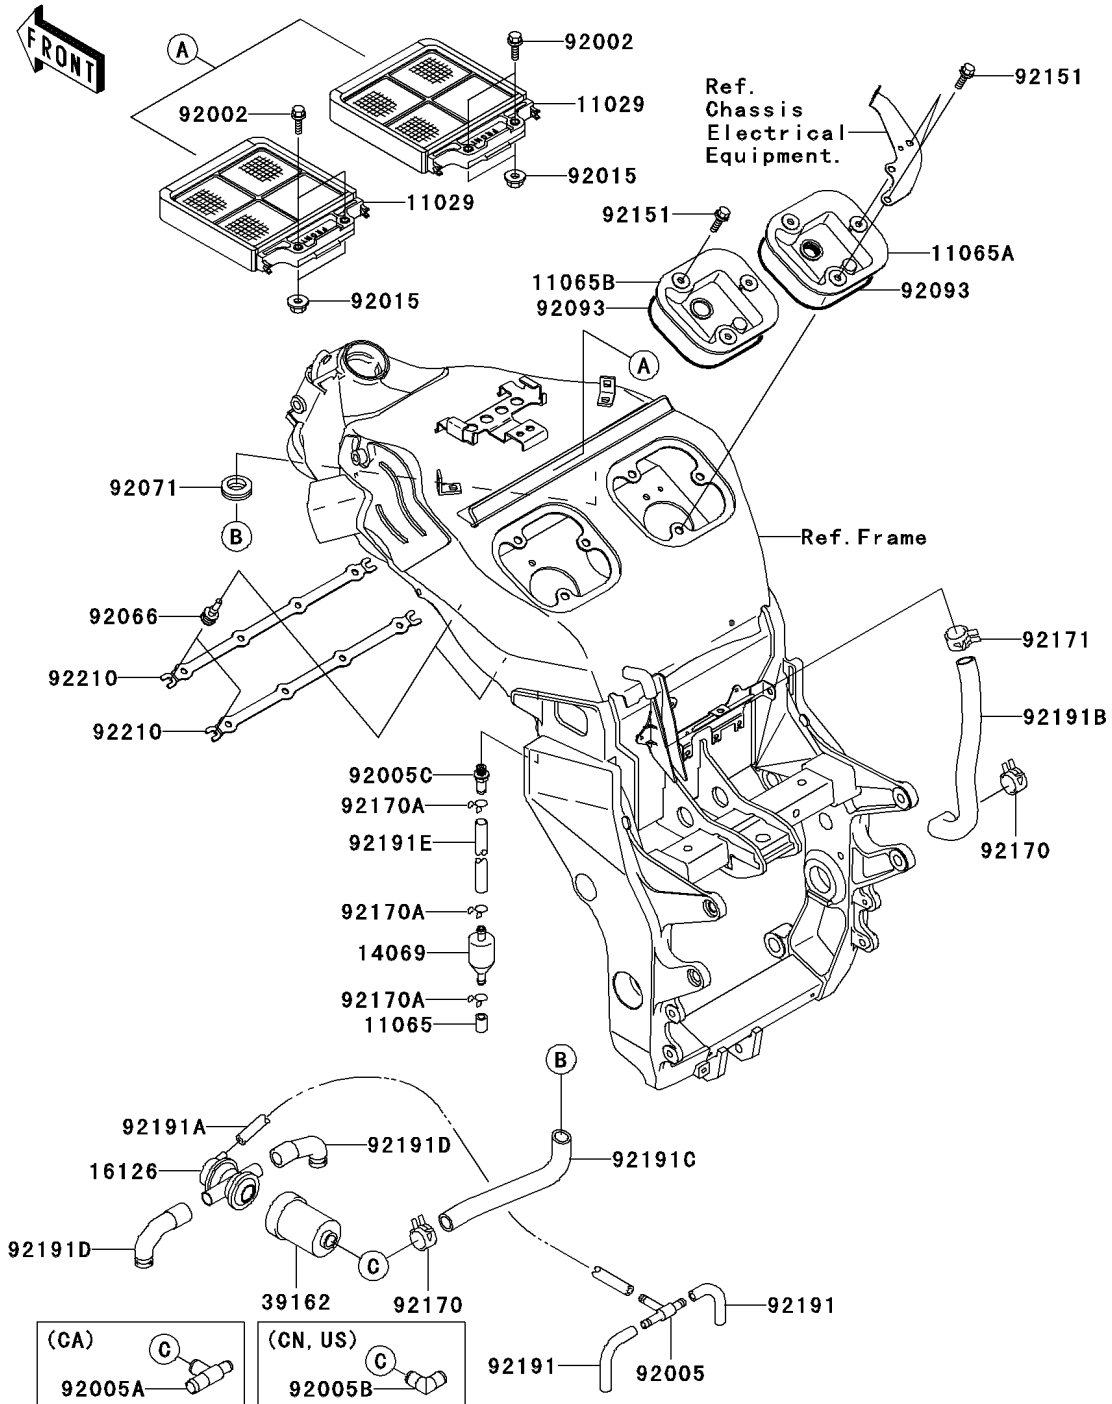

## 2001 NINJA® ZX™-12R PARTS DIAGRAM

Air Cleaner

E1130

## 2001 NINJA® ZX™-12R PARTS LIST

Air Cleaner

ITEM NAME	PART NUMBER	QUANTITY
ELEMENT-ASSY-AIR FILTER (Ref # 11029)	11029-1016	1
CAP,BREATHER (Ref # 11065)	11065-1088	1
CAP,FRAME,RH (Ref # 11065A)	11065-1129	1
CAP,FRAME,LH (Ref # 11065B)	11065-1130	1
BREATHER (Ref # 14069)	14069-1051	1
VALVE,AIR SWITCH (Ref # 16126)	16126-1409	1
SILENCER-INTAKE (Ref # 39162)	39162-1091	1
BOLT,FLANGED,6X35 (Ref # 92002)	92002-1051	1
FITTING,TUBE,T-TYPE (Ref # 92005)	92005-1017	1
FITTING (Ref # 92005C)	92005-1365	1
NUT,6MM (Ref # 92015)	92015-1365	1
PLUG (Ref # 92066)	92066-1512	1
GROMMET,AIR FILTER (Ref # 92071)	92071-1042	1
SEAL (Ref # 92093)	92093-1507	1
BOLT,6X22 (Ref # 92151)	92151-1236	1
CLAMP (Ref # 92170)	92170-1060	1
CLAMP (Ref # 92170A)	92170-1529	1
CLAMP (Ref # 92171)	92171-1277	1
TUBE (Ref # 92191)	92191-1060	1
TUBE,4X10X266 (Ref # 92191A)	92191-1077	1
TUBE,ENGINE-CLEANER (Ref # 92191B)	92191-1352	1
TUBE,AIR SWITCH-CLEANER (Ref # 92191C)	92191-1353	1
TUBE,AIR SWITCH-VALVE (Ref # 92191D)	92191-1354	1
TUBE,7X12X460 (Ref # 92191E)	92191-1517	1
NUT (Ref # 92210)	92210-1183	1
FITTING,T-TYPE (Ref # 92005A)	92005-1252	1
FITTING (Ref # 92005B)	92005-1309	1