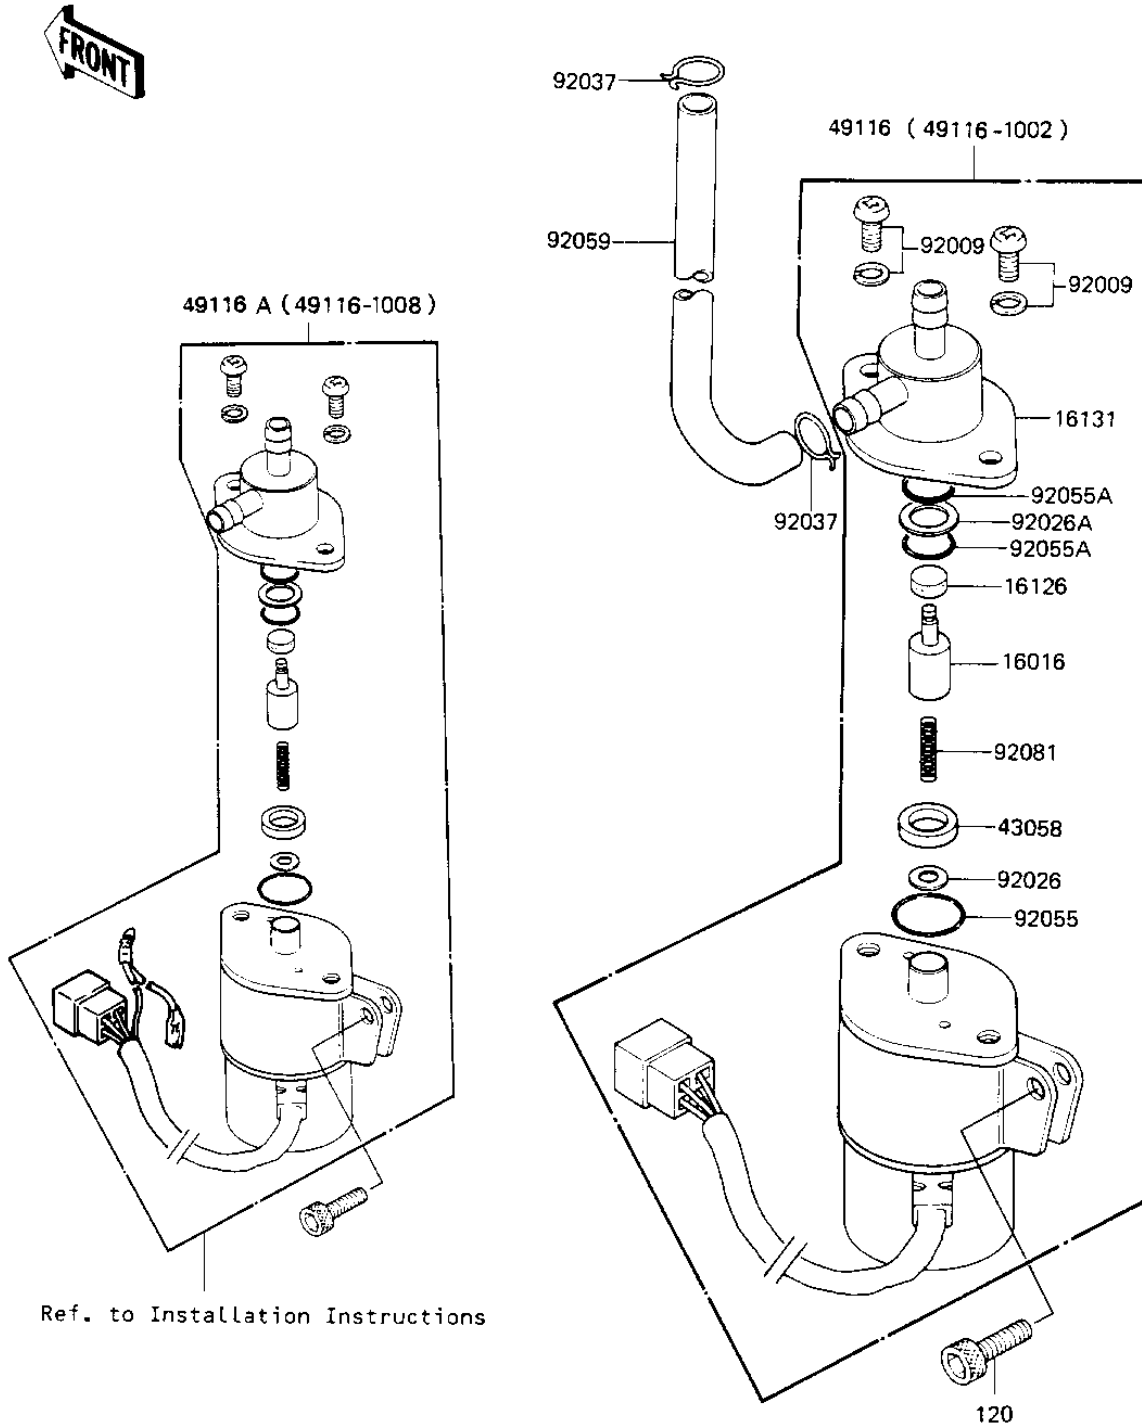

1982 KZ1300 Standard PARTS DIAGRAM

FUEL SOLENOID VALVE

1982 KZ1300 Standard PARTS LIST

FUEL SOLENOID VALVE

ITEM NAME	PART NUMBER	QUANTITY
PLUNGER (Ref # 16016)	16016-1007	1
VALVE (Ref # 16126)	16126-1016	1
BODY,VALVE (Ref # 16131)	16131-1003	1
COLLAR (Ref # 43058)	43058-1012	1
VALVE-ASSY,FUEL (Ref # 49116)	49116-1008	2
SCREW,PAN HEAD (Ref # 92009)	92009-1071	1
SPACER (Ref # 92026)	92026-1056	1
SPACER (Ref # 92026A)	92026-1057	1
CLAMP,FUEL TUBE (Ref # 92037)	92037-1141	1
"O" RING (Ref # 92055)	92055-1064	1
"O" RING (Ref # 92055A)	92055-1065	1
TUBE,FUEL7.5X12.5X230 (Ref # 92059)	92059-1083	1
SPRING (Ref # 92081)	92081-1170	1
BOLT,6X14 (Ref # 120)	120P0614	1