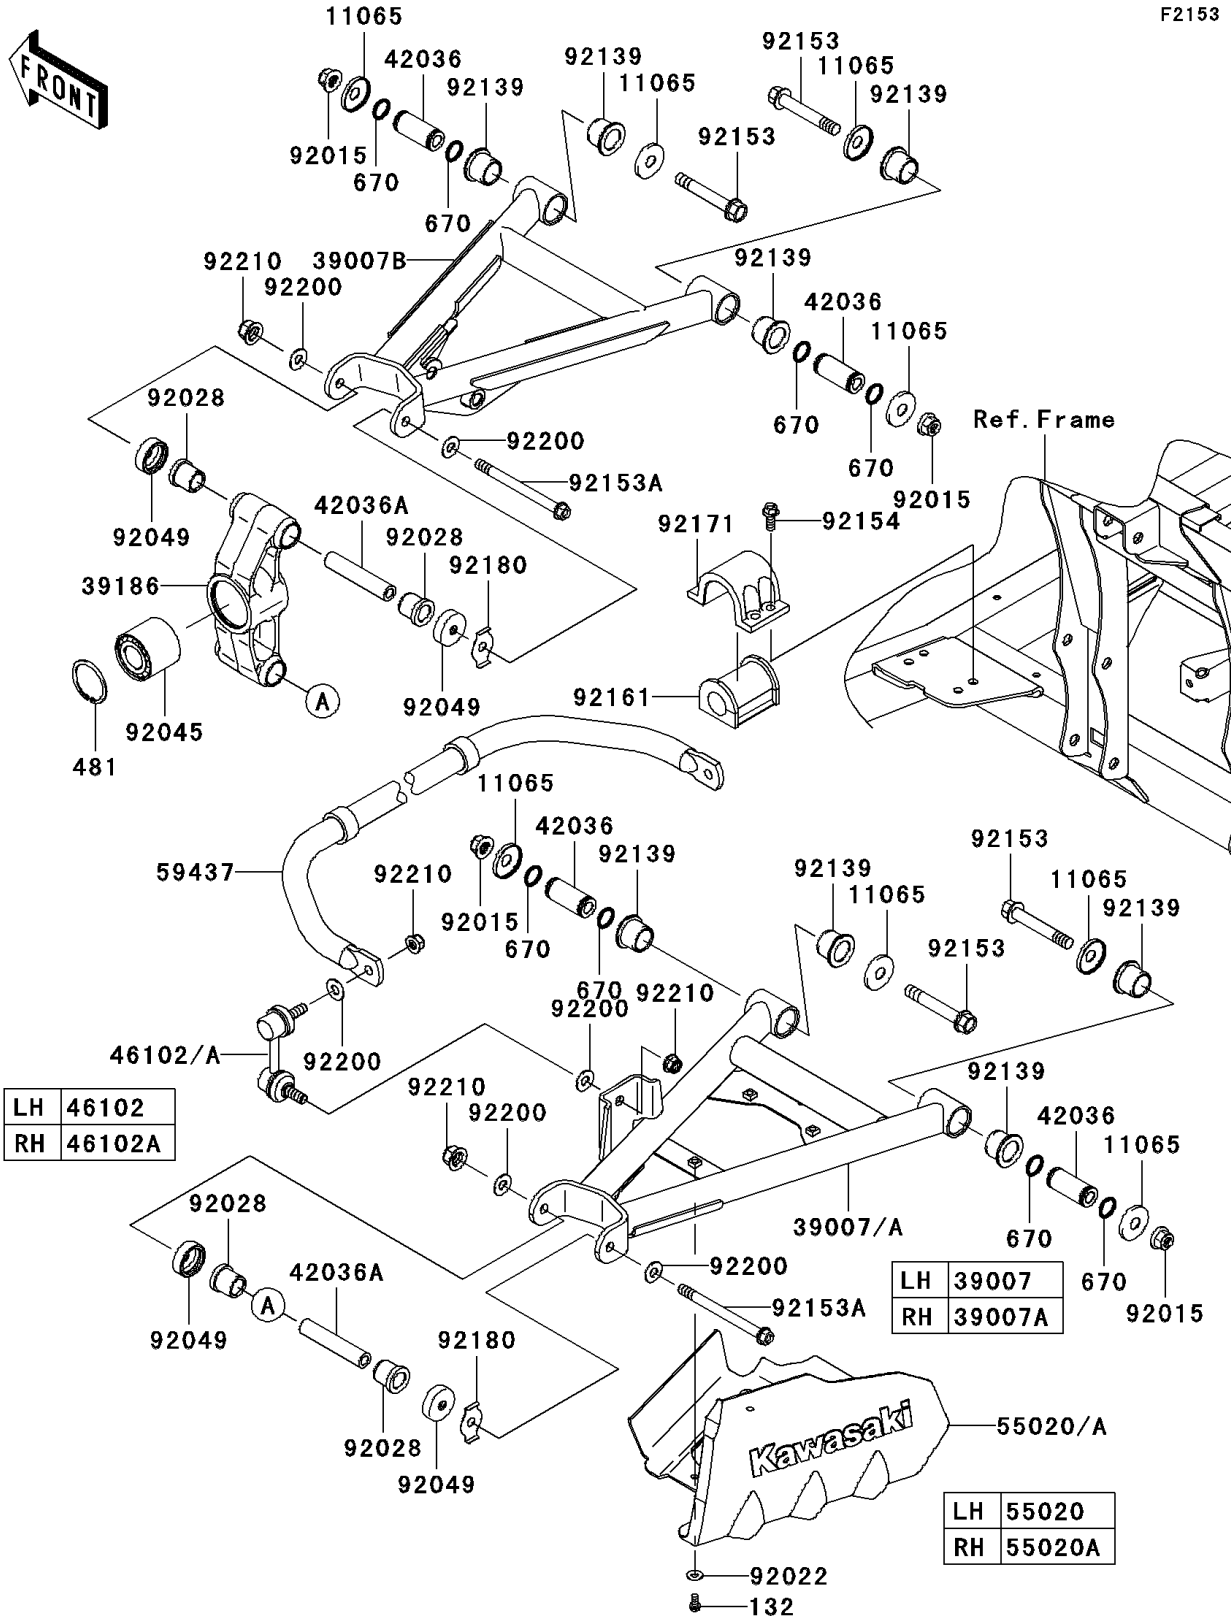

## 2008 Teryx® 750 4x4 PARTS DIAGRAM

Rear Suspension

F2153

## 2008 Teryx® 750 4x4 PARTS LIST

Rear Suspension

ITEM NAME	PART NUMBER	QUANTITY
-----------	-------------	----------