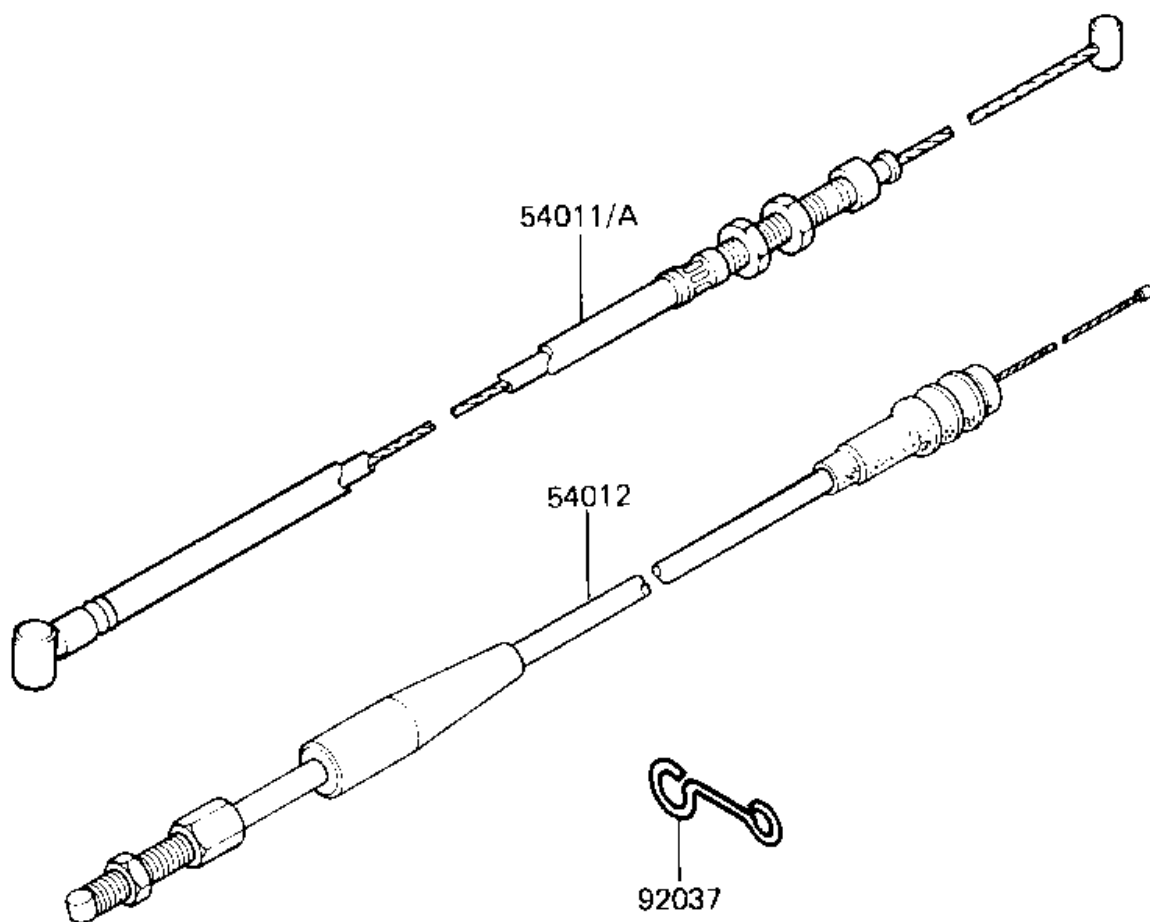

1982 KX™125 PARTS DIAGRAM

CABLES

F2540-0100

1982 KX™125 PARTS LIST

CABLES

ITEM NAME	PART NUMBER	QUANTITY
CABLE-CLUTCH (Ref # 54011)	54011-1086	1
CABLE-THROTTLE (Ref # 54012)	54012-1119	1
CLAM,CABLE (Ref # 92037)	92037-1064	1