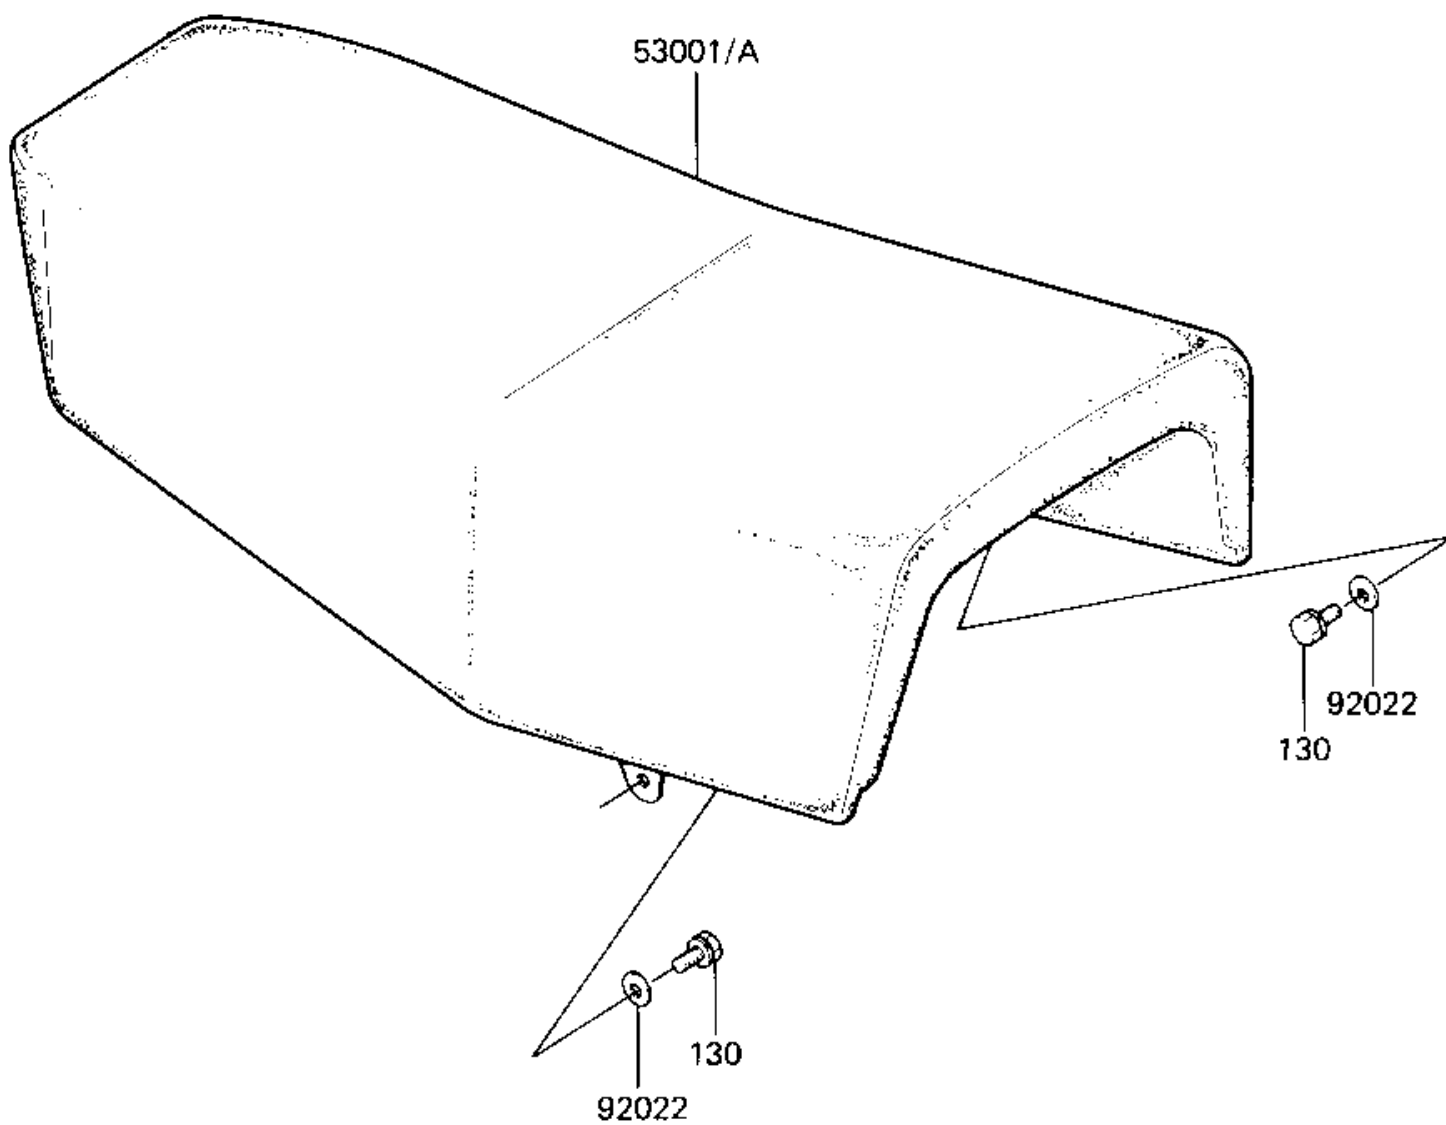

1982 KX™125 PARTS DIAGRAM

SEAT

F2510-0105

1982 KX™125 PARTS LIST

SEAT

ITEM NAME	PART NUMBER	QUANTITY
SEAT-ASSY (Ref # 53001)	53001-1195	1
WASHER 6.5X20X1.6T (Ref # 92022)	92022-125	1
BOLT,FLANGED,6X12 (Ref # 130)	130G0612	1