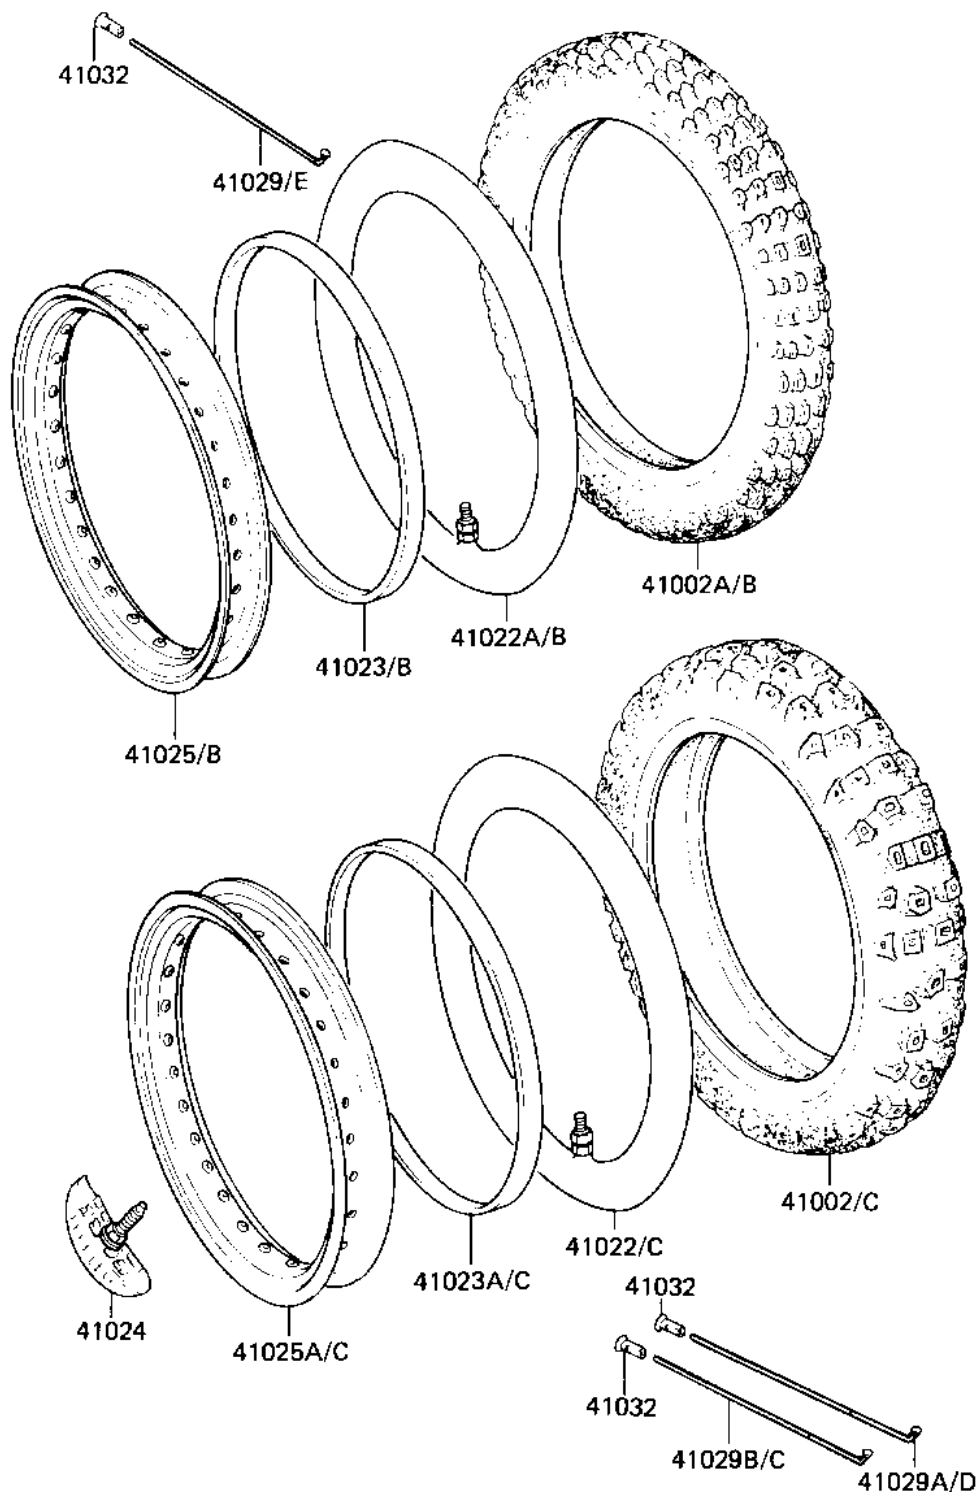

## 1982 KX™125 PARTS DIAGRAM

WHEELS/TIRES

F2210-0089

## 1982 KX™125 PARTS LIST

### WHEELS/TIRES

ITEM NAME	PART NUMBER	QUANTITY
TIRE 400-18 M22 R (Ref # 41002)	41002-1181	1
TIRE 300-21 M23 F (Ref # 41002A)	41002-1229	1
UNAVAILABLE IN PRICE BOOK (Ref # 41022B)	41022-1023	1
UNAVAILABLE IN PRICE BOOK (Ref # 41022C)	41022-1024	1
BAND,RIM (Ref # 41023B)	41023-1009	1
BAND,RIM (Ref # 41023C)	41023-1010	1
PROTECTOR,BEAD,1.85B (Ref # 41024)	41024-011	1
RIM,FRONT,1.60-21 (Ref # 41025)	41025-1051	1
RIM,RR,18X1.85U (Ref # 41025A)	41025-1053	1
SPOKE-INNER (Ref # 41029)	41029-1059	1
SPOKE-INNER,199MMX108 (Ref # 41029A)	41029-1060	1
SPOKE-INNER,193MMX108 (Ref # 41029B)	41029-1061	1
NIPPLE-SPOKE (Ref # 41032)	41032-1054	1