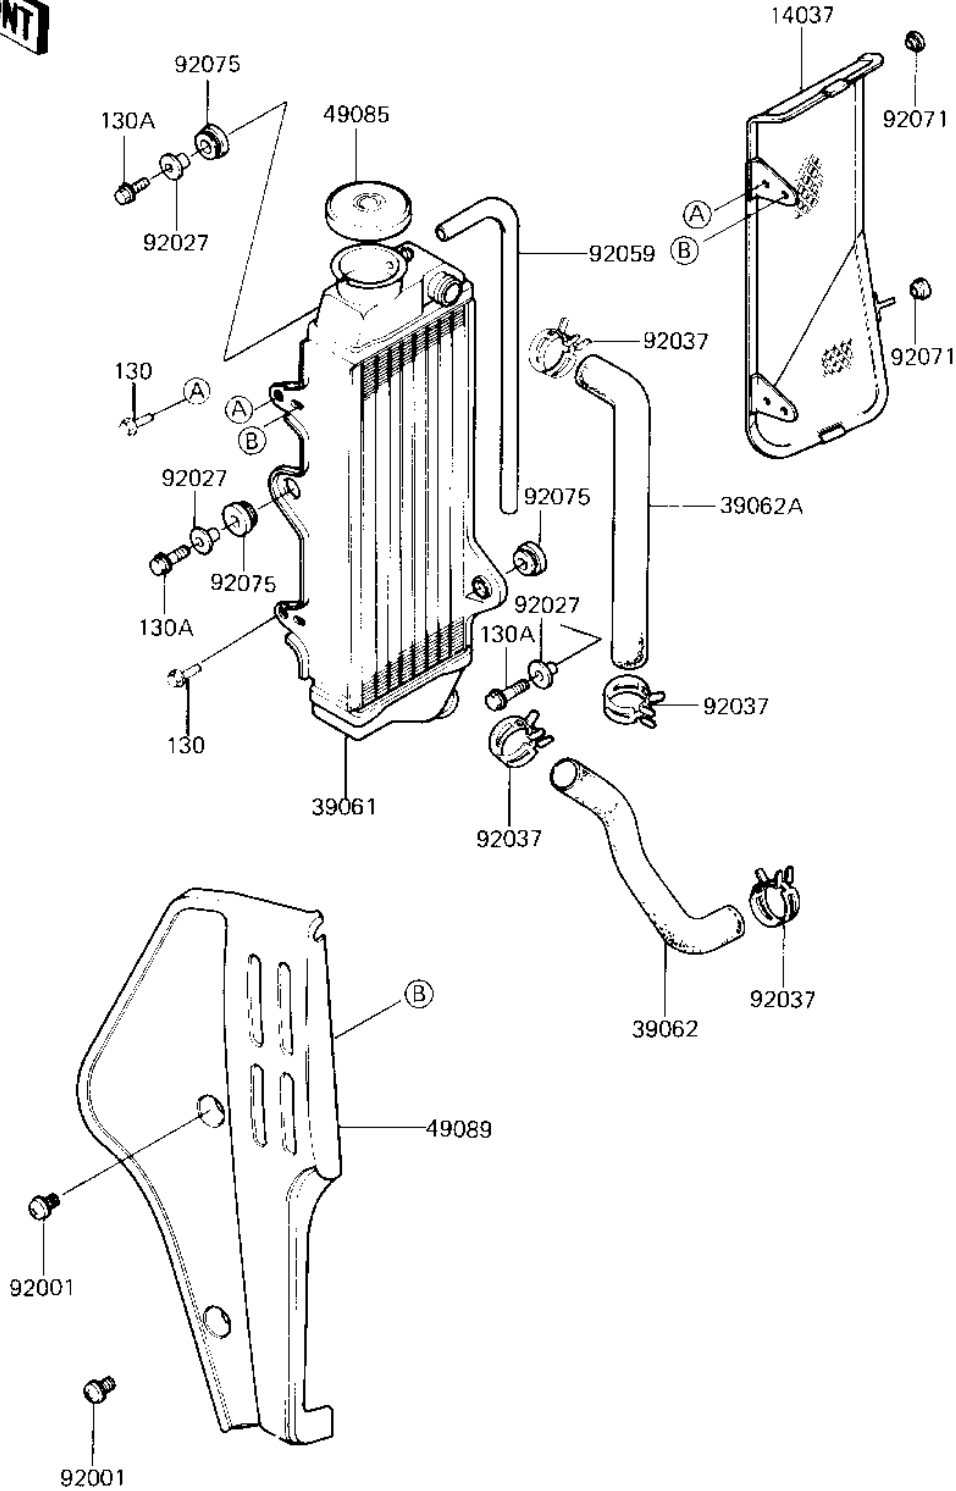

## 1982 KX™125 PARTS DIAGRAM

RADIATOR

1.3032-0002

## 1982 KX™125 PARTS LIST

### RADIATOR

ITEM NAME	PART NUMBER	QUANTITY
SCREEN,RADIATOR (Ref # 14037)	14037-1002	1
EXCHANGER-ASSY-HEAT (Ref # 39061)	39061-1004	1
HOSE-COOLING,RADIATOR (Ref # 39062)	39062-1005	1
HOSE-COOLING,RADIATOR (Ref # 39062A)	39062-1006	1
CAP-ASSY-PRESSURE (Ref # 49085)	49085-1002	1
SHROUD-ENGINE,L.GREEN (Ref # 49089)	49089-1001-6W	1
SCREW,6X10 (Ref # 92001)	92009-1286	1
COLLAR,RADIATOR GUARD (Ref # 92027)	92027-1183	1
CLAMP,COOLING HOSE (Ref # 92037)	92037-1364	1
TUBE,RESERVE TANK (Ref # 92059)	92059-1202	1
GROMMET,RADIATOR (Ref # 92071)	92071-1038	1
DAMPER,RADIATOR (Ref # 92075)	92075-1352	1
BOLT-FLANGED,6X10 (Ref # 130)	130G0610	1
BOLT,FLANGED,6X20 (Ref # 130A)	130G0620	1