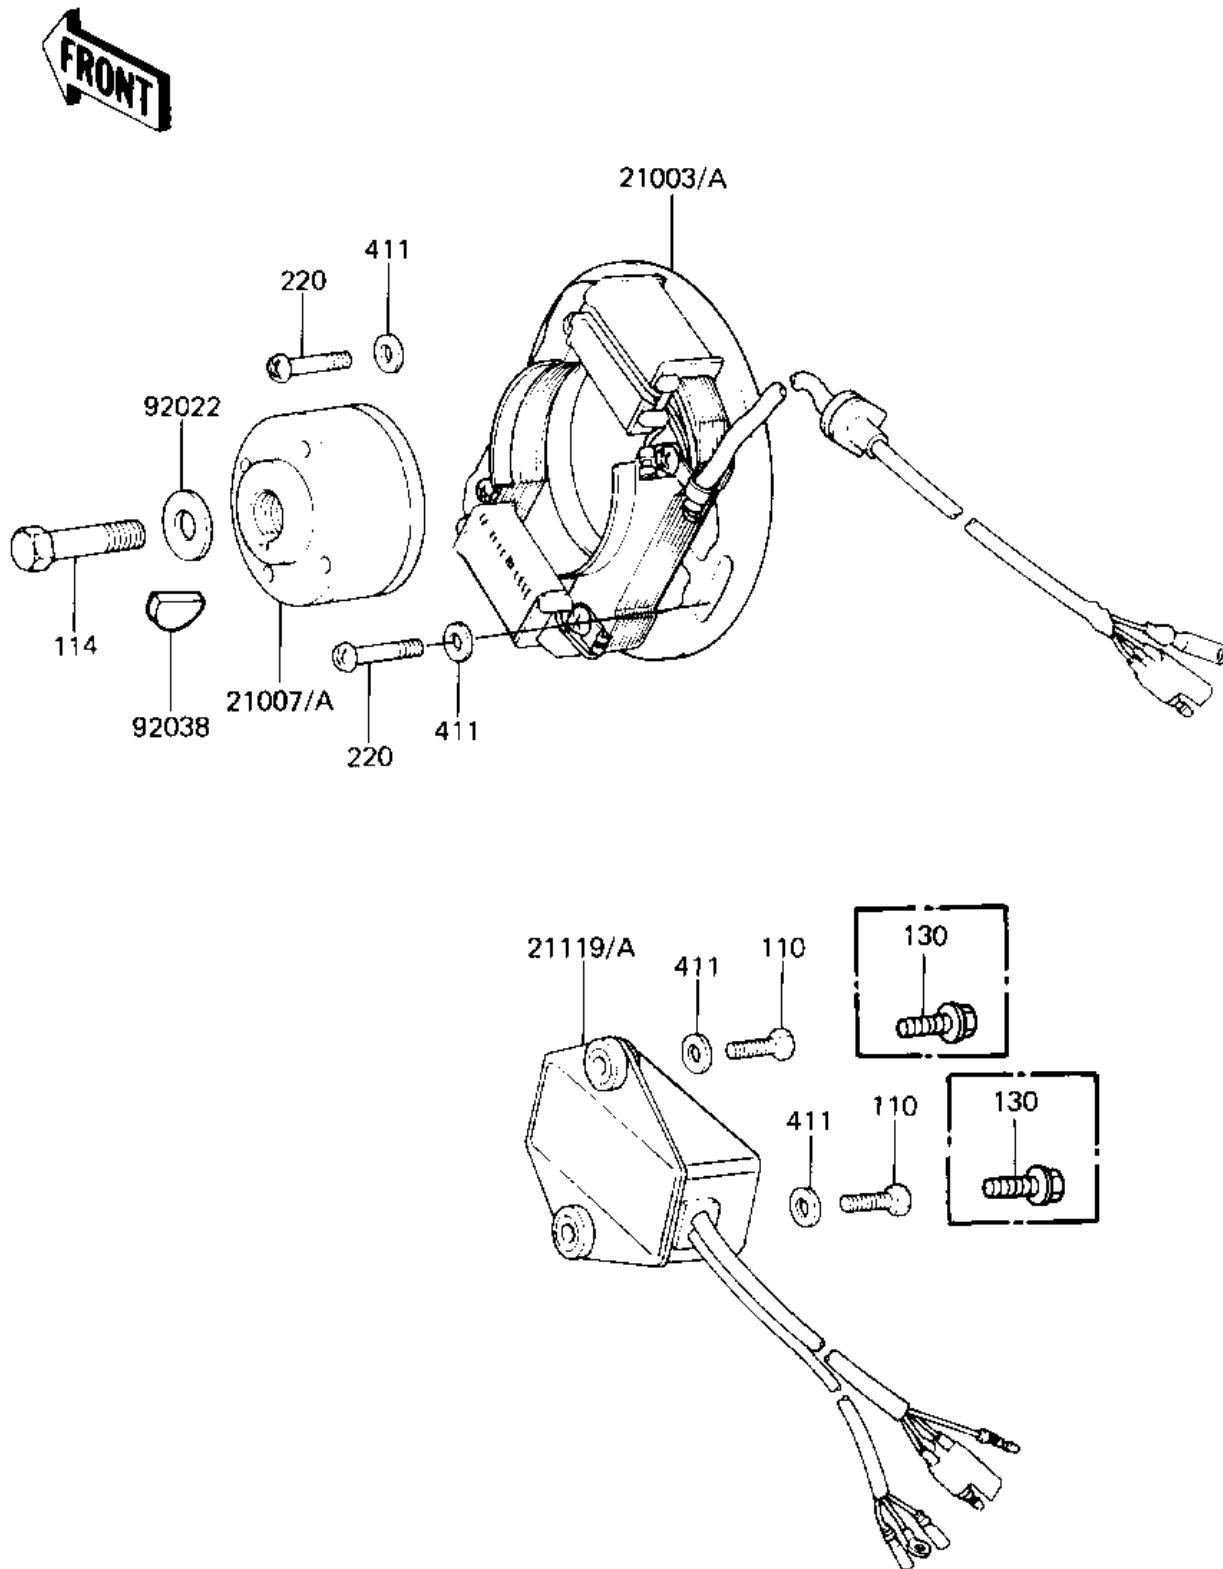

1982 KX™125 PARTS DIAGRAM

IGNITION

E1810-0074

1982 KX™125 PARTS LIST

IGNITION

ITEM NAME	PART NUMBER	QUANTITY
STATOR,MAGNETO (Ref # 21003A)	21003-1084	1
ROTOR (Ref # 21007)	21007-1047	1
IGNITER (Ref # 21119)	21119-1037	1
WASHER,PLAIN,8MM (Ref # 92022)	92022-276	1
WOODRUFF KEY (Ref # 92038)	92038-001	1
BOLT-UPSET,6X16 (Ref # 110)	112G0616	1
BOLT,SMALL UPSET (Ref # 114)	115G0835	1
SCREW PAN HEAD 6X16 (Ref # 220)	220B0616	1
WASHER PLAIN 6MM (Ref # 411)	411B0600	1