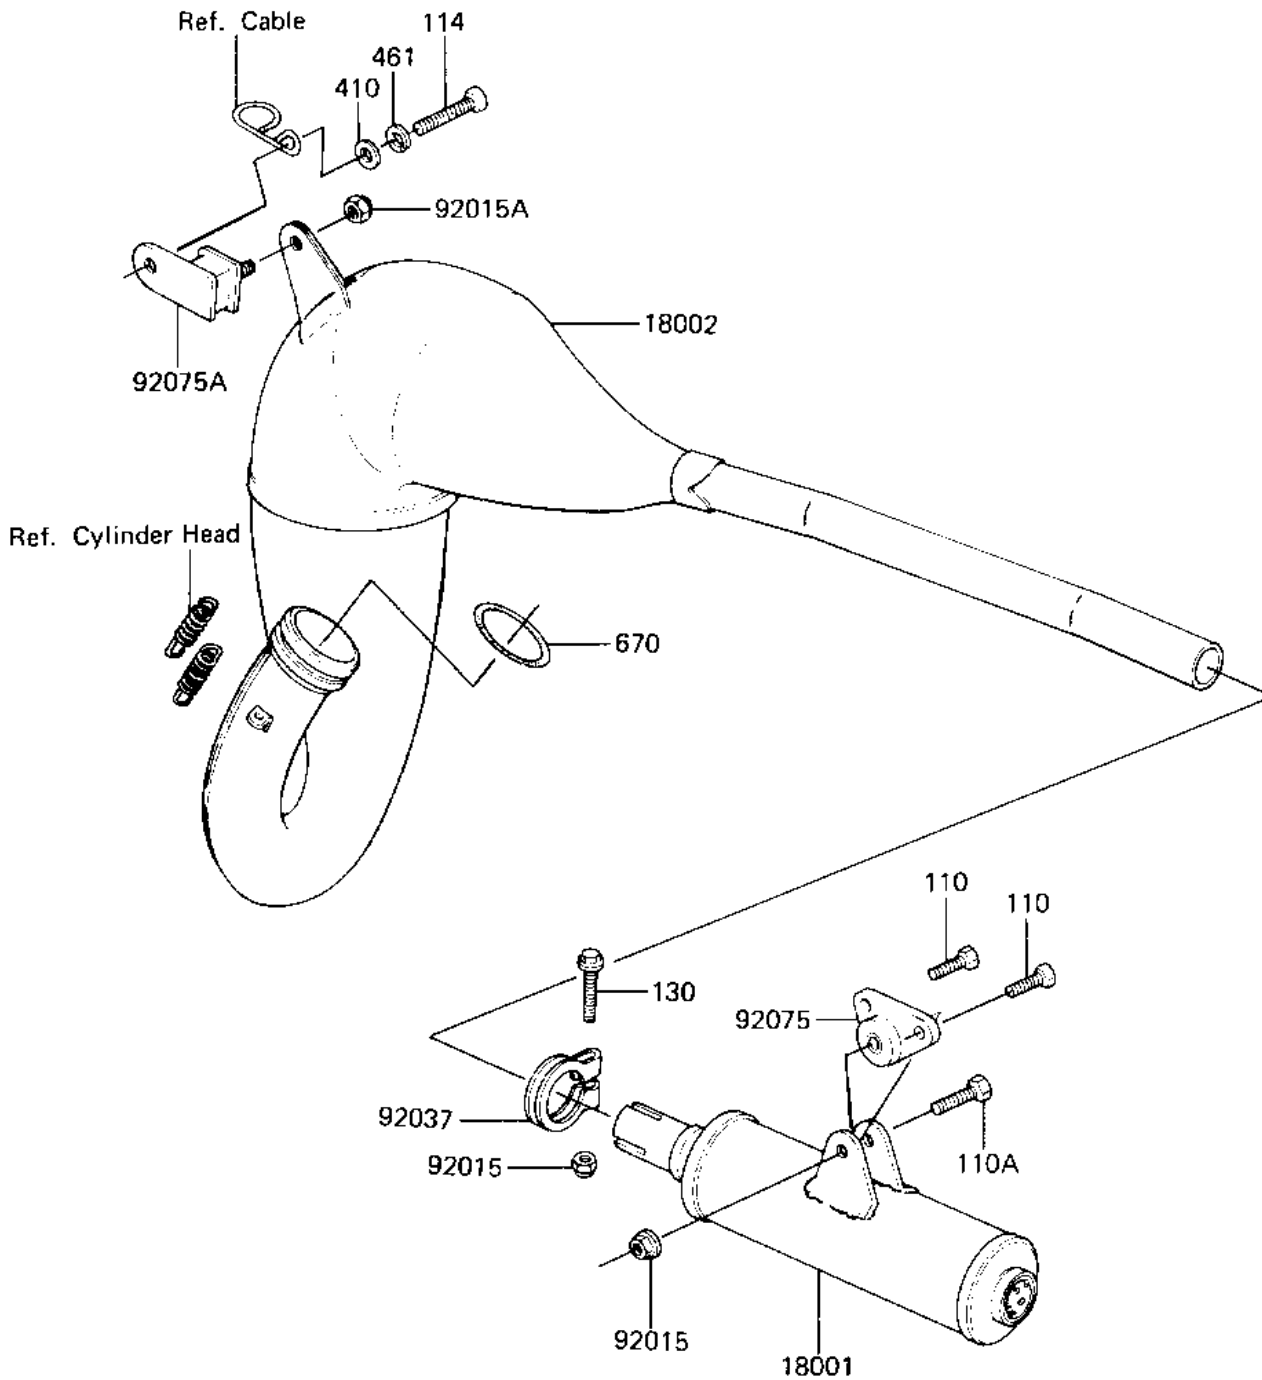

1982 KX™125 PARTS DIAGRAM

MUFFLER (KX125-B1)

E.1140-0086

1982 KX™125 PARTS LIST

MUFFLER (KX125-B1)

ITEM NAME	PART NUMBER	QUANTITY
MUFFLER (Ref # 18001)	18001-1270	1
BODY-COMP-MUFFLER (Ref # 18002)	18002-1220	1
NUT-6MM (Ref # 92015)	92015-1078	1
NUT,LOCK,8MM (Ref # 92015A)	92015-1124	1
CLAMP,MUFFLER (Ref # 92037)	92037-1169	1
DAMPER RUBBER (Ref # 92075)	92075-1046	1
DAMPER,MUFFLER FITING (Ref # 92075A)	92075-1060	1
BOLT-UPSET (Ref # 110)	112G0618	1
BOLT-UPSET (Ref # 110A)	112G0625	1
BOLT-SMALL-UPSET 8X25 (Ref # 114)	115G0825	1
BOLT,FLANGED,6X35 (Ref # 130)	130H0635	1
WASHER PLAIN 8MM (Ref # 410)	410B0800	1
WASHER SPRING 8MM (Ref # 461)	461F0800	1
"O" RING,45M/M (Ref # 670)	670E3045	1