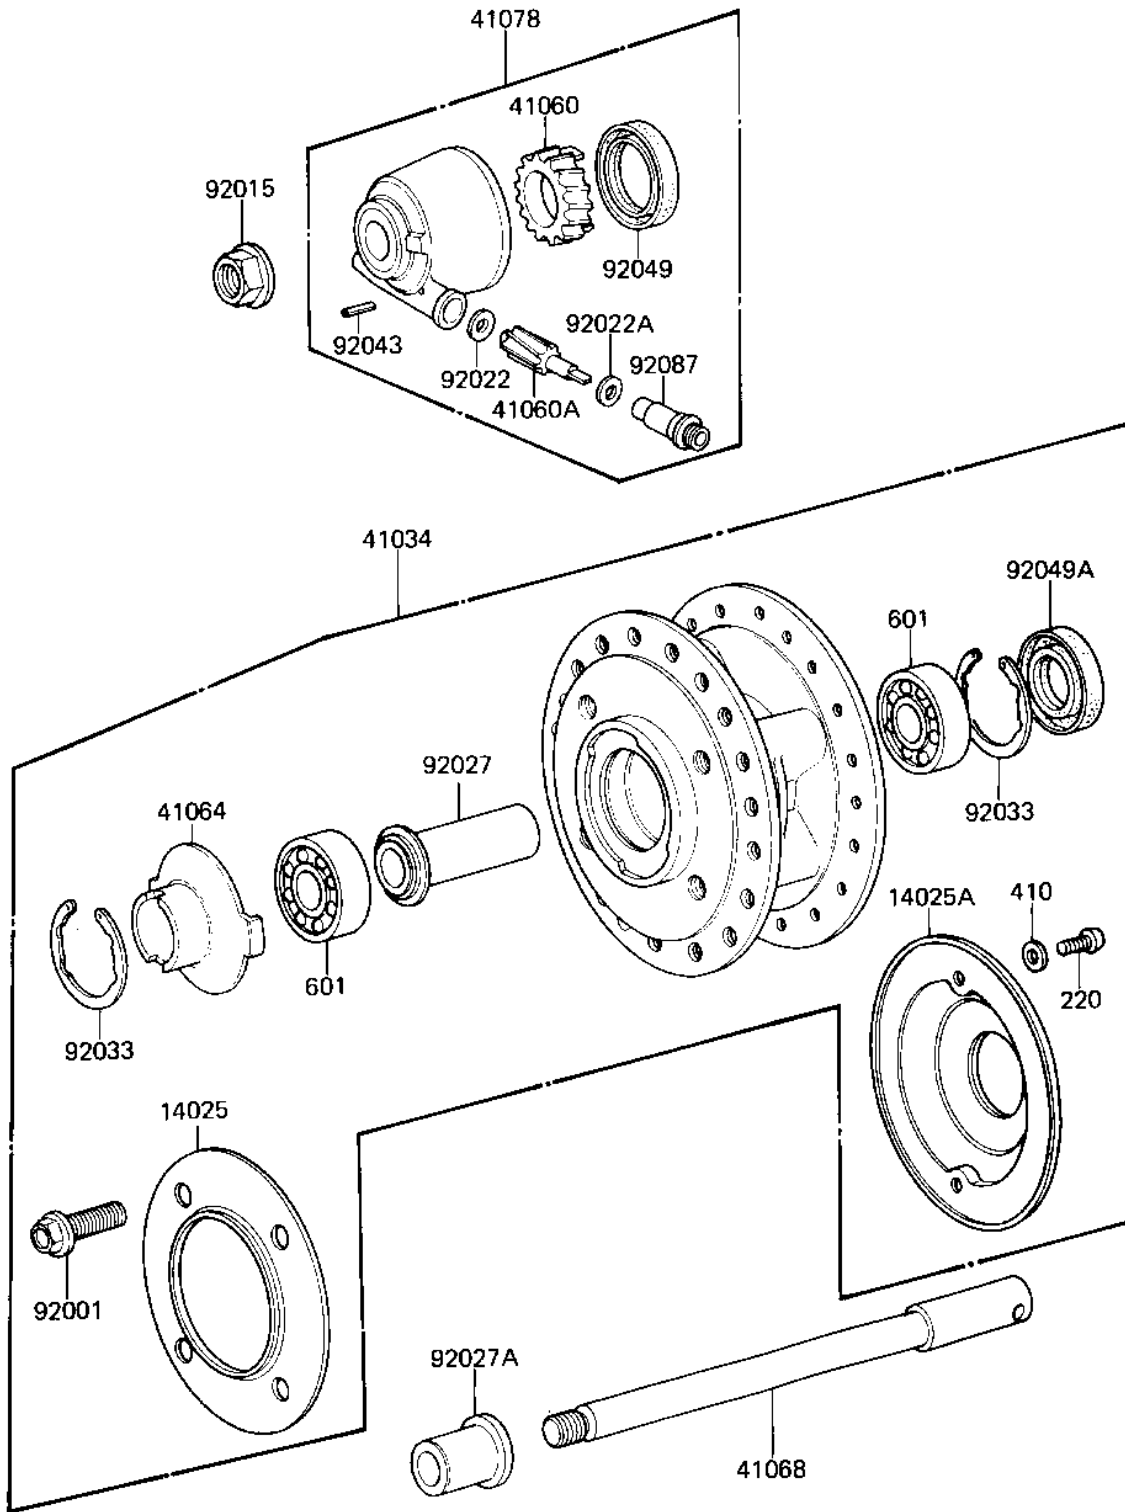

## 1982 750 CSR-Twin PARTS DIAGRAM

FRONT HUB

F2230-0033

## 1982 750 CSR-Twin PARTS LIST

### FRONT HUB

ITEM NAME	PART NUMBER	QUANTITY
COVER,DUST,LH (Ref # 14025)	14025-1277	1
COVER,DUST,RH (Ref # 14025A)	14025-1341	1
DRUM-ASSY,FR BRK (Ref # 41034)	41034-1033	1
GEAR,SPEEDOMETER (Ref # 41060)	41059-026	1
PINION,SPEEDOMETER,9 (Ref # 41060A)	41060-1016	1
RECEIVER,SPEEDOMETER (Ref # 41064)	41064-1006	1
AXLE,FRONT,L=204M/M (Ref # 41068)	41068-1009	1
GEAR BOX ASSY, (Ref # 41078)	41078-1013	1
BOLT,HEX HEAD,10X30 (Ref # 92001)	92001-1173	1
NUT,14MM (Ref # 92015)	92015-1407	1
WASHER THRST SPD PIN (Ref # 92022)	41063-001	2
COLLAR,FR HUB L=55M/ (Ref # 92027)	92027-1223	1
COLLAR,FR AXLE L=30M (Ref # 92027A)	92027-1225	1
CIRCLIP,42MM (Ref # 92033)	92033-1041	1
PIN,SPRING (Ref # 92043)	41082-001	1
OIL SEAL,BJN30427-C3 (Ref # 92049)	92049-1057	1
OIL SEAL,AG1144A0 (Ref # 92049A)	92049-1058	1
BUSHING,METER GEAR (Ref # 92087)	92087-1002	1
SCREW-PAN-CROS (Ref # 220)	220B0514	1
WASHER PLAIN 5MM (Ref # 410)	410B0500	1
UNAVAILABLE IN PRICE BOOK (Ref # 601)	601B63022	1