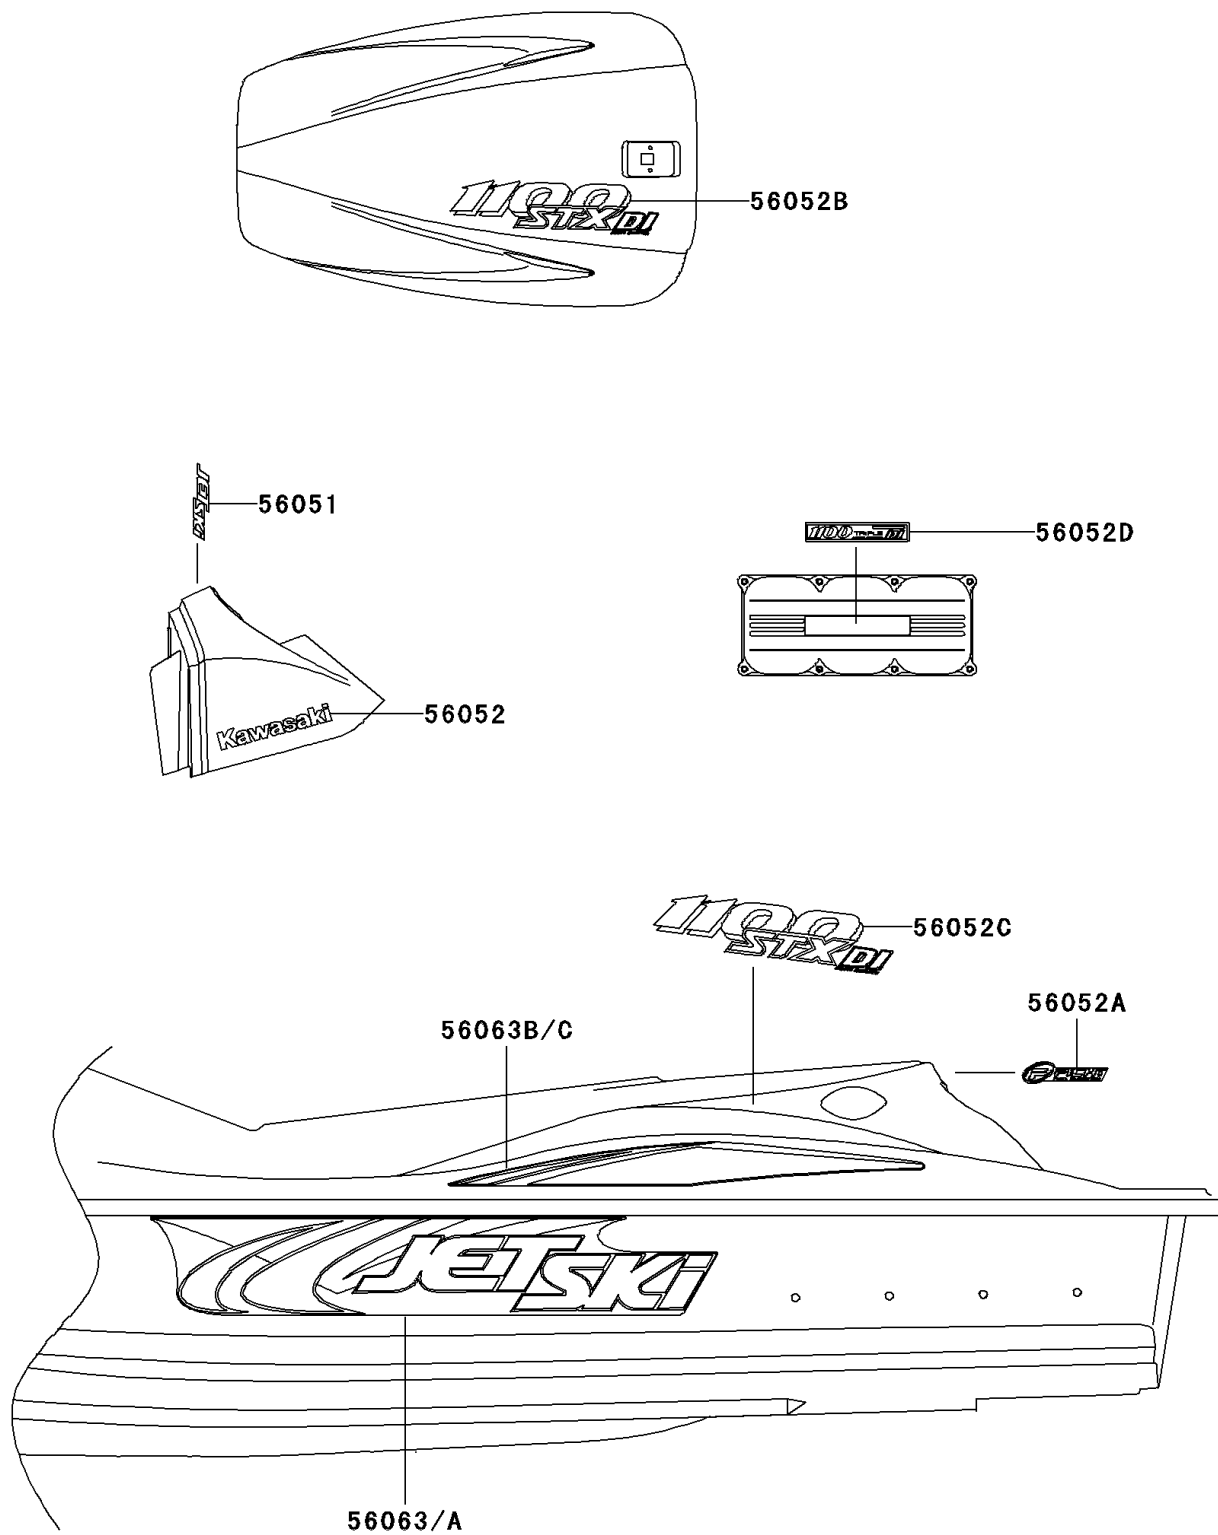

## 2000 JET SKI® 1100 STX® D.I. PARTS DIAGRAM

Decals

F3880

## 2000 JET SKI® 1100 STX® D.I. PARTS LIST

Decals

ITEM NAME	PART NUMBER	QUANTITY
MARK,METER COVER,JET SKI (Ref # 56051)	56051-3816	1
MARK,DECK,KAWASAKI (Ref # 56052)	56052-3702	1
MARK,DECK (Ref # 56052A)	56052-3703	1
MARK,HATCH COVER,1100 STX DI (Ref # 56052B)	56052-3721	1
MARK,DECK,1100 STX DI (Ref # 56052C)	56052-3722	1
MARK,ENGINE,1100 TRIPLE DI (Ref # 56052D)	56052-3733	1
PATTERN,HULL,LH (Ref # 56063)	56063-3718	1
PATTERN,HULL,RH (Ref # 56063A)	56063-3719	1
PATTERN,DECK,RR,LH (Ref # 56063B)	56063-3720	1
PATTERN,DECK,RR,RH (Ref # 56063C)	56063-3721	1