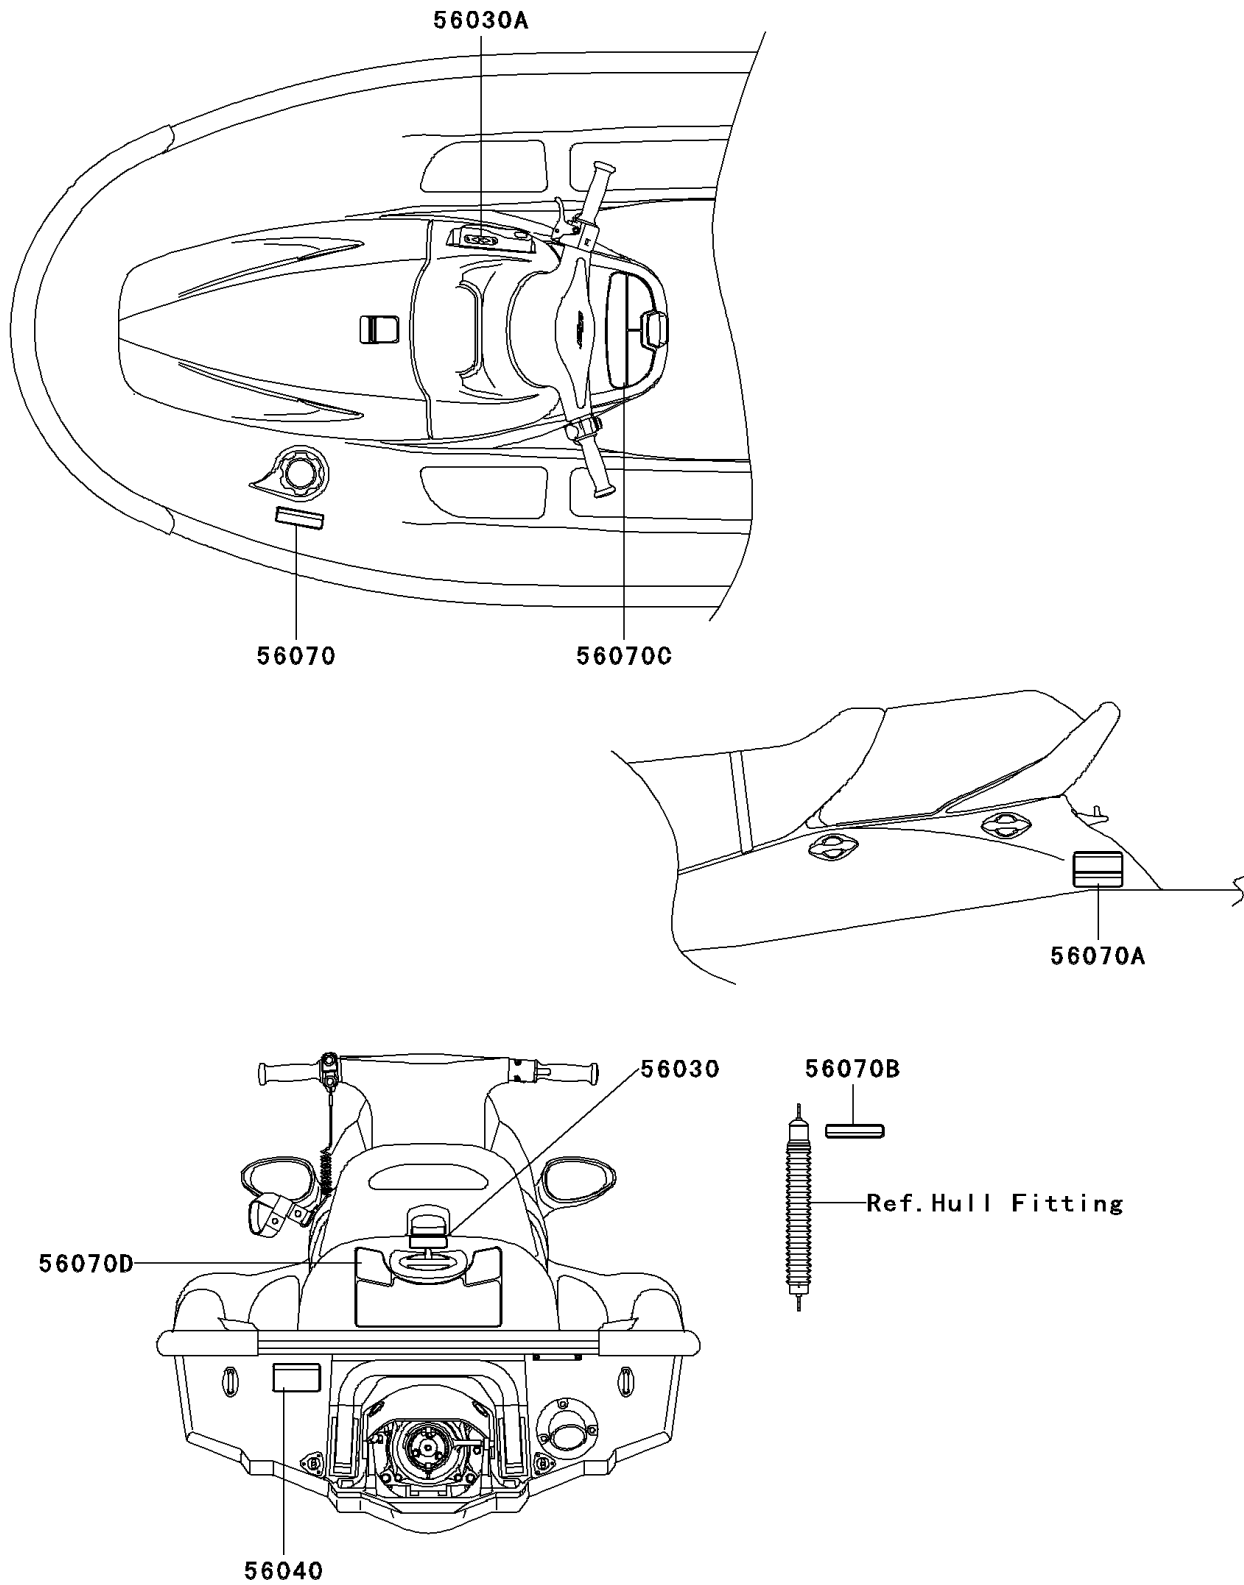

2000 JET SKI® 1100 STX® D.I. PARTS DIAGRAM

Labels

F3183

2000 JET SKI® 1100 STX® D.I. PARTS LIST

Labels

ITEM NAME	PART NUMBER	QUANTITY
LABEL,FIRE EXTINGUISHER (Ref # 56030)	56030-3755	1
LABEL,REVERSE (Ref # 56030A)	56030-3815	1
LABEL-WARNING,NOZZLE (Ref # 56040)	56040-3898	1
LABEL-WARNING,GASOLINE (Ref # 56070)	56070-3808	1
LABEL-WARNING,GRAB HANDLE&STEP (Ref # 56070A)	56070-3865	1
LABEL-WARNING,DAMPER (Ref # 56070B)	56070-3876	1
LABEL-WARNING,CENTER STORAGE (Ref # 56070C)	56070-3902	1
LABEL-WARNING,IMPORTANT SAFETY (Ref # 56070D)	56070-3903	1