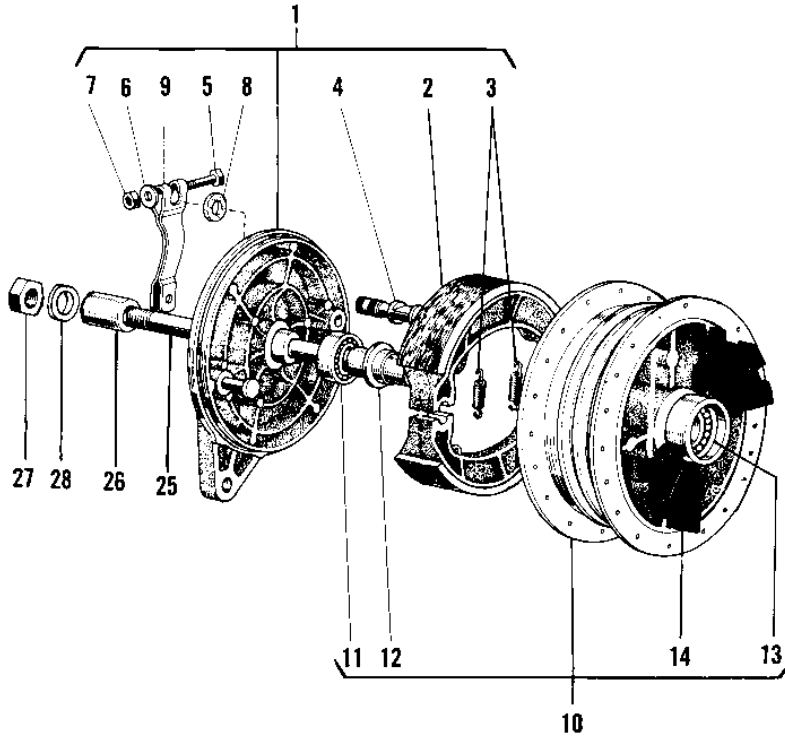

1968 PARTS DIAGRAM

REAR HUB/BRAKE/CHAIN

1968 PARTS LIST

REAR HUB/BRAKE/CHAIN

ITEM NAME	PART NUMBER	QUANTITY
PANEL ASSY REAR BRAKE (Ref # 1)	42006-008	1
.SHOE,BRAKE (Ref # 2)	42019-011	2
.SPRING-BRAKE SHOE (Ref # 3)	42020-004	1
.CAM SHAFT,REAR BRAKE (Ref # 4)	42026-021	2
.BOLT 6X35 (Ref # 5)	110R0635	1
.WASHER PLAIN 6MM (Ref # 6)	410B0600	1
.NUT 6MM (Ref # 7)	311B0600	1
.DUST SHIELD BRAKE CAM (Ref # 8)	41051-001	1
.UNAVAILABLE IN PRICE BOOK (Ref # 9)	42029-007	1
DRUM ASSY REAR BRAKE (Ref # 10)	42005-010	1
.BEARING, BALL, #6202 (Ref # 11)	601B6202Z	1
.SPACER RR HUB BEARING (Ref # 12)	42010-004	1
.BEARING BALL #6202 (Ref # 13)	601B6202	1
.DAMPER REAR HUB SHOCK (Ref # 14)	42014-009	1
COUPLING ASSY RR HUB (Ref # 15)	42008-003	1
.BUSH OIL SHEAL (Ref # 16)	42037-007	1
.NUT,20MM (Ref # 17)	42045-015	1
.WASHER PLAIN 22MM (Ref # 18)	42046-003	1
.UNAVAILABLE IN PRICE BOOK (Ref # 19)	42036-007	1
.OIL SEAL WTC30528 (Ref # 20)	92052-007	1
.BEARING BALL #6304 (Ref # 21)	601B6304	1
.BOLT-REAR SPROCKET (Ref # 22)	92003-087	1
.WASHER SPROCKET LOCK (Ref # 23)	92088-005	1
.NUT 10MM (Ref # 24)	315B1000	1
AXLE REAR (Ref # 25)	42031-015	1
COLLER REAR HUB R.H (Ref # 26)	42032-011	1
NUT,14MM (Ref # 27)	314B1400	1
UNAVAILABLE IN PRICE BOOK (Ref # 28)	42046-006	1
WASHER PLAIN 14MM (Ref # 28)	411B1400	1

1968 PARTS LIST

REAR HUB/BRAKE/CHAIN

ITEM NAME	PART NUMBER	QUANTITY
NUT CASTLE 14MM (Ref # 29)	321B1400	1
PIN COTTER 2.0X15 (Ref # 30)	550D2015	1
REAR SPROCKET 39T (Ref # 31)	42041-029	1
REAR SPROCKET 37T (Ref # 31)	42041-028	1
REAR SPROCKET 41T (Ref # 31)	42041-064	1
UNAVAILABLE IN PRICE BOOK (Ref # 32)	695Z5296	1
.CHAIN JOINT 530 (Ref # 33)	92058-008	1