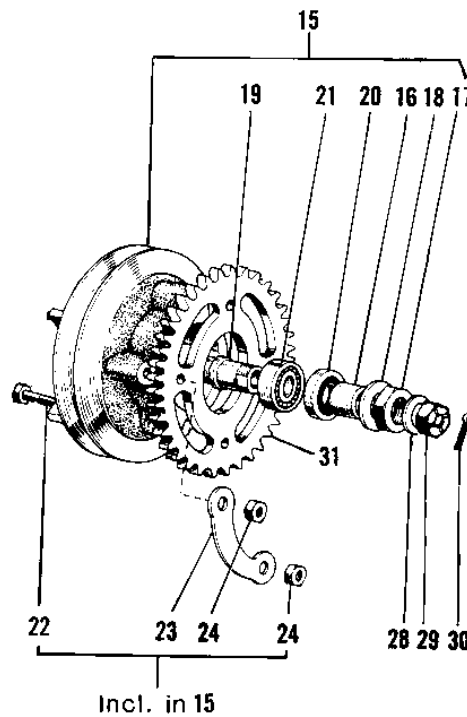

1968 PARTS DIAGRAM

REAR HUB/BRAKE/CHAIN

1968 PARTS LIST

REAR HUB/BRAKE/CHAIN

ITEM NAME	PART NUMBER	QUANTITY
PANEL ASSY REAR BRAKE (Ref # 1)	42006-008	1
.SHOE,BRAKE (Ref # 2)	42019-011	2
.SPRING-BRAKE SHOE (Ref # 3)	42020-004	1
.CAM SHAFT,REAR BRAKE (Ref # 4)	42026-021	2
.BOLT 6X35 (Ref # 5)	110R0635	1
.WASHER PLAIN 6MM (Ref # 6)	410B0600	1
.NUT 6MM (Ref # 7)	311B0600	1
.DUST SHIELD BRAKE CAM (Ref # 8)	41051-001	1
.UNAVAILABLE IN PRICE BOOK (Ref # 9)	42029-007	1
DRUM ASSY REAR BRAKE (Ref # 10)	42005-010	1
.BEARING, BALL, #6202 (Ref # 11)	601B6202Z	1
.SPACER RR HUB BEARING (Ref # 12)	42010-004	1
.BEARING BALL #6202 (Ref # 13)	601B6202	1
.DAMPER REAR HUB SHOCK (Ref # 14)	42014-009	1
COUPLING ASSY RR HUB (Ref # 15)	42008-003	1
.BUSH OIL SHEAL (Ref # 16)	42037-007	1
.NUT,20MM (Ref # 17)	42045-015	1
.WASHER PLAIN 22MM (Ref # 18)	42046-003	1
.UNAVAILABLE IN PRICE BOOK (Ref # 19)	42036-007	1
.OIL SEAL WTC30528 (Ref # 20)	92052-007	1
.BEARING BALL #6304 (Ref # 21)	601B6304	1
.BOLT-REAR SPROCKET (Ref # 22)	92003-087	1
.WASHER SPROCKET LOCK (Ref # 23)	92088-005	1
.NUT 10MM (Ref # 24)	315B1000	1
AXLE REAR (Ref # 25)	42031-015	1
COLLER REAR HUB R.H (Ref # 26)	42032-011	1
NUT,14MM (Ref # 27)	314B1400	1
UNAVAILABLE IN PRICE BOOK (Ref # 28)	42046-006	1
WASHER PLAIN 14MM (Ref # 28)	411B1400	1

1968 PARTS LIST

REAR HUB/BRAKE/CHAIN

ITEM NAME	PART NUMBER	QUANTITY
NUT CASTLE 14MM (Ref # 29)	321B1400	1
PIN COTTER 2.0X15 (Ref # 30)	550D2015	1
REAR SPROCKET 39T (Ref # 31)	42041-029	1
REAR SPROCKET 37T (Ref # 31)	42041-028	1
REAR SPROCKET 41T (Ref # 31)	42041-064	1
UNAVAILABLE IN PRICE BOOK (Ref # 32)	695Z5296	1
.CHAIN JOINT 530 (Ref # 33)	92058-008	1