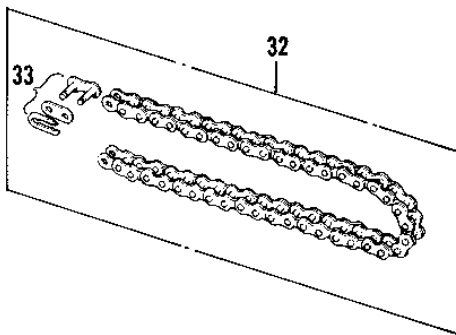

1968 PARTS DIAGRAM

REAR HUB/BRAKE/CHAIN

1968 PARTS LIST

REAR HUB/BRAKE/CHAIN

ITEM NAME	PART NUMBER	QUANTITY
PANEL ASSY REAR BRAKE (Ref # 1)	42006-008	1
.SHOE,BRAKE (Ref # 2)	42019-011	2
.SPRING-BRAKE SHOE (Ref # 3)	42020-004	1
.CAM SHAFT,REAR BRAKE (Ref # 4)	42026-021	2
.BOLT 6X35 (Ref # 5)	110R0635	1
.WASHER PLAIN 6MM (Ref # 6)	410B0600	1
.NUT 6MM (Ref # 7)	311B0600	1
.DUST SHIELD BRAKE CAM (Ref # 8)	41051-001	1
.UNAVAILABLE IN PRICE BOOK (Ref # 9)	42029-007	1
DRUM ASSY REAR BRAKE (Ref # 10)	42005-010	1
.BEARING, BALL, #6202 (Ref # 11)	601B6202Z	1
.SPACER RR HUB BEARING (Ref # 12)	42010-004	1
.BEARING BALL #6202 (Ref # 13)	601B6202	1
.DAMPER REAR HUB SHOCK (Ref # 14)	42014-009	1
COUPLING ASSY RR HUB (Ref # 15)	42008-003	1
.BUSH OIL SHEAL (Ref # 16)	42037-007	1
.NUT,20MM (Ref # 17)	42045-015	1
.WASHER PLAIN 22MM (Ref # 18)	42046-003	1
.UNAVAILABLE IN PRICE BOOK (Ref # 19)	42036-007	1
.OIL SEAL WTC30528 (Ref # 20)	92052-007	1
.BEARING BALL #6304 (Ref # 21)	601B6304	1
.BOLT-REAR SPROCKET (Ref # 22)	92003-087	1
.WASHER SPROCKET LOCK (Ref # 23)	92088-005	1
.NUT 10MM (Ref # 24)	315B1000	1
AXLE REAR (Ref # 25)	42031-015	1
COLLER REAR HUB R.H (Ref # 26)	42032-011	1
NUT,14MM (Ref # 27)	314B1400	1
UNAVAILABLE IN PRICE BOOK (Ref # 28)	42046-006	1
WASHER PLAIN 14MM (Ref # 28)	411B1400	1

1968 PARTS LIST

REAR HUB/BRAKE/CHAIN

ITEM NAME	PART NUMBER	QUANTITY
NUT CASTLE 14MM (Ref # 29)	321B1400	1
PIN COTTER 2.0X15 (Ref # 30)	550D2015	1
REAR SPROCKET 39T (Ref # 31)	42041-029	1
REAR SPROCKET 37T (Ref # 31)	42041-028	1
REAR SPROCKET 41T (Ref # 31)	42041-064	1
UNAVAILABLE IN PRICE BOOK (Ref # 32)	695Z5296	1
.CHAIN JOINT 530 (Ref # 33)	92058-008	1