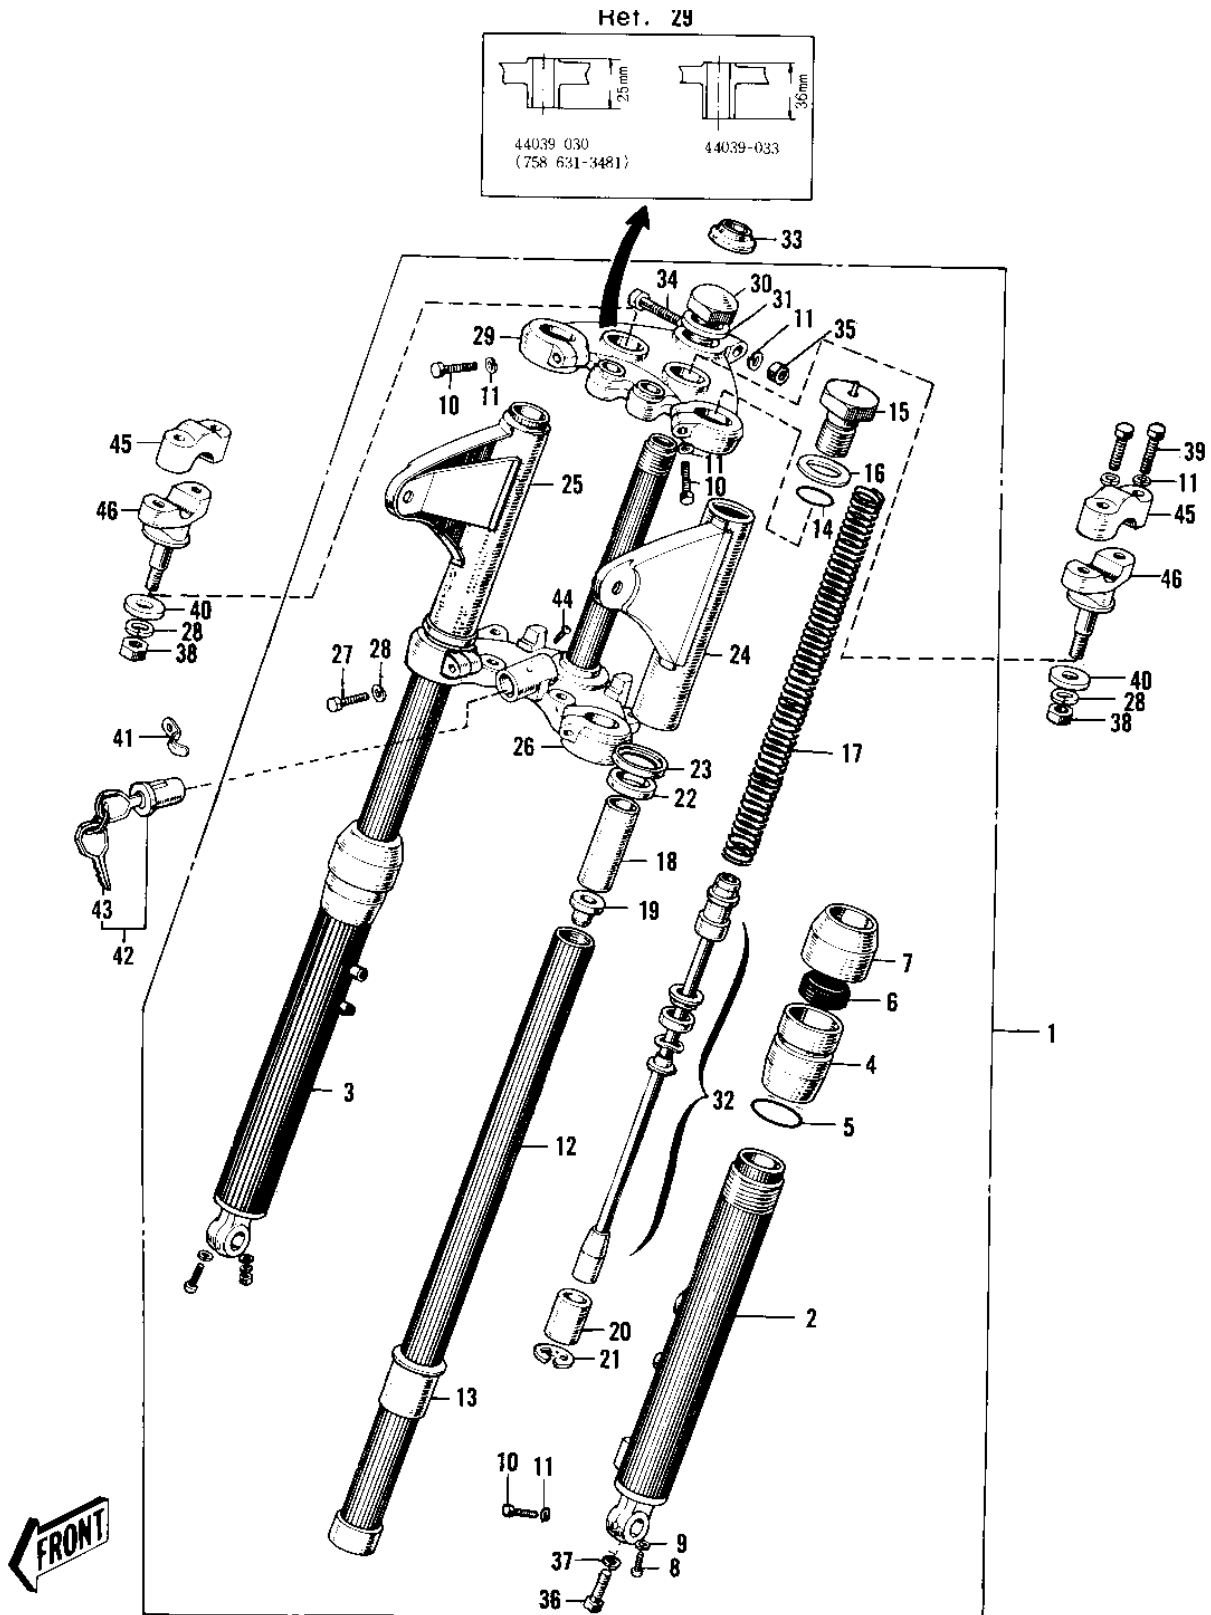

1968 PARTS DIAGRAM

FRONT FORK