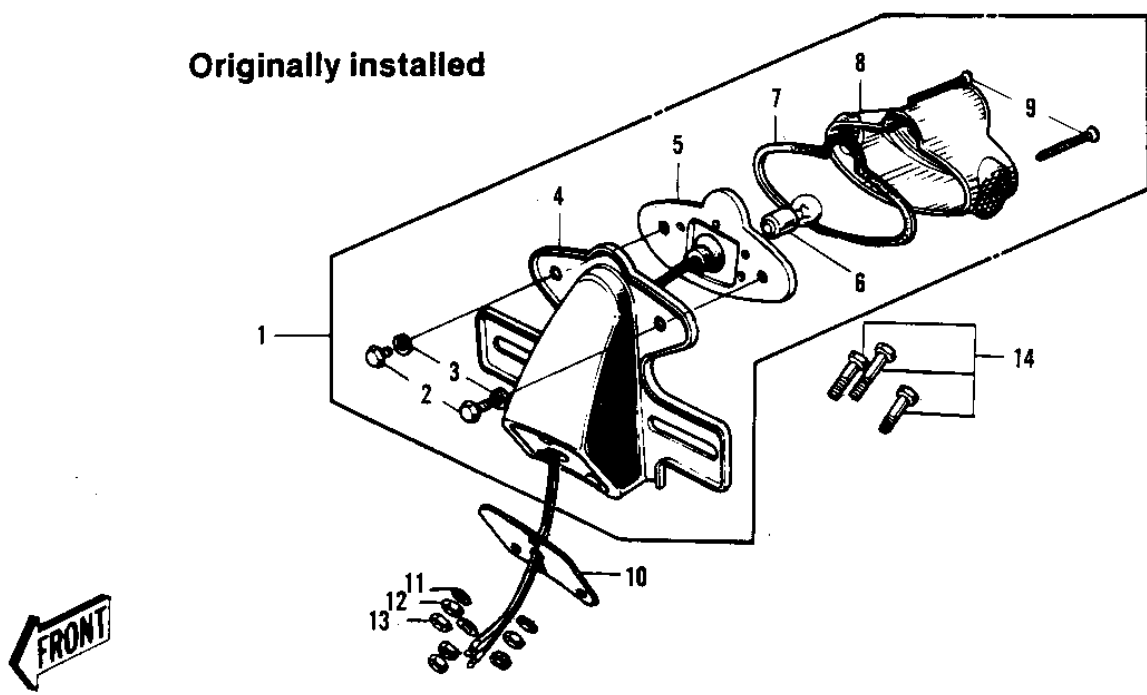

1968 PARTS DIAGRAM

TAILLIGHT

Originally installed

Service Parts

1968 PARTS LIST

TAILLIGHT

ITEM NAME	PART NUMBER	QUANTITY
LAMP ASSY TAIL (Ref # 1)	23025-027	1
LAMP ASSY TAIL BLACK (Ref # 1)	23025-029-10	1
BOLT HEX HEAD (Ref # 2)	110N0512A	1
WASHER SPRING 5MM (Ref # 3)	461F0500	2
BKT LICENSE PLT (Ref # 4)	23036-002	1
BKT LICENSE PLT BLACK (Ref # 4)	23036-007-10	1
SOCKET TAIL LAMP (Ref # 5)	23027-009	1
BULB,12V 32/3CP (Ref # 6)	92069-059	2
GASKET TAIL LAMP (Ref # 7)	23028-008	1
LENS TAIL LAMP (Ref # 8)	23026-010	1
SCREW PAN HEAD 4X50 (Ref # 9)	220E0450	1
DAMPER TAIL LAMP SHCK (Ref # 10)	35039-001	1
DAMPER-TAIL LAMP SHCK (Ref # 10)	35039-005	4
WASHER SPRING 6MM (Ref # 11)	461F0600	1
NUT 6MM (Ref # 12)	311B0600	1
NUT 6MM (Ref # 13)	312B0600	1
BOLT-UPSET,6X20 (Ref # 14)	112G0620	1
BOLT-UPSET (Ref # 14)	112G0630	1
LAMP ASSY-TAIL,BLACK (Ref # 1)	23024-020-21	1
.SCREW (Ref # 2)	220R0455	2
.LENS-TAIL LAMP (Ref # 3)	23026-022	1
.GASKET-TAIL LAMP LENS (Ref # 5)	23028-016	1
.CASE-TAIL LAMP (Ref # 6)	23027-029	1
.GASKET-TAIL LAMP CASE (Ref # 7)	23028-015	1
.BKT-LICENSE PLT,BLACK (Ref # 8)	23036-014-21	1
.BOLT (Ref # 9)	92001-111	1
.WASHER,8.5X20X1.6 (Ref # 10)	92022-1561	1
.DAMPER RUBBER (Ref # 11)	92075-091	1
.WIRE IGNITION LEAD (Ref # 12)	26011-014	1

1968 PARTS LIST

TAILLIGHT

ITEM NAME	PART NUMBER	QUANTITY
BRACKET-REFLECTOR (Ref # 13)	28013-002	1
REFLECTOR-REFLEX,REAR (Ref # 14)	28012-008	1
WASHER PLAIN 5MM (Ref # 15)	411B0500	1
NUT-CAP,5MM (Ref # 17)	322N0500	1