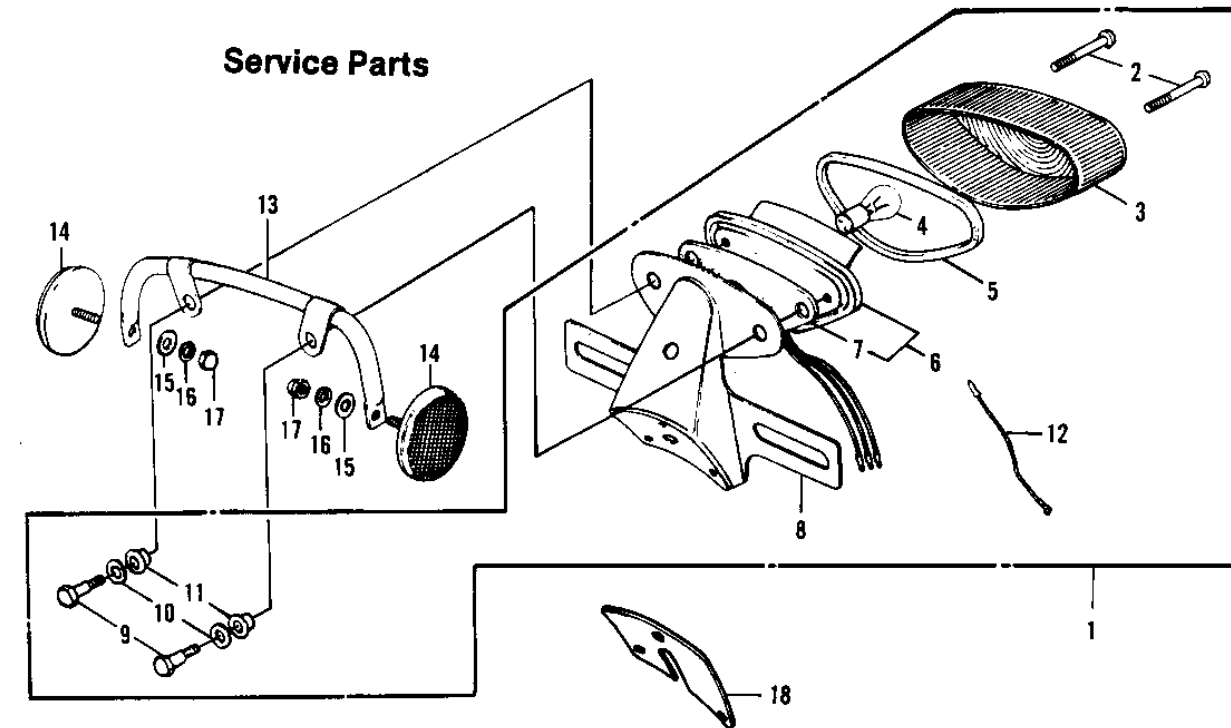

1968 PARTS DIAGRAM

TAILLIGHT

Originally installed

Service Parts

1968 PARTS LIST

TAILLIGHT

ITEM NAME	PART NUMBER	QUANTITY
LAMP ASSY TAIL (Ref # 1)	23025-027	1
LAMP ASSY TAIL BLACK (Ref # 1)	23025-029-10	1
BOLT HEX HEAD (Ref # 2)	110N0512A	1
WASHER SPRING 5MM (Ref # 3)	461F0500	2
BKT LICENSE PLT (Ref # 4)	23036-002	1
BKT LICENSE PLT BLACK (Ref # 4)	23036-007-10	1
SOCKET TAIL LAMP (Ref # 5)	23027-009	1
BULB,12V 32/3CP (Ref # 6)	92069-059	2
GASKET TAIL LAMP (Ref # 7)	23028-008	1
LENS TAIL LAMP (Ref # 8)	23026-010	1
SCREW PAN HEAD 4X50 (Ref # 9)	220E0450	1
DAMPER TAIL LAMP SHCK (Ref # 10)	35039-001	1
DAMPER-TAIL LAMP SHCK (Ref # 10)	35039-005	4
WASHER SPRING 6MM (Ref # 11)	461F0600	1
NUT 6MM (Ref # 12)	311B0600	1
NUT 6MM (Ref # 13)	312B0600	1
BOLT-UPSET,6X20 (Ref # 14)	112G0620	1
BOLT-UPSET (Ref # 14)	112G0630	1
LAMP ASSY-TAIL,BLACK (Ref # 1)	23024-020-21	1
.SCREW (Ref # 2)	220R0455	2
.LENS-TAIL LAMP (Ref # 3)	23026-022	1
.GASKET-TAIL LAMP LENS (Ref # 5)	23028-016	1
.CASE-TAIL LAMP (Ref # 6)	23027-029	1
.GASKET-TAIL LAMP CASE (Ref # 7)	23028-015	1
.BKT-LICENSE PLT,BLACK (Ref # 8)	23036-014-21	1
.BOLT (Ref # 9)	92001-111	1
.WASHER,8.5X20X1.6 (Ref # 10)	92022-1561	1
.DAMPER RUBBER (Ref # 11)	92075-091	1
.WIRE IGNITION LEAD (Ref # 12)	26011-014	1

1968 PARTS LIST

TAILLIGHT

ITEM NAME	PART NUMBER	QUANTITY
BRACKET-REFLECTOR (Ref # 13)	28013-002	1
REFLECTOR-REFLEX,REAR (Ref # 14)	28012-008	1
WASHER PLAIN 5MM (Ref # 15)	411B0500	1
NUT-CAP,5MM (Ref # 17)	322N0500	1