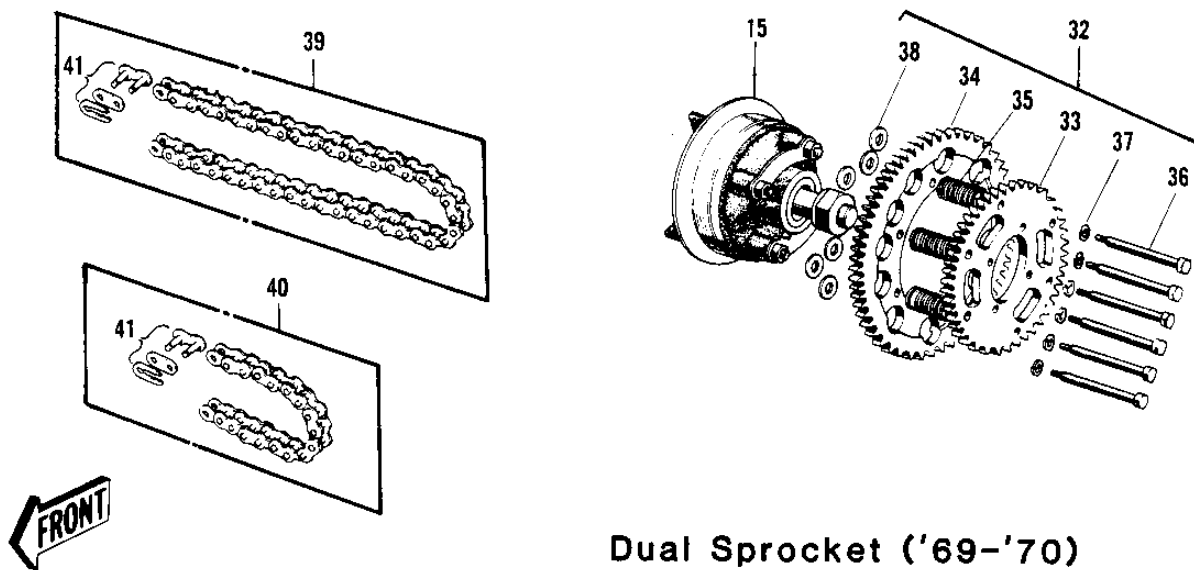

1968 PARTS DIAGRAM

REAR HUB/BRAKE/CHAIN

Single Sprocket ('68)

Dual Sprocket ('69-'70)

1968 PARTS LIST

REAR HUB/BRAKE/CHAIN

ITEM NAME	PART NUMBER	QUANTITY
PANEL-ASY,RR BRK (Ref # 1)	42006-080-80	1
.SHOE,BRAKE (Ref # 2)	42019-011	2
.SPRING-BRAKE SHOE (Ref # 3)	42020-004	1
.CAM SHAFT,REAR BRAKE (Ref # 4)	42026-021	2
.BOLT 6X35 (Ref # 5)	110R0635	1
.WASHER PLAIN 6MM (Ref # 6)	410B0600	1
.NUT 6MM (Ref # 7)	311B0600	1
.DUST SHIELD BRAKE CAM (Ref # 8)	41051-001	1
.LEVER REAR BRAKE CAM (Ref # 9)	42029-003	1
DRUM ASSY REAR BRAKE (Ref # 10)	42005-018	1
.BEARING BALL #6202Z (Ref # 11)	601B6202Z	1
.SPACER RR HUB BEARING (Ref # 12)	42010-004	1
.BEARING BALL #6202 (Ref # 13)	601B6202	1
.DAMPER REAR HUB SHOCK (Ref # 14)	42014-004	1
COUPLING ASSY RR HUB (Ref # 15)	42008-009	1
.BUSH RR DRUM OIL SEAL (Ref # 16)	42037-002	1
.NUT,20MM (Ref # 17)	42045-015	1
.WASHER PLAIN 22MM (Ref # 18)	42046-003	1
.SLEEVE RR HUB COUPLNG (Ref # 19)	42036-001	1
.OIL SEAL RR BRK DRUM (Ref # 20)	92050-009	1
.BEARING BALL #6004 (Ref # 21)	601B6004	1
.BOLT HEX HEAD 10X38 (Ref # 22)	113B1038	1
.WASHER SPROCKET LOCK (Ref # 23)	92088-005	1
.NUT,10MM (Ref # 24)	314B1000	1
AXLE,REAR (Ref # 25)	42031-016	1
COLLAR REAR HUB R.H (Ref # 26)	42032-004	1
NUT,14MM (Ref # 27)	314B1400	1
UNAVAILABLE IN PRICE BOOK (Ref # 28)	42046-006	1
WASHER PLAIN 14MM (Ref # 28)	411B1400	1

1968 PARTS LIST

REAR HUB/BRAKE/CHAIN

ITEM NAME	PART NUMBER	QUANTITY
REAR SPROCKET 39T (Ref # 29)	42041-040	1
REAR SPROCKET 38T (Ref # 29)	42041-025	1
REAR SPROCKET 42T (Ref # 29)	42041-005	1
DR CHAIN 428X114H (Ref # 30)	92057-033	1
.JOINT-CHAIN (Ref # 31)	92058-1015	2
DUAL SPROCKET ASSY (Ref # 32)	42040-002	1
REAR SPROCKET 44T (Ref # 33)	42041-014	1
REAR SPROCKET 59T (Ref # 34)	42041-013	1
SPRING REAR SPROCKET (Ref # 35)	42042-001	1
BOLT SPROCKET (Ref # 36)	92001-083	1
WASHER SPRING 8MM (Ref # 37)	461F0800	1
WASHER REAR SPROCKET (Ref # 38)	92022-040	1
DR CHAIN 428X118H (Ref # 39)	92057-030	1
DR CHAIN 428X8H (Ref # 40)	695Z4308	1