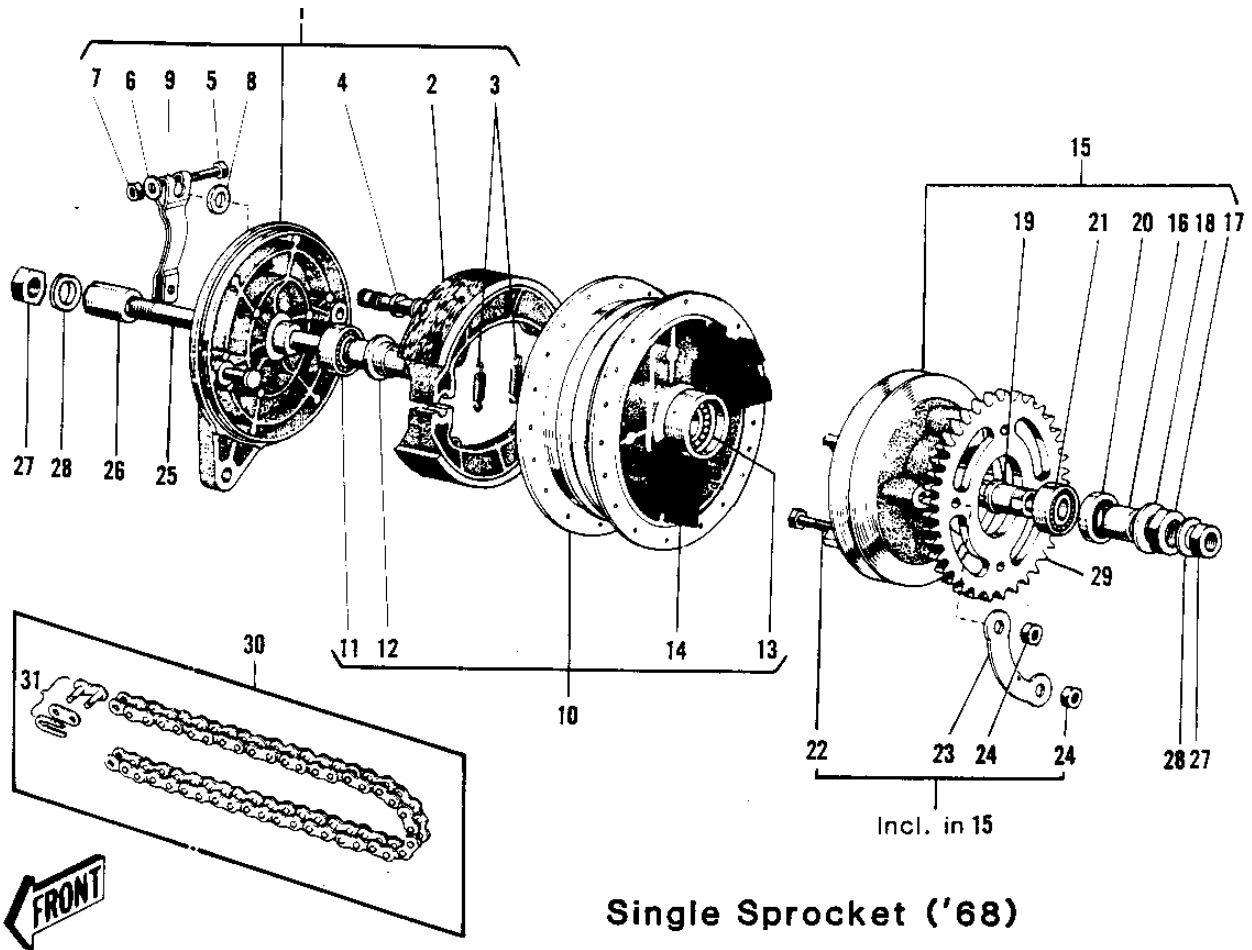

1968 PARTS DIAGRAM

REAR HUB/BRAKE/CHAIN

Single Sprocket ('68)

Dual Sprocket ('69-'70)

1968 PARTS LIST

REAR HUB/BRAKE/CHAIN

ITEM NAME	PART NUMBER	QUANTITY
PANEL-ASY,RR BRK (Ref # 1)	42006-080-80	1
.SHOE,BRAKE (Ref # 2)	42019-011	2
.SPRING-BRAKE SHOE (Ref # 3)	42020-004	1
.CAM SHAFT,REAR BRAKE (Ref # 4)	42026-021	2
.BOLT 6X35 (Ref # 5)	110R0635	1
.WASHER PLAIN 6MM (Ref # 6)	410B0600	1
.NUT 6MM (Ref # 7)	311B0600	1
.DUST SHIELD BRAKE CAM (Ref # 8)	41051-001	1
.LEVER REAR BRAKE CAM (Ref # 9)	42029-003	1
DRUM ASSY REAR BRAKE (Ref # 10)	42005-018	1
.BEARING BALL #6202Z (Ref # 11)	601B6202Z	1
.SPACER RR HUB BEARING (Ref # 12)	42010-004	1
.BEARING BALL #6202 (Ref # 13)	601B6202	1
.DAMPER REAR HUB SHOCK (Ref # 14)	42014-004	1
COUPLING ASSY RR HUB (Ref # 15)	42008-009	1
.BUSH RR DRUM OIL SEAL (Ref # 16)	42037-002	1
.NUT,20MM (Ref # 17)	42045-015	1
.WASHER PLAIN 22MM (Ref # 18)	42046-003	1
.SLEEVE RR HUB COUPLNG (Ref # 19)	42036-001	1
.OIL SEAL RR BRK DRUM (Ref # 20)	92050-009	1
.BEARING BALL #6004 (Ref # 21)	601B6004	1
.BOLT HEX HEAD 10X38 (Ref # 22)	113B1038	1
.WASHER SPROCKET LOCK (Ref # 23)	92088-005	1
.NUT,10MM (Ref # 24)	314B1000	1
AXLE,REAR (Ref # 25)	42031-016	1
COLLAR REAR HUB R.H (Ref # 26)	42032-004	1
NUT,14MM (Ref # 27)	314B1400	1
UNAVAILABLE IN PRICE BOOK (Ref # 28)	42046-006	1
WASHER PLAIN 14MM (Ref # 28)	411B1400	1

1968 PARTS LIST

REAR HUB/BRAKE/CHAIN

ITEM NAME	PART NUMBER	QUANTITY
REAR SPROCKET 39T (Ref # 29)	42041-040	1
REAR SPROCKET 38T (Ref # 29)	42041-025	1
REAR SPROCKET 42T (Ref # 29)	42041-005	1
DR CHAIN 428X114H (Ref # 30)	92057-033	1
.JOINT-CHAIN (Ref # 31)	92058-1015	2
DUAL SPROCKET ASSY (Ref # 32)	42040-002	1
REAR SPROCKET 44T (Ref # 33)	42041-014	1
REAR SPROCKET 59T (Ref # 34)	42041-013	1
SPRING REAR SPROCKET (Ref # 35)	42042-001	1
BOLT SPROCKET (Ref # 36)	92001-083	1
WASHER SPRING 8MM (Ref # 37)	461F0800	1
WASHER REAR SPROCKET (Ref # 38)	92022-040	1
DR CHAIN 428X118H (Ref # 39)	92057-030	1
DR CHAIN 428X8H (Ref # 40)	695Z4308	1