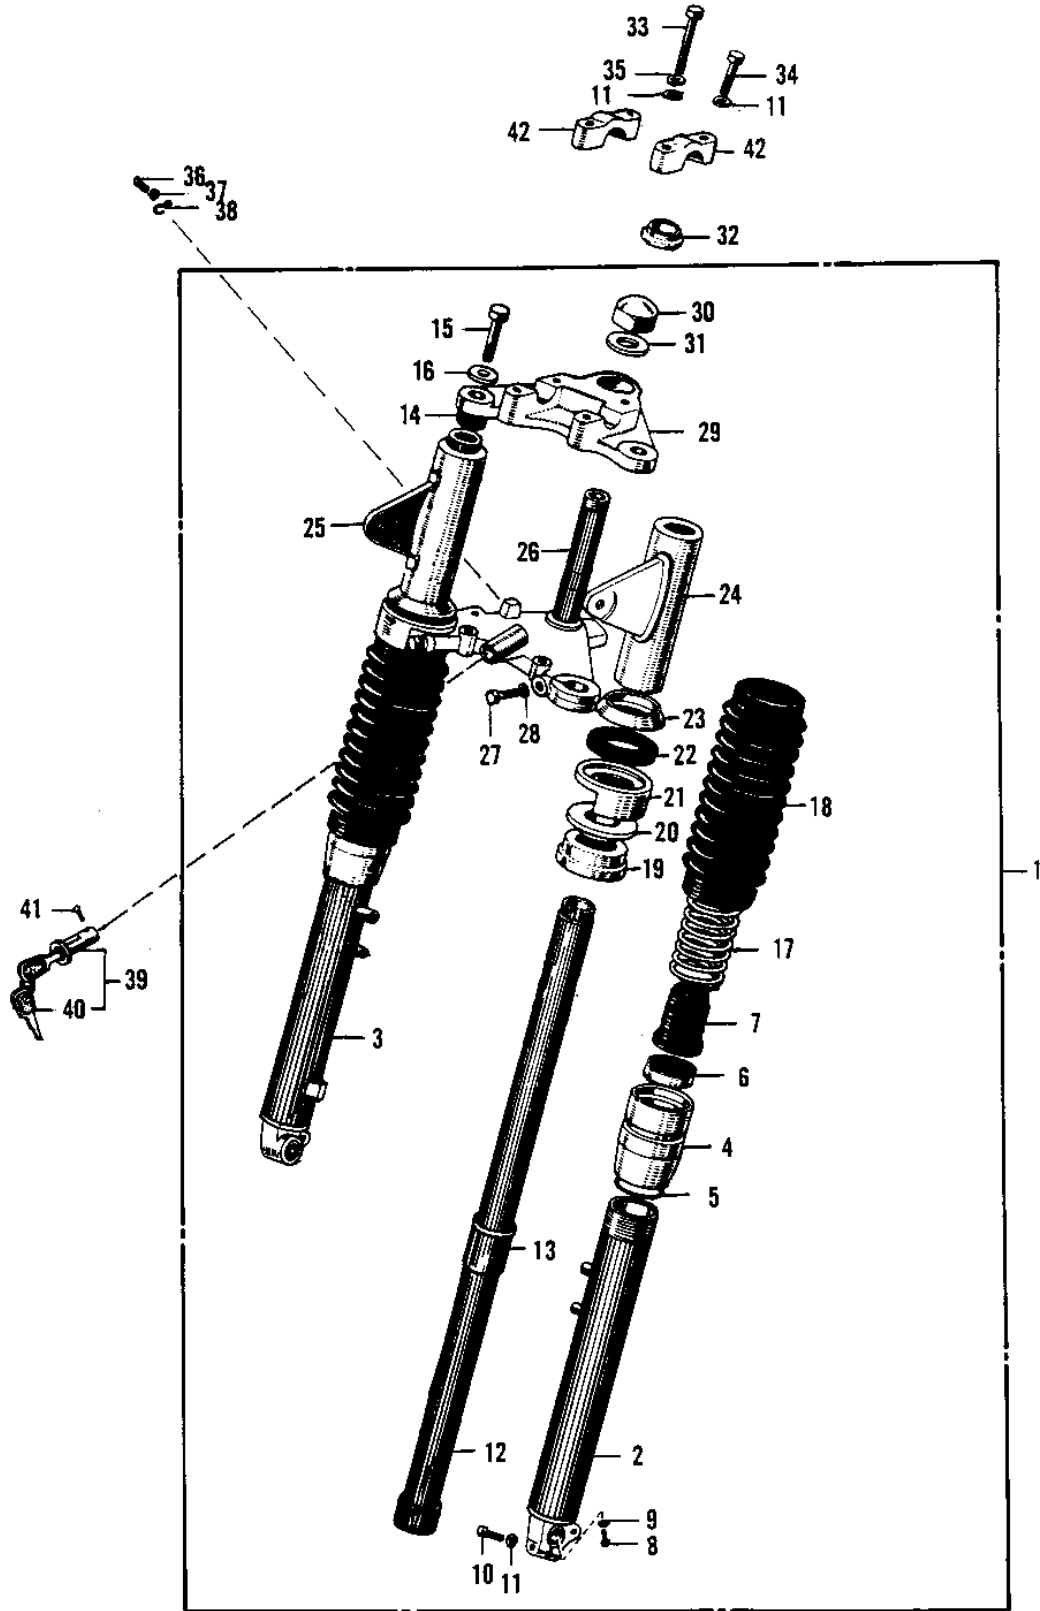

## 1968 PARTS DIAGRAM

FRONT FORK ('68, '69)

## 1968 PARTS LIST

FRONT FORK ('68, '69)

ITEM NAME	PART NUMBER	QUANTITY
STEM STEERING (Ref # 26)	44037-021	1
BOLT HEX HEAD 10X32 (Ref # 27)	113B1032	1
WASHER SPRING 10MM (Ref # 28)	461F1000	1
HEAD STEERING STEM (Ref # 29)	44039-018	1
NUT STEERING STEM HD (Ref # 30)	44042-005	1
WASHER STEERING STEM (Ref # 31)	44043-013	1
CONE STERNG BERG LOW (Ref # 32)	92047-010	1
BOLT HEX HEAD 8X45 (Ref # 33)	110N0845	1
BOLT HEX HEAD 8X35 (Ref # 34)	110N0835	1
WASHER PLAIN 8MM (Ref # 35)	410D0800	1
SCREW PAN HEAD 6X12 (Ref # 36)	220B0612	1
CLAMP CABLE (Ref # 38)	92037-026	1
UNAVAILABLE IN PRICE BOOK (Ref # 39)	27017-012	1
KEY SET STRNG NO.116 (Ref # 40)	27018-009-16	1
KEY SET STRNG NO.117 (Ref # 40)	27018-009-17	1
KEY SET STRNG NO.118 (Ref # 40)	27018-009-18	1
KEY SET STRNG NO.119 (Ref # 40)	27018-009-19	1
KEY SET STRNG NO.120 (Ref # 40)	27018-009-20	1
SCREW RIVET (Ref # 41)	92099-001	1
HOLDER UPPER HANDLEBAR (Ref # 42)	46012-004	1