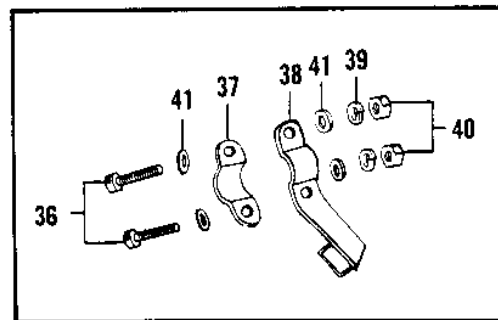

## 1968 PARTS DIAGRAM

SWING ARM/SHOCK ABSORBERS

'69-'70 Front Torque Link Fitting

'69-'70 W / Dual Sprockets

## 1968 PARTS LIST

SWING ARM/SHOCK ABSORBERS

ITEM NAME	PART NUMBER	QUANTITY
NUT SHOCK ABSORBER (Ref # 25)	92020-003	1
WASHER-PL-10.5X26X2.3 (Ref # 26)	92022-044	1
WASHER SPRING 10MM (Ref # 27)	461F1000	1
TORQUE LINK REAR BRK (Ref # 28)	43007-007	1
TORQUE LINK REAR BRK (Ref # 28)	43007-018	1
PIN REAR TORQUE LINK (Ref # 29)	43009-001	1
BOLT TORQUE LINK FIT (Ref # 29-1)	92003-017	1
NUT,10MM (Ref # 30)	314B1000	1
BOLT HEX HEAD 10X25 (Ref # 31)	92003-003	1
PIN COTTER 2.0X15 (Ref # 32)	550D2015	1
NUT-HEX-FINE,12MM (Ref # 33)	315B1200	2
WASHER PLAIN 10MM (Ref # 34)	410B1000	1
PIN COTTER 2.5X20 (Ref # 35)	550D2520	1
BOLT,8X20 (Ref # 36)	115G0820	1
BRACKET CHAIN GUARD (Ref # 37)	55021-002	1
BODY CHAIN GUARD (Ref # 38)	55020-002	1
WASHER SPRING 8MM (Ref # 39)	461F0800	1
NUT,8MM (Ref # 40)	311B0800	1
WASHER PLAIN 8MM (Ref # 41)	411B0800	1