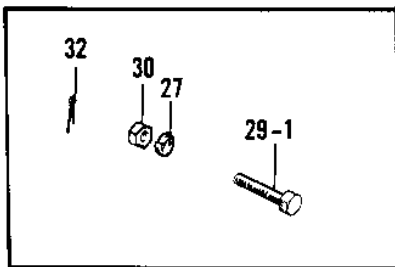

## 1968 PARTS DIAGRAM

SWING ARM/SHOCK ABSORBERS

'69-'70 Front Torque Link Fitting

'69-'70 W / Dual Sprockets

## 1968 PARTS LIST

## 1968 PARTS LIST

SWING ARM/SHOCK ABSORBERS

ITEM NAME	PART NUMBER	QUANTITY
NUT SHOCK ABSORBER (Ref # 25)	92020-003	1
WASHER-PL-10.5X26X2.3 (Ref # 26)	92022-044	1
WASHER SPRING 10MM (Ref # 27)	461F1000	1
TORQUE LINK REAR BRK (Ref # 28)	43007-007	1
TORQUE LINK REAR BRK (Ref # 28)	43007-018	1
PIN REAR TORQUE LINK (Ref # 29)	43009-001	1
BOLT TORQUE LINK FIT (Ref # 29-1)	92003-017	1
NUT,10MM (Ref # 30)	314B1000	1
BOLT HEX HEAD 10X25 (Ref # 31)	92003-003	1
PIN COTTER 2.0X15 (Ref # 32)	550D2015	1
NUT-HEX-FINE,12MM (Ref # 33)	315B1200	2
WASHER PLAIN 10MM (Ref # 34)	410B1000	1
PIN COTTER 2.5X20 (Ref # 35)	550D2520	1
BOLT,8X20 (Ref # 36)	115G0820	1
BRACKET CHAIN GUARD (Ref # 37)	55021-002	1
BODY CHAIN GUARD (Ref # 38)	55020-002	1
WASHER SPRING 8MM (Ref # 39)	461F0800	1
NUT,8MM (Ref # 40)	311B0800	1
WASHER PLAIN 8MM (Ref # 41)	411B0800	1