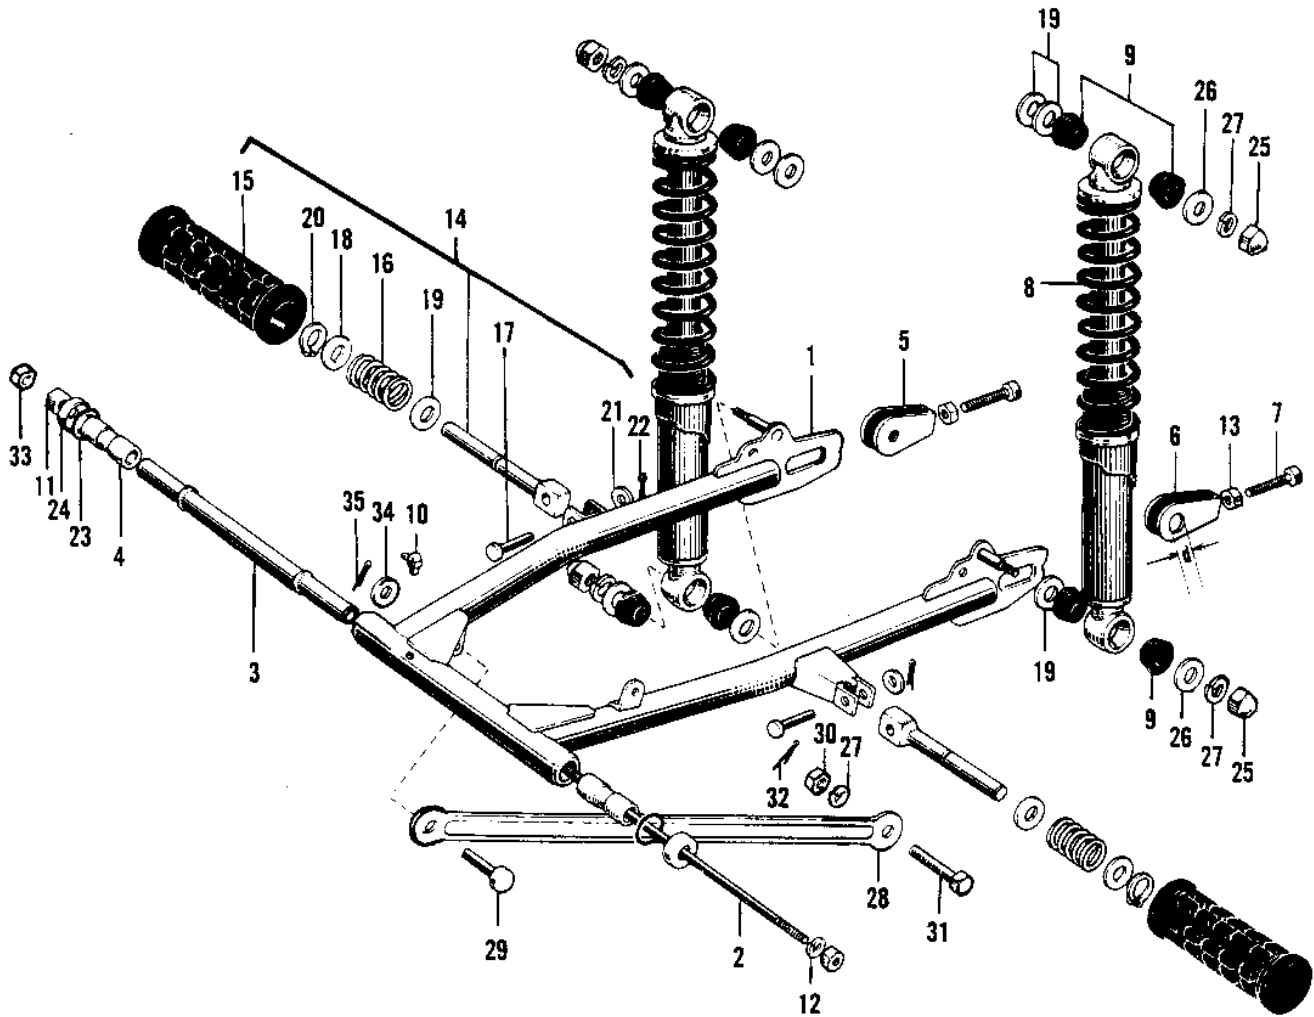

## 1968 PARTS DIAGRAM

SWING ARM/SHOCK ABSORBERS

'69-'70 Front Torque Link Fitting

'69-'70 W / Dual Sprockets

## 1968 PARTS LIST

SWING ARM/SHOCK ABSORBERS

ITEM NAME	PART NUMBER	QUANTITY
NUT SHOCK ABSORBER (Ref # 25)	92020-003	1
WASHER-PL-10.5X26X2.3 (Ref # 26)	92022-044	1
WASHER SPRING 10MM (Ref # 27)	461F1000	1
TORQUE LINK REAR BRK (Ref # 28)	43007-007	1
TORQUE LINK REAR BRK (Ref # 28)	43007-018	1
PIN REAR TORQUE LINK (Ref # 29)	43009-001	1
BOLT TORQUE LINK FIT (Ref # 29-1)	92003-017	1
NUT,10MM (Ref # 30)	314B1000	1
BOLT HEX HEAD 10X25 (Ref # 31)	92003-003	1
PIN COTTER 2.0X15 (Ref # 32)	550D2015	1
NUT-HEX-FINE,12MM (Ref # 33)	315B1200	2
WASHER PLAIN 10MM (Ref # 34)	410B1000	1
PIN COTTER 2.5X20 (Ref # 35)	550D2520	1
BOLT,8X20 (Ref # 36)	115G0820	1
BRACKET CHAIN GUARD (Ref # 37)	55021-002	1
BODY CHAIN GUARD (Ref # 38)	55020-002	1
WASHER SPRING 8MM (Ref # 39)	461F0800	1
NUT,8MM (Ref # 40)	311B0800	1
WASHER PLAIN 8MM (Ref # 41)	411B0800	1