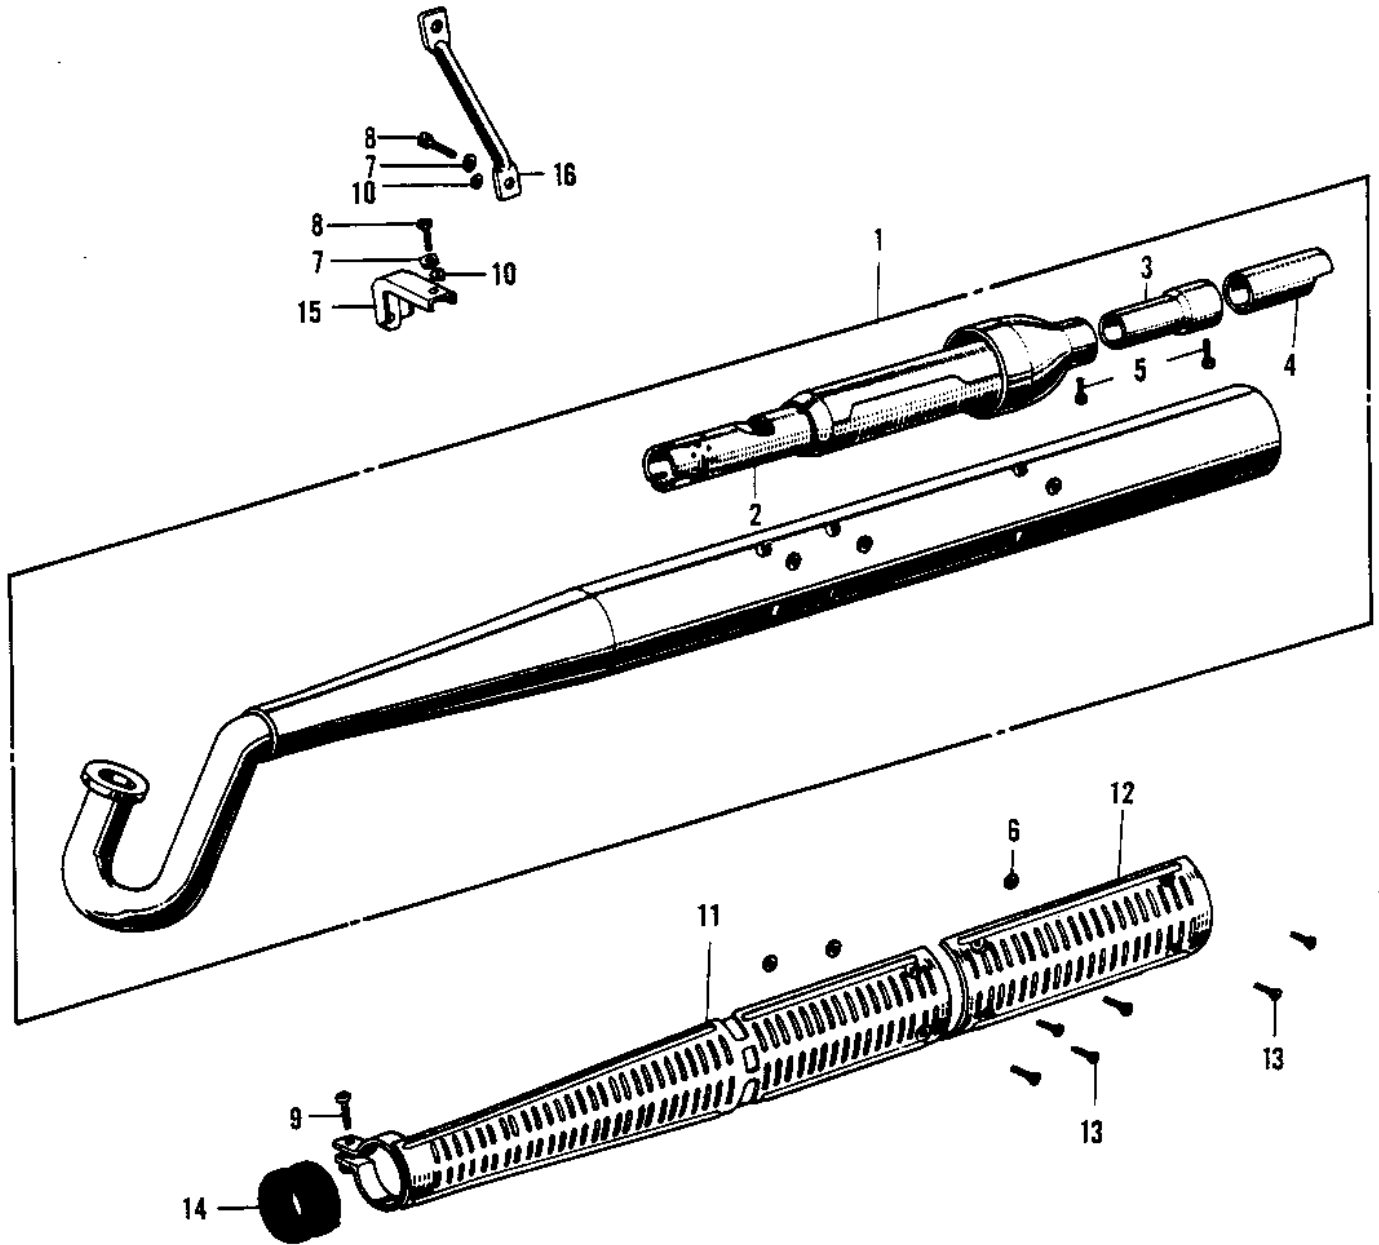

## 1968 PARTS LIST

### MUFFLER

ITEM NAME	PART NUMBER	QUANTITY
MUFFLER ASSY (Ref # 1)	18002-027	1
SPARK ARRESTOR COMP (Ref # 2)	18033-018	1
BAFFLE TUBE (Ref # 3)	18033-039	1
TAIL PIECE (Ref # 4)	18048-006	1
BOLT,6X10 (Ref # 5)	112G0610	1
INSULATOR (Ref # 6)	18065-001	1
WASHER SPRING 8MM (Ref # 7)	461F0800	2
BOLT-SMALL-UPSET,8X16 (Ref # 8)	115G0816	1
SCREW PAN HEAD 6X20 (Ref # 9)	220B0620	1
WASHER PLAIN 8MM (Ref # 10)	410B0800	1
COVER MUFFLER FRONT (Ref # 11)	18057-011	1
COVER MUFFLER REAR (Ref # 12)	18057-019	1
SCREW PAN HEAD 6X10 (Ref # 13)	221E0610	1
SPACER MUFFLER COVER (Ref # 14)	18061-014	1
BRACKET MUFFLER FRONT (Ref # 15)	18061-015	1
BRACKET MUFFLER REAR (Ref # 16)	18061-016	1