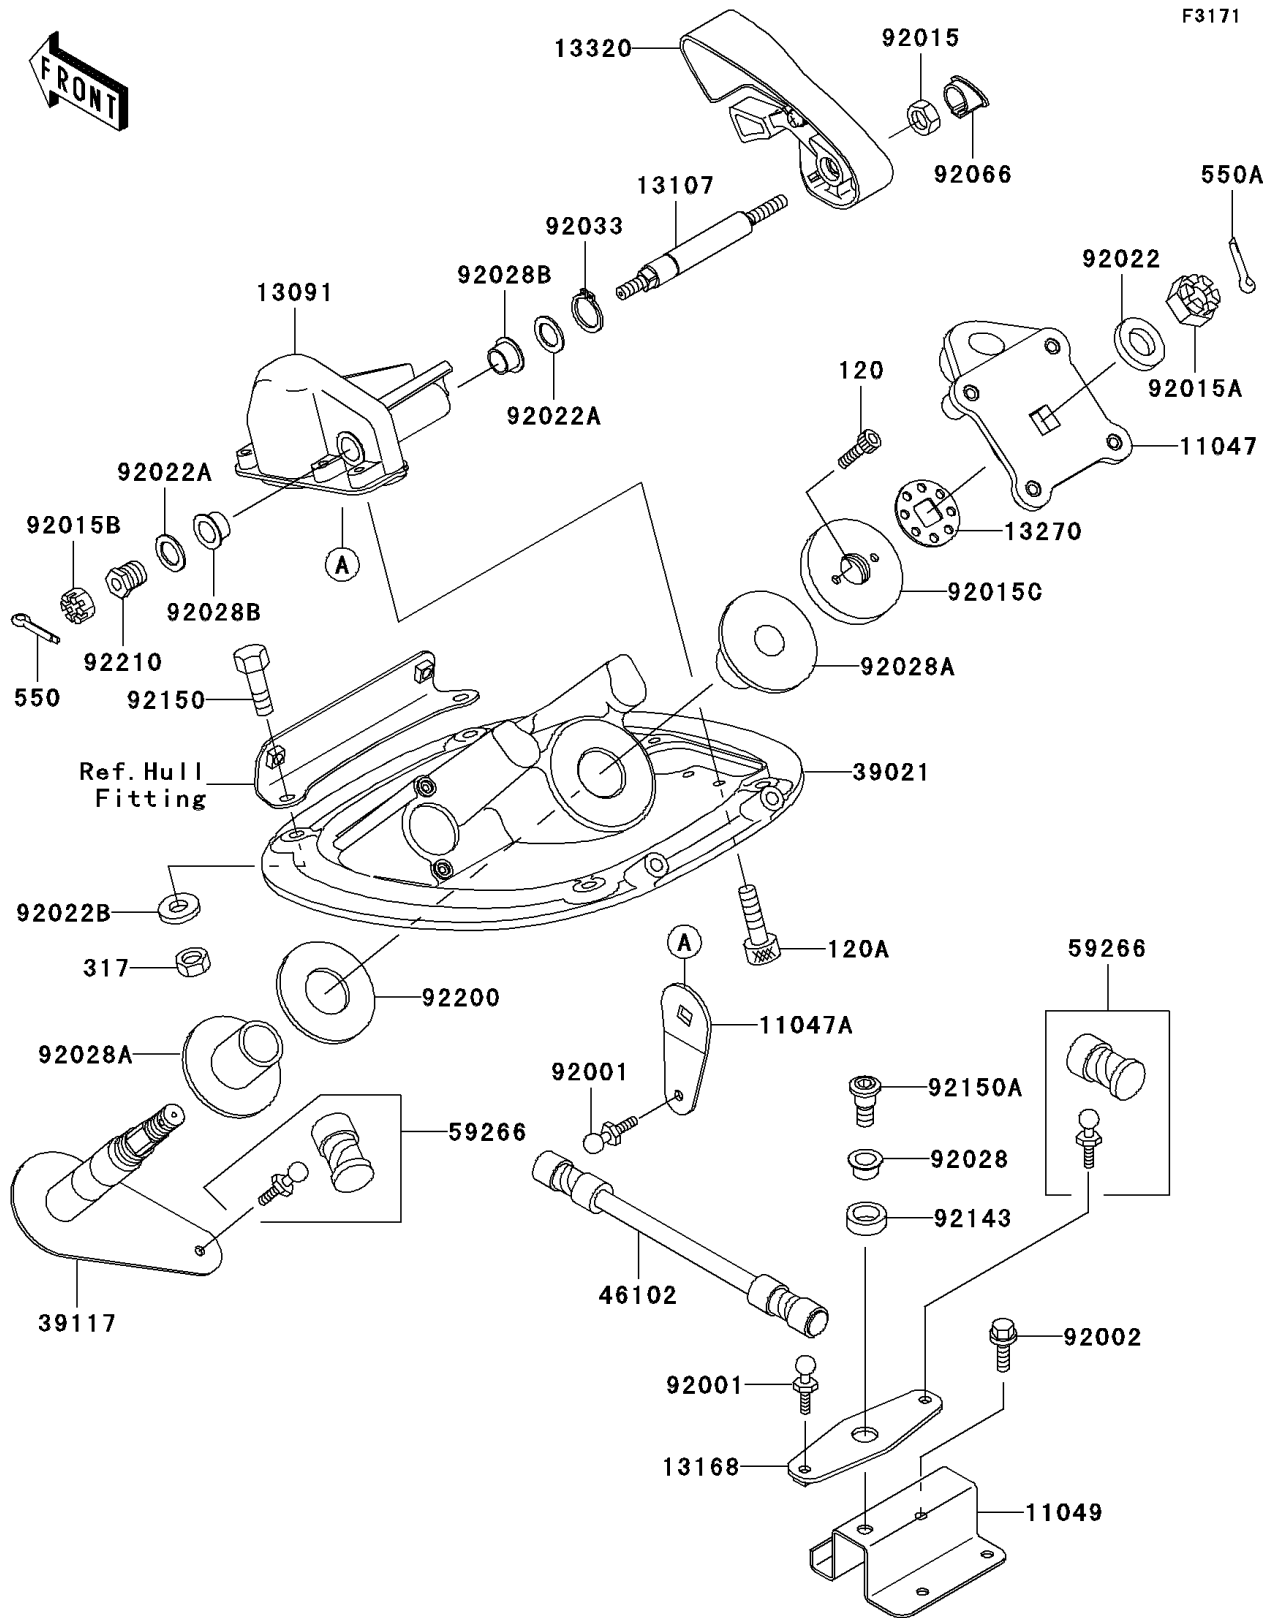

2000 JET SKI® 1100 STX® D.I. PARTS DIAGRAM

Handle Pole

2000 JET SKI® 1100 STX® D.I. PARTS LIST

Handle Pole

ITEM NAME	PART NUMBER	QUANTITY
BOLT-SOCKET,5X10 (Ref # 120)	120R0510	1
BOLT-SOCKET,6X16,BLACK (Ref # 120A)	120S0616	1
NUT-HEX-SMALL (Ref # 317)	317R0800	1
PIN-COTTER (Ref # 550)	550S2020	1
PIN-COTTER,3X35 (Ref # 550A)	550S3035	1
BRACKET,HANDLE HOLDER (Ref # 11047)	11047-3759	1
BRACKET,STEERING LEVER (Ref # 11047A)	11047-3790	1
BRACKET,REVERSE (Ref # 11049)	11049-3762	1
HOLDER (Ref # 13091)	13091-3809	1
SHAFT (Ref # 13107)	13107-3751	1
LEVER,REVERSE (Ref # 13168)	13168-3739	1
PLATE,STEERING NUT (Ref # 13270)	13270-3808	1
LEVER-ASSY,REVERSE (Ref # 13320)	13320-3716	1
BRACKET-HANDLE POLE (Ref # 39021)	39021-3706	1
SHAFT-STRG (Ref # 39117)	39117-3710	1
ROD (Ref # 46102)	46102-3723	1
JOINT-BALL (Ref # 59266)	59266-3707	1
BOLT,BALL,6MM (Ref # 92001)	92001-3703	1
BOLT,6X20 (Ref # 92002)	92002-3755	1
NUT,FLANGED,8MM (Ref # 92015)	92015-3709	1
NUT,CASTLE,14MM (Ref # 92015A)	92015-3805	1
NUT,CASTLE,8MM (Ref # 92015B)	92015-3813	1
NUT,STEERING,20MM (Ref # 92015C)	92015-3854	1
WASHER,15X34X2.0 (Ref # 92022)	92022-3738	1
WASHER,15.5X24X1.5 (Ref # 92022A)	92022-3739	1
WASHER,8.4X23X2.5 (Ref # 92022B)	92022-3744	1
BUSHING (Ref # 92028)	92028-3740	1
BUSHING,STEERING (Ref # 92028A)	92028-3748	1
BUSHING (Ref # 92028B)	92028-3755	1

2000 JET SKI® 1100 STX® D.I. PARTS LIST

Handle Pole

ITEM NAME	PART NUMBER	QUANTITY
RING-SNAP,15MM (Ref # 92033)	92033-3710	1
PLUG,REVERSE LEVER (Ref # 92066)	92066-3761	1
COLLAR,16X24X8 (Ref # 92143)	92143-3768	1
BOLT,FLANGED,8X30 (Ref # 92150)	92150-3803	1
BOLT (Ref # 92150A)	92150-3827	1
WASHER,32.5X70X2 (Ref # 92200)	92200-3718	1
NUT,8MM (Ref # 92210)	92210-3703	1