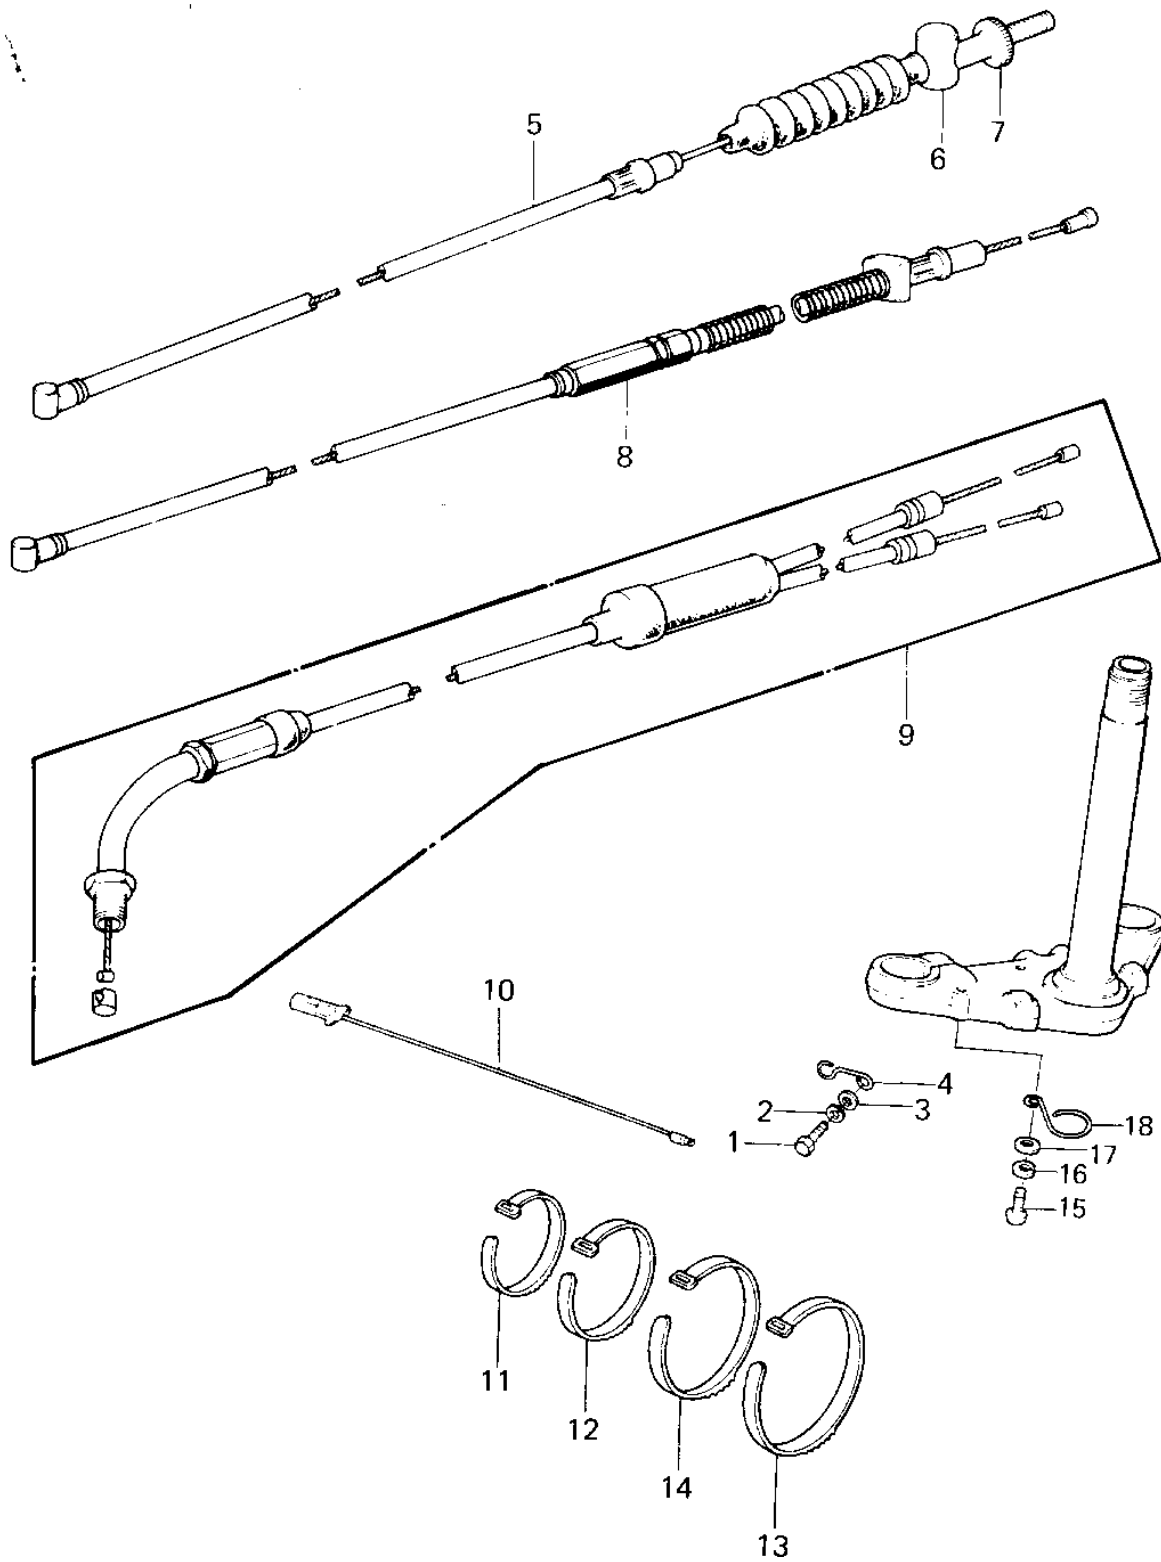

1980 KD80 PARTS DIAGRAM

CABLES

1980 KD80 PARTS LIST

CABLES

ITEM NAME	PART NUMBER	QUANTITY
BOLT-UPSET,6X12 (Ref # 1)	112G0612	2
WASHER SPRING 6MM (Ref # 2)	461F0600	2
WASHER PLAIN 6MM (Ref # 3)	411B0600	2
CLAMP,CABLE (Ref # 4)	92037-117	1
CABLE,FRONT BRAKE (Ref # 5)	54005-1021	1
JOINT-BRAKE ROD (Ref # 6)	92043-082	1
NUT-BRAKE ROD ADJUST (Ref # 7)	92015-052	1
CABLE, CLUTCH (Ref # 8)	54011-073	1
CABLE,THROTTLE (Ref # 9)	54012-1056	1
WIRING HARNESS,EXTNSN (Ref # 10)	26011-006	1
BAND,SHORT (Ref # 11)	92072-030	1
BAND,MIDDLE (Ref # 12)	92072-031	1
BAND,LONG (Ref # 13)	92072-032	1
BAND,WIRING HARNESS (Ref # 14)	92072-056	1
CLAMP-CABLE (Ref # 18)	92037-046	1