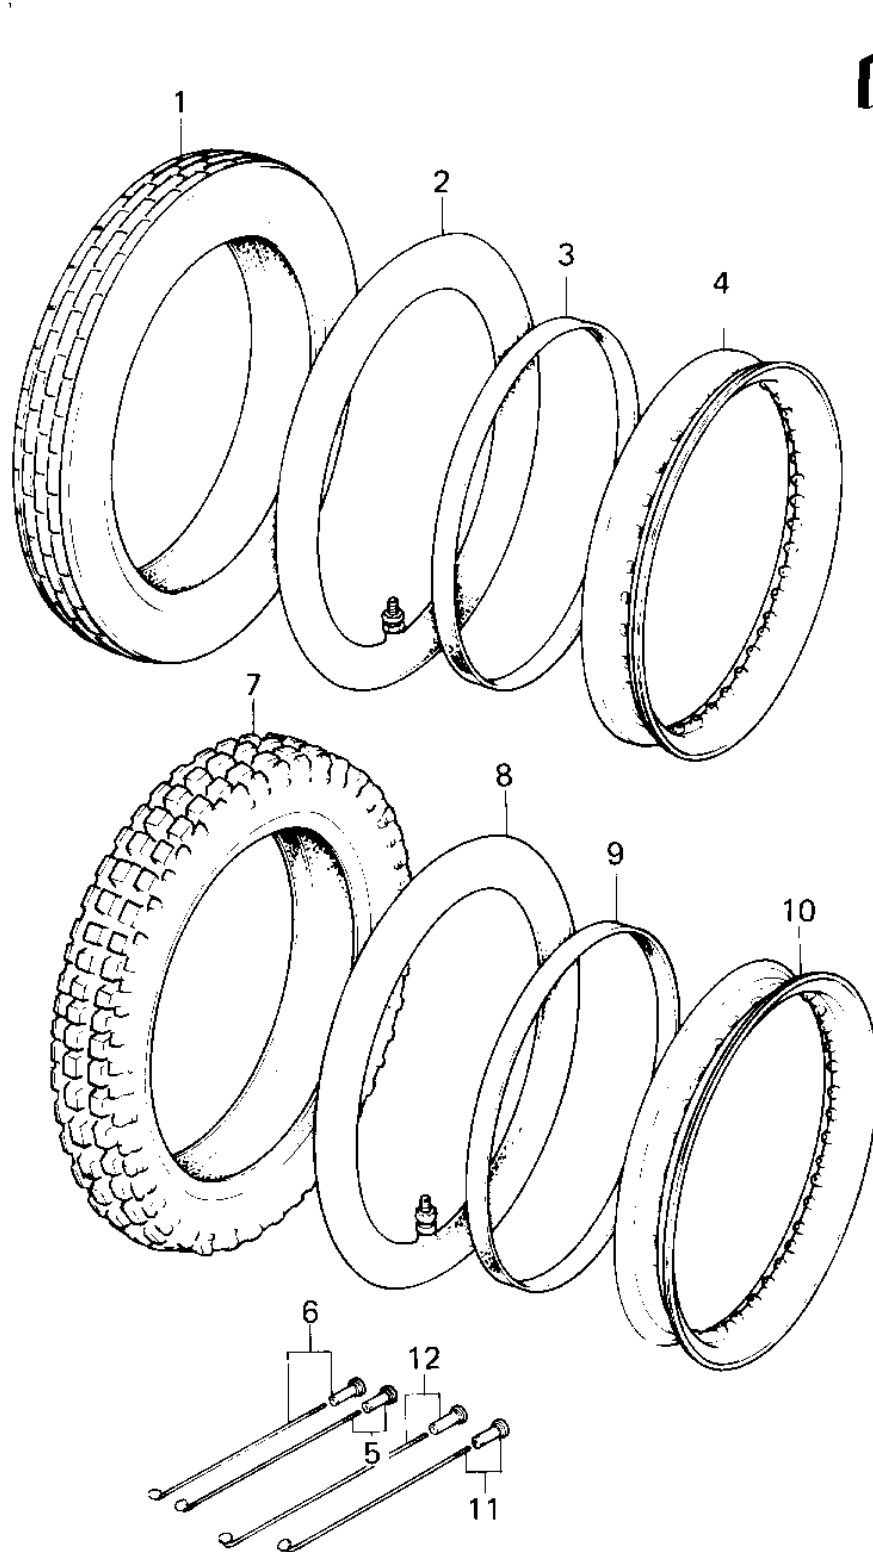

## 1980 KD80 PARTS DIAGRAM

WHEEL/TIRES

## 1980 KD80 PARTS LIST

### WHEEL/TIRES

ITEM NAME	PART NUMBER	QUANTITY
*** N.L.A.*** (Canada) (Ref # 1)	41017-014	1
TUBE 225/250-16 (Ref # 2)	41022-041	1
BAND,RIM,FRONT (Ref # 3)	41023-024	1
RIM,1.40X16W (Ref # 4)	41025-069	1
SPOKE-ASY,FR INNER (Ref # 5)	41027-065	1
SPOKE-ASY FR OUTER (Ref # 6)	41028-065	1
TIRE 275-14 K250 R (Ref # 7)	41002-1271	1
TUBE 275/410/425-14 (Ref # 8)	41022-042	1
BAND,RIM,4.10-14 (Ref # 9)	41023-1025	1
RIM,1.60X14W (Ref # 10)	41025-070	1
SPOKE-ASY,RR INNER (Ref # 11)	41027-066	1
SPOKE-ASY RR OUTER (Ref # 12)	41028-066	1