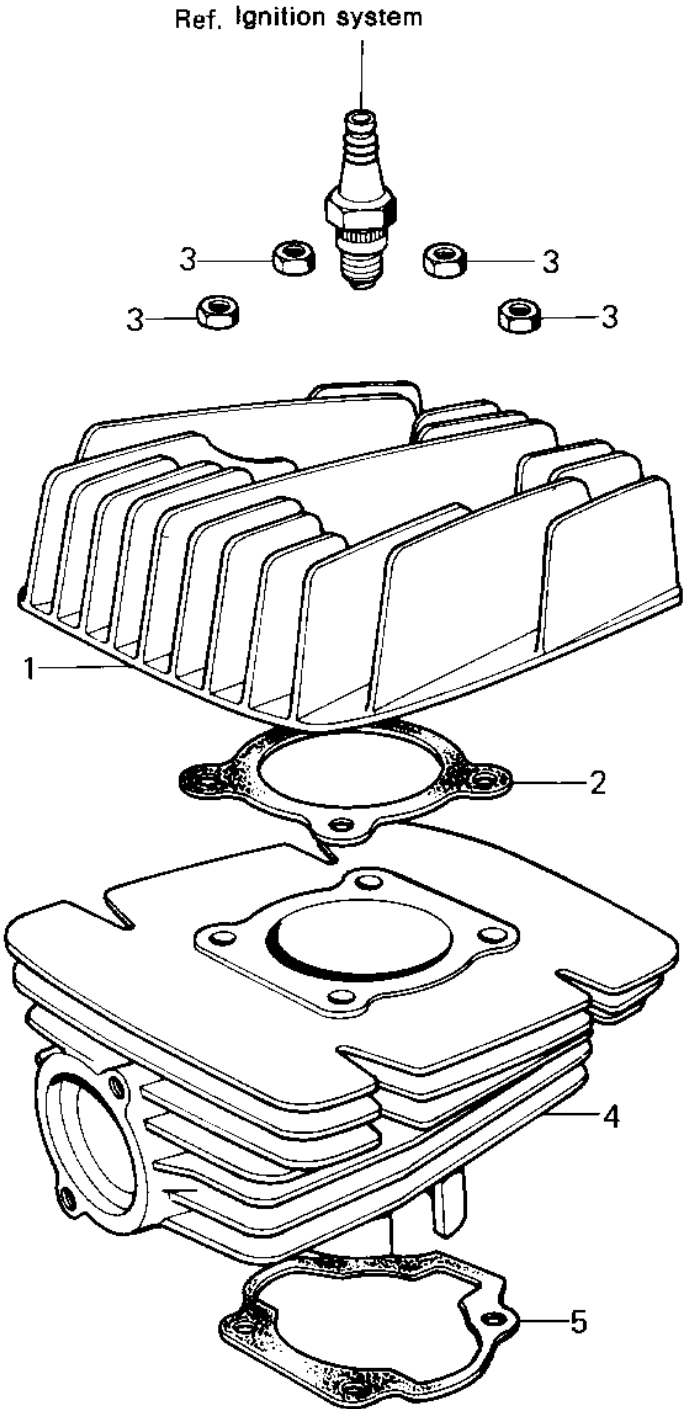

## 1980 KD80 PARTS DIAGRAM

CYLINDER HEAD/CYLINDER

## 1980 KD80 PARTS LIST

CYLINDER HEAD/CYLINDER

| ITEM NAME                      | PART NUMBER  | QUANTITY |
|--------------------------------|--------------|----------|
| CYLINDER HEAD (Ref # 1)        | 11001-085    | 1        |
| GASKET CYLINDER HEAD (Ref # 2) | 11004-015    | 1        |
| NUT-8MM (Ref # 3)              | 92015-1022   | 1        |
| CYLINDER,BLACK (Ref # 4)       | 11005-152-10 | 1        |
| GASKET,CYLINDER BASE (Ref # 5) | 11060-1200   | 1        |