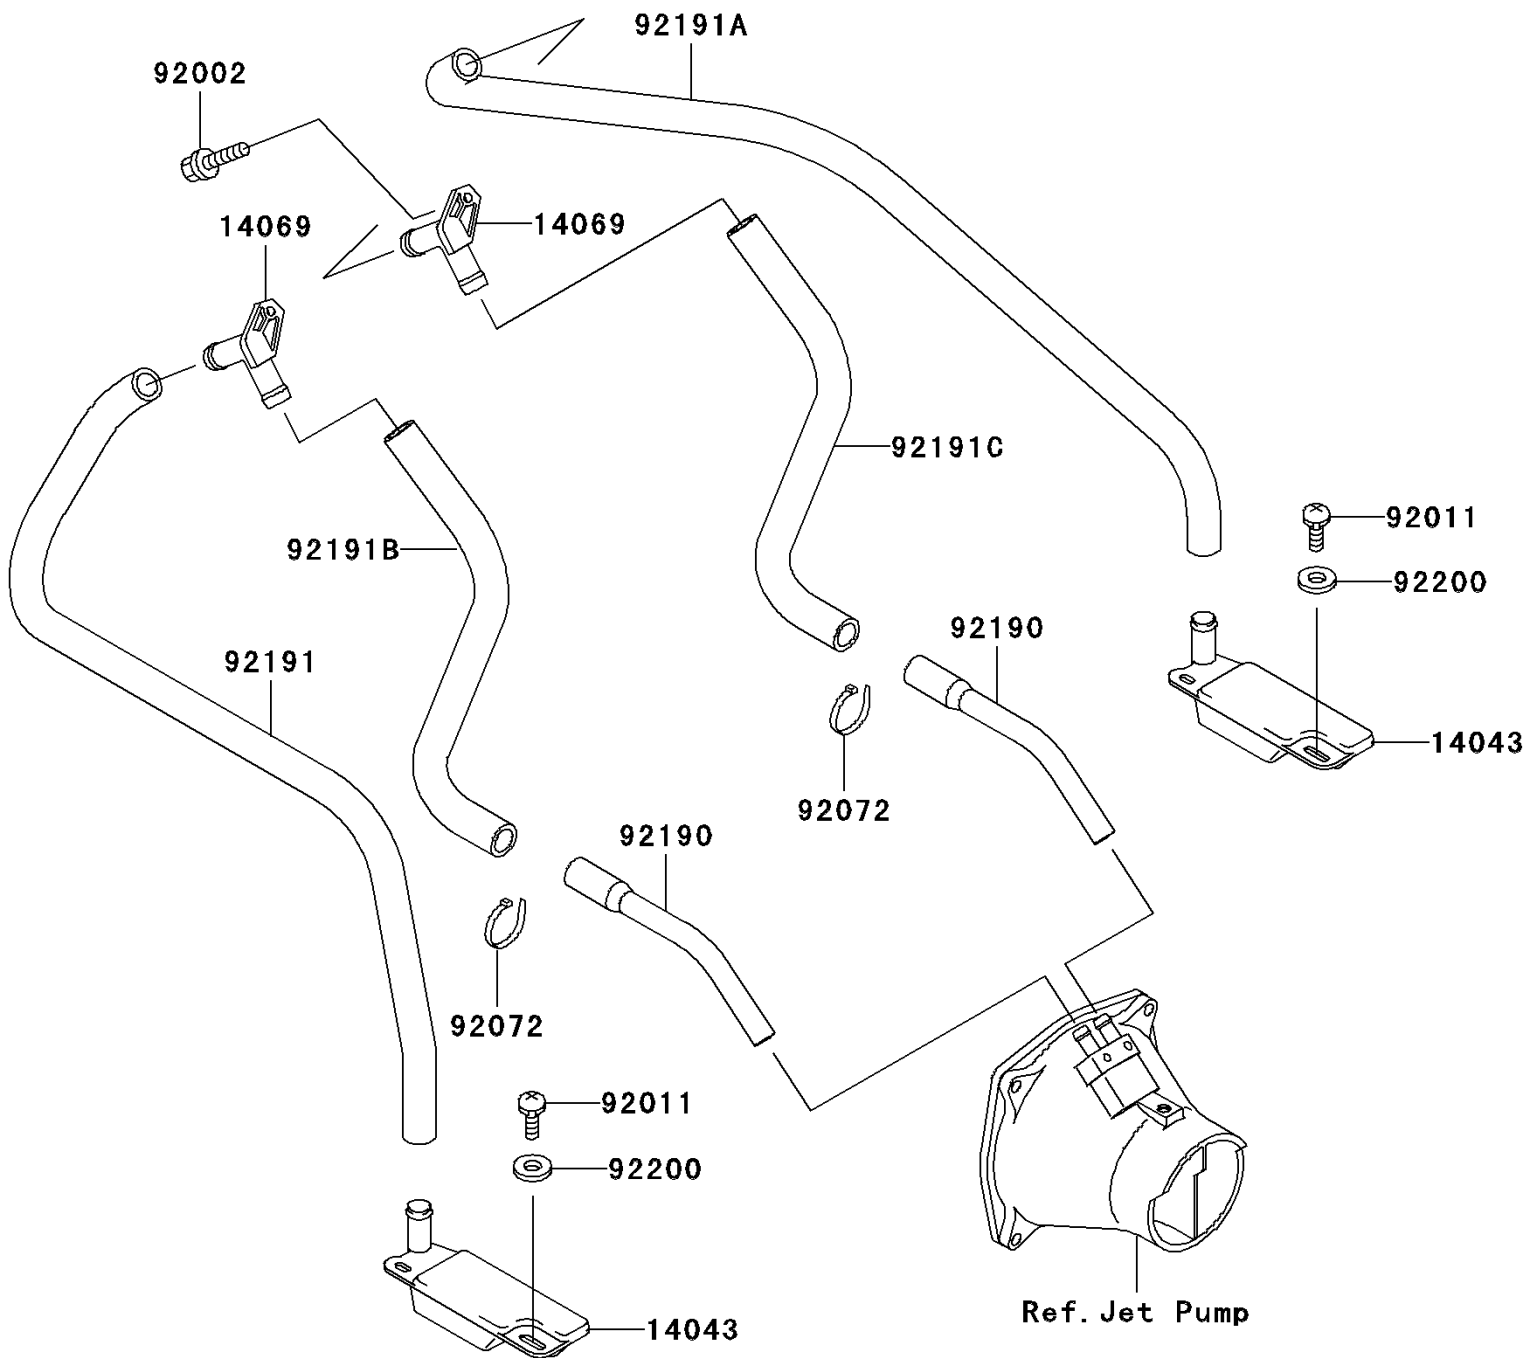

2000 JET SKI® 1100 STX® D.I. PARTS DIAGRAM

Bilge System

F3145

2000 JET SKI® 1100 STX® D.I. PARTS LIST

Bilge System

ITEM NAME	PART NUMBER	QUANTITY
FILTER (Ref # 14043)	14043-3708	1
BREATHER (Ref # 14069)	14069-3708	1
BOLT,6X16 (Ref # 92002)	92002-3728	1
SCREW,TAPPING (Ref # 92011)	92011-561	1
BAND,L=201 (Ref # 92072)	92072-3778	1
TUBE,HULL-NOZZLE (Ref # 92190)	92190-3971	1
TUBE,FILTER-BREATHER(LH) (Ref # 92191)	92191-3821	1
TUBE,FILTER-BREATHER(RH) (Ref # 92191A)	92191-3822	1
TUBE,BILGE BREATHER-HULL,LEFT (Ref # 92191B)	92191-3927	1
TUBE,BILGE BREATHER-HULL,RIGHT (Ref # 92191C)	92191-3928	1
WASHER,5.9X16X1.5 (Ref # 92200)	92200-3714	1