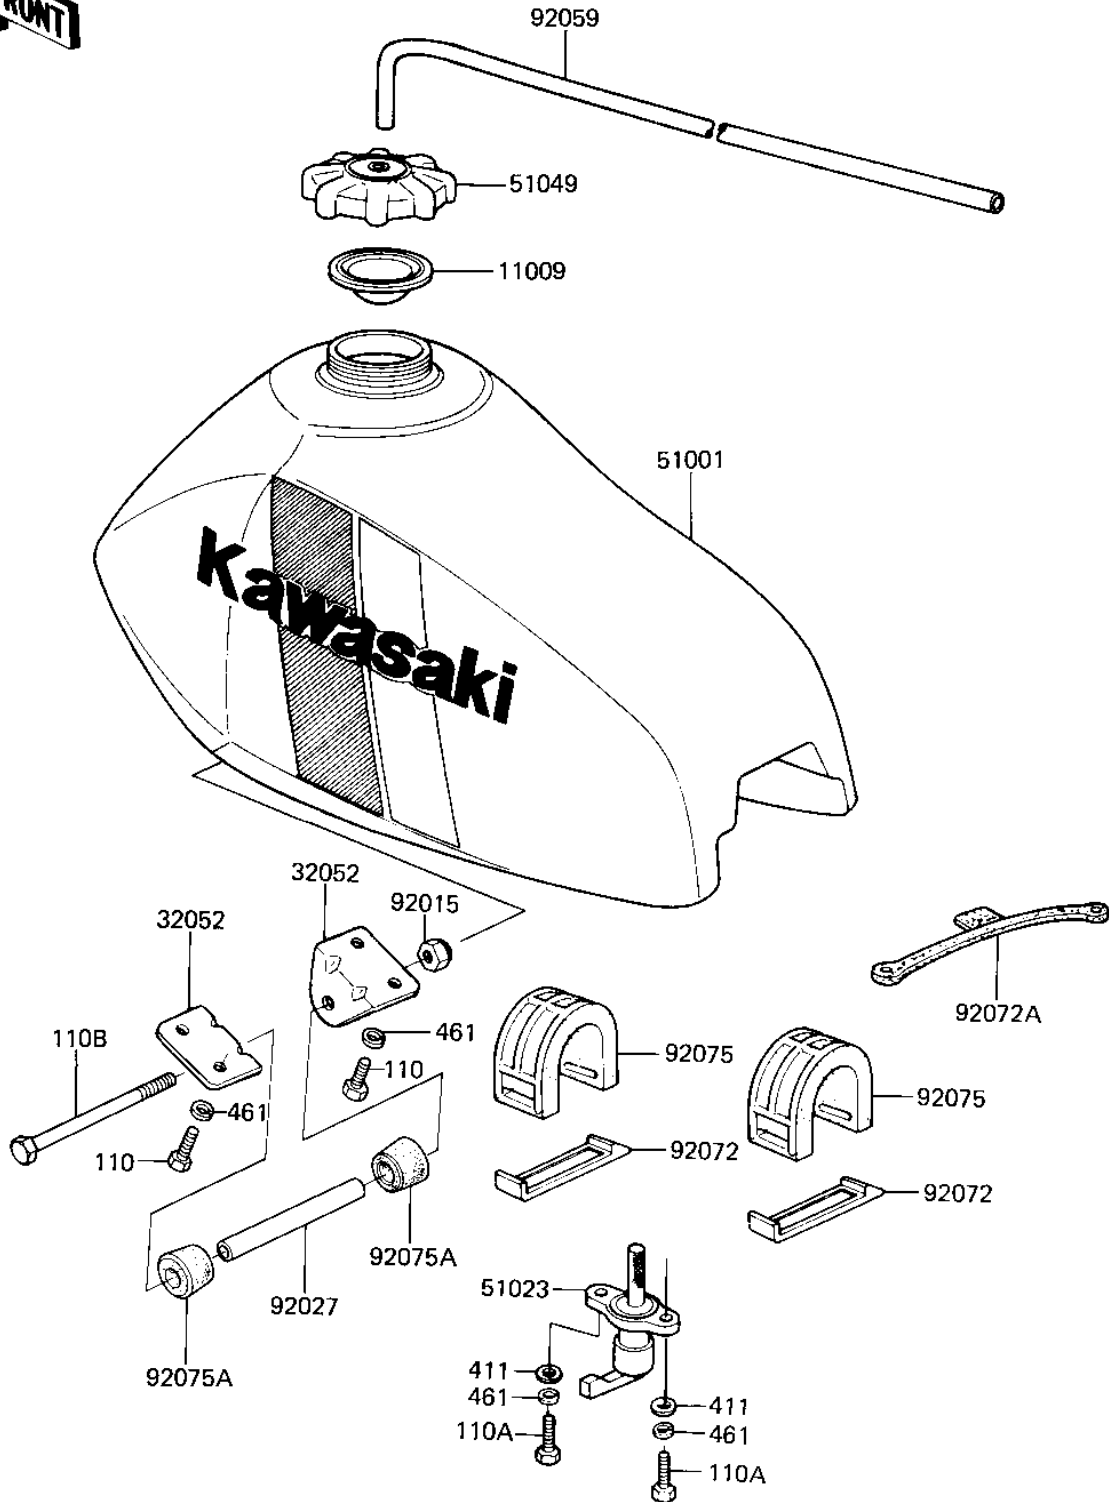

1981 KX™80 PARTS DIAGRAM

FUEL TANK ('82 KX80-C2)

F2410-0083

1981 KX™80 PARTS LIST

FUEL TANK ('82 KX80-C2)

| ITEM NAME | PART NUMBER | QUANTITY |
|--------------------------------------|---------------|----------|
| GASKET,FUEL TANK (Ref # 11009) | 11009-1452 | 1 |
| BRACKET,FUEL TANK (Ref # 32052) | 32052-1051 | 1 |
| TANK-FUEL,L.GREEN (Ref # 51001) | 51001-1056-6W | 1 |
| TAP-ASSY-FUEL (Ref # 51023) | 51023-1115 | 1 |
| CAP-TANK,FUEL (Ref # 51049) | 51049-1006 | 1 |
| NUT (Ref # 92015) | 92019-008 | 1 |
| COLLAR,FUEL TANK (Ref # 92027) | 92027-1305 | 1 |
| TUBE,5X5.6X280 (Ref # 92059) | 92059-1109 | 1 |
| BAND,FUEL TANK (Ref # 92072) | 92072-1013 | 1 |
| BAND,SEAT (Ref # 92072A) | 92072-1056 | 1 |
| DAMPER,FUEL TANK (Ref # 92075) | 92075-1151 | 1 |
| DAMPER,FUEL TANK FITT (Ref # 92075A) | 92075-1220 | 1 |
| BOLT,6X10 (Ref # 110) | 112G0610 | 2 |
| BOLT 6X90 (Ref # 110B) | 110G0690 | 1 |
| WASHER PLAIN 6MM (Ref # 411) | 411B0600 | 1 |
| WASHER SPRING 6MM (Ref # 461) | 461F0600 | 1 |