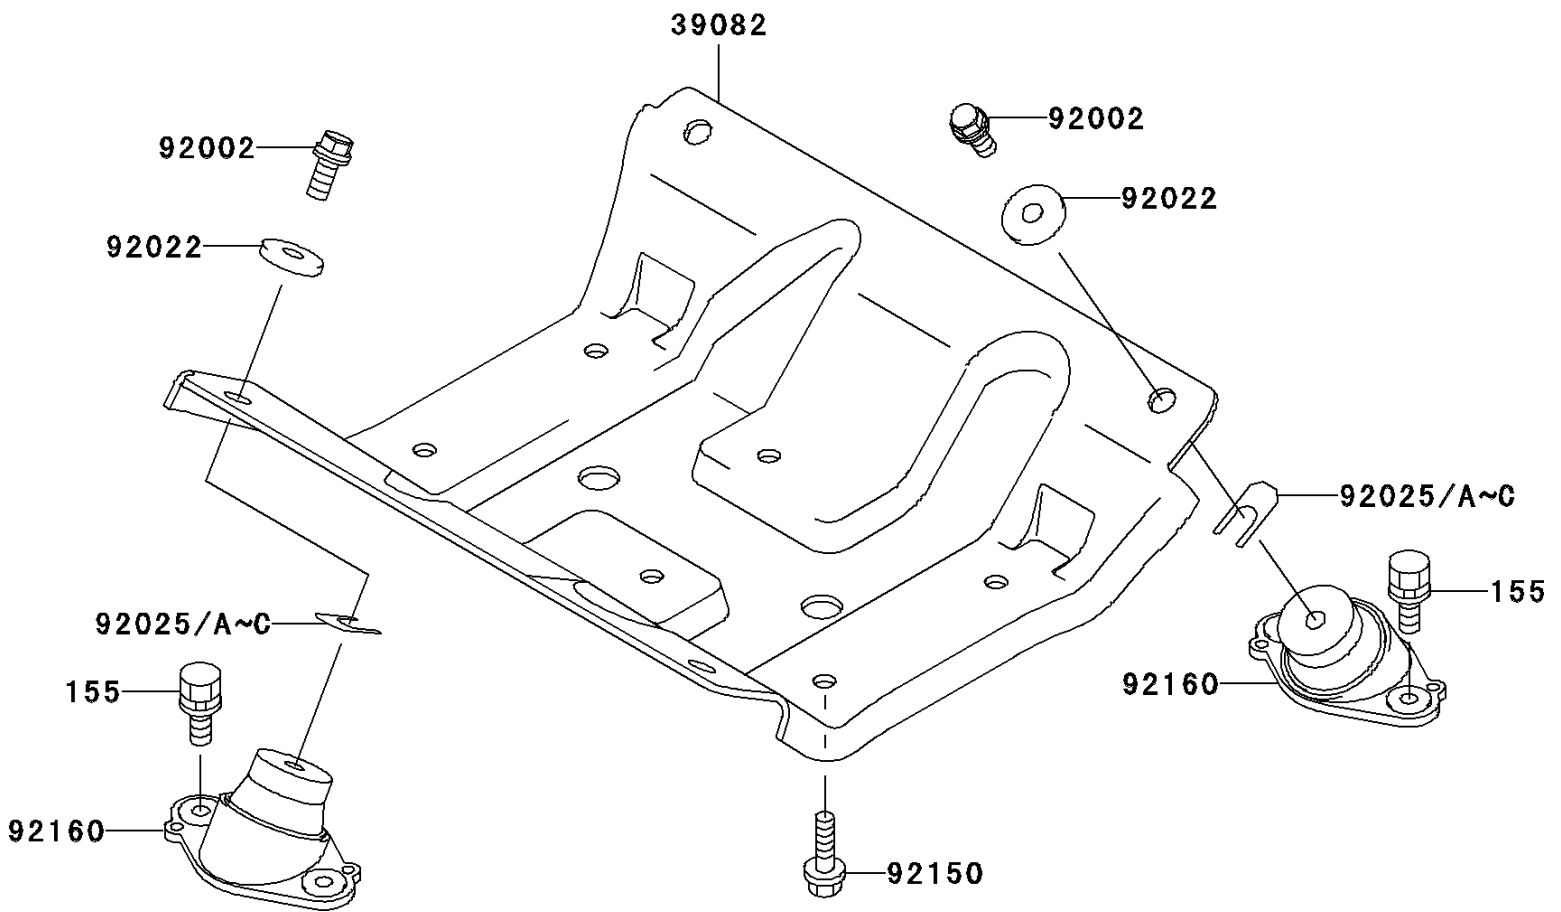

## 2000 JET SKI® 1100 STX® D.I. PARTS DIAGRAM

Engine Mount

F3144

## 2000 JET SKI® 1100 STX® D.I. PARTS LIST

Engine Mount

ITEM NAME	PART NUMBER	QUANTITY
BOLT-WSP-SMALL,8X20 (Ref # 155)	155R0820	1
MOUNT-ENGINE (Ref # 39082)	39082-3710	1
BOLT,10X25 (Ref # 92002)	92002-3770	1
WASHER,32X10.5X4 (Ref # 92022)	92022-3023	1
SHIM,T=0.3MM (Ref # 92025)	92025-3705	1
SHIM,T=0.5MM (Ref # 92025A)	92025-3706	1
SHIM,T=1.0MM (Ref # 92025B)	92025-3707	1
SHIM,T=1.5MM (Ref # 92025C)	92025-3708	1
BOLT,10X25 (Ref # 92150)	92150-3818	1
DAMPER,ENGINE MOUNT (Ref # 92160)	92160-3838	1