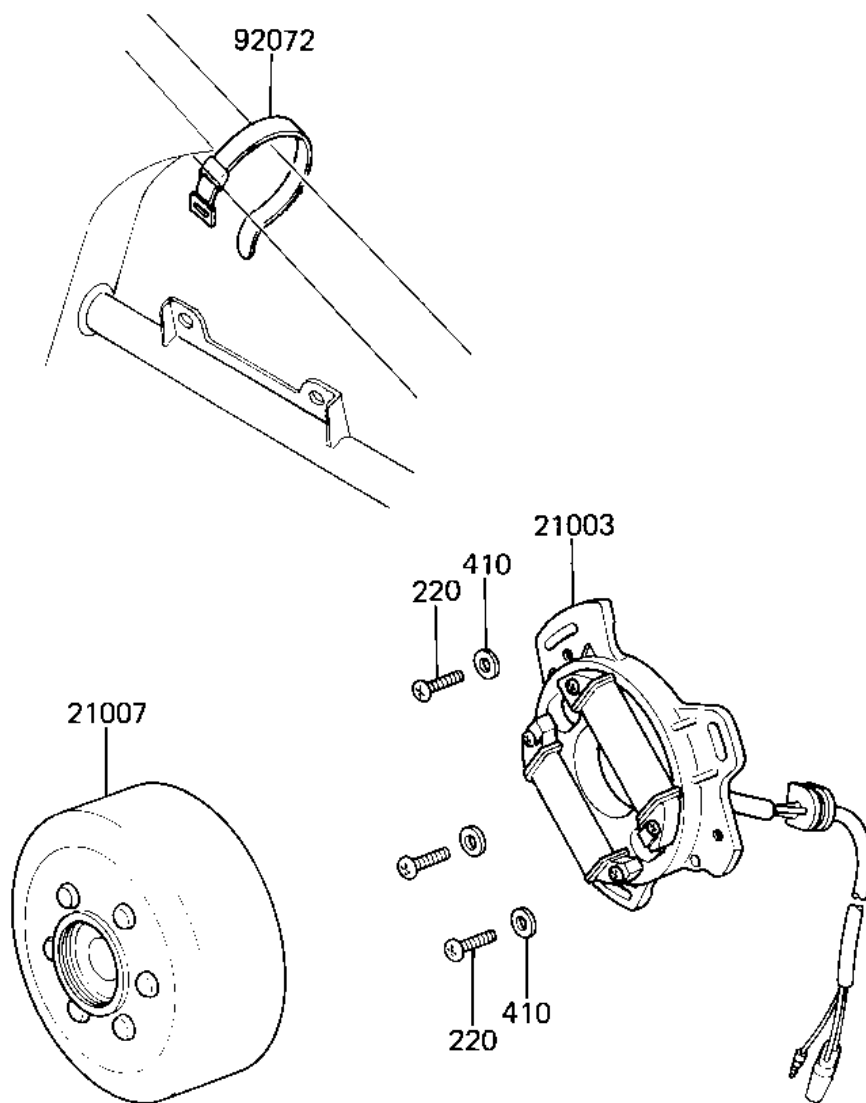

1981 KX™80 PARTS DIAGRAM

GENERATOR

E1810-0041

1981 KX™80 PARTS LIST

GENERATOR

ITEM NAME	PART NUMBER	QUANTITY
STATOR ASSY (Ref # 21003)	21003-1042	1
FLYWHEEL,MAGNETO (Ref # 21007)	21007-1038	1
BAND,WIRING HARNESS (Ref # 92072)	92072-056	1
SCREW-PAN-CROS (Ref # 220)	220B0514	1
WASHER PLAIN 5MM (Ref # 410)	410B0500	1