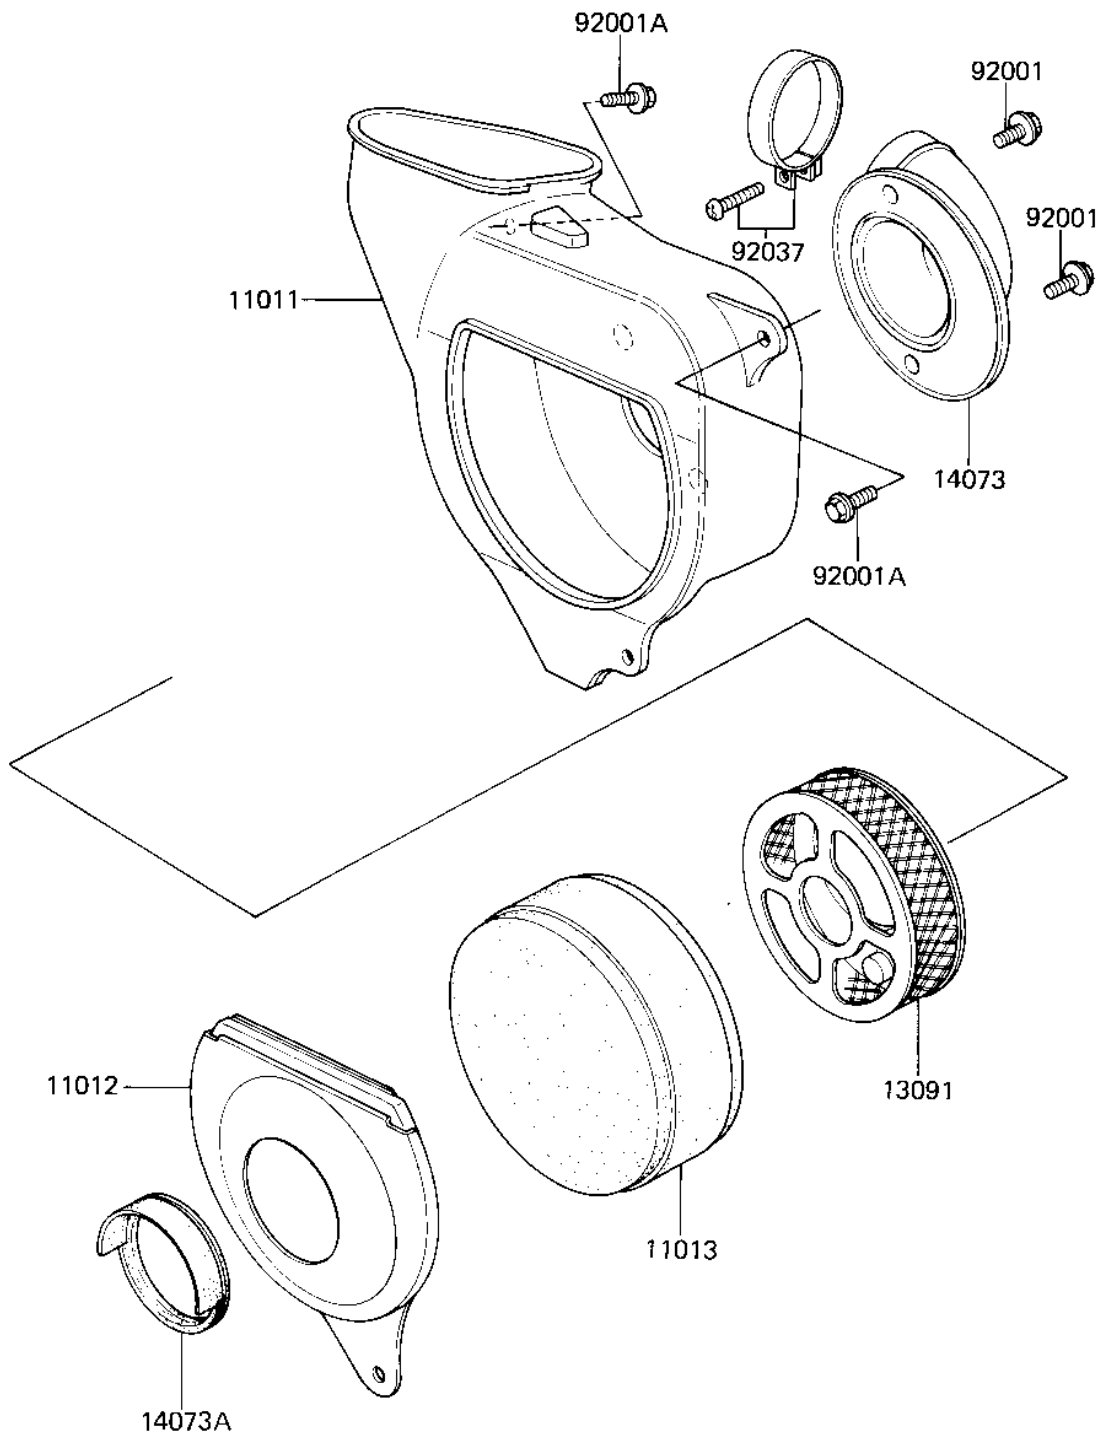

## 1981 KX™80 PARTS DIAGRAM

AIR CLEANER ('82 KX80-C2)

E1130-0059

## 1981 KX™80 PARTS LIST

AIR CLEANER ('82 KX80-C2)

ITEM NAME	PART NUMBER	QUANTITY
CASE-AIR FILTER (Ref # 11011)	11011-1091	1
CAP,AIR FILTER (Ref # 11012)	11012-1217	1
ELEMENT,AIR CLNR (Ref # 11013)	11013-1056	1
HOLDER,ELEMENT (Ref # 13091)	13091-1126	1
DUCT,AIR FILTER (Ref # 14073)	14073-1071	1
DUCT,AIR FILTER (Ref # 14073A)	14073-1076	1
BOLT,W/WASHER,6X10 (Ref # 92001)	92001-1515	1
BOLT,W/WASHER,6X12 (Ref # 92001A)	92001-1516	1
CLAMP,CARBURETOR HOLD (Ref # 92037)	92037-1484	1