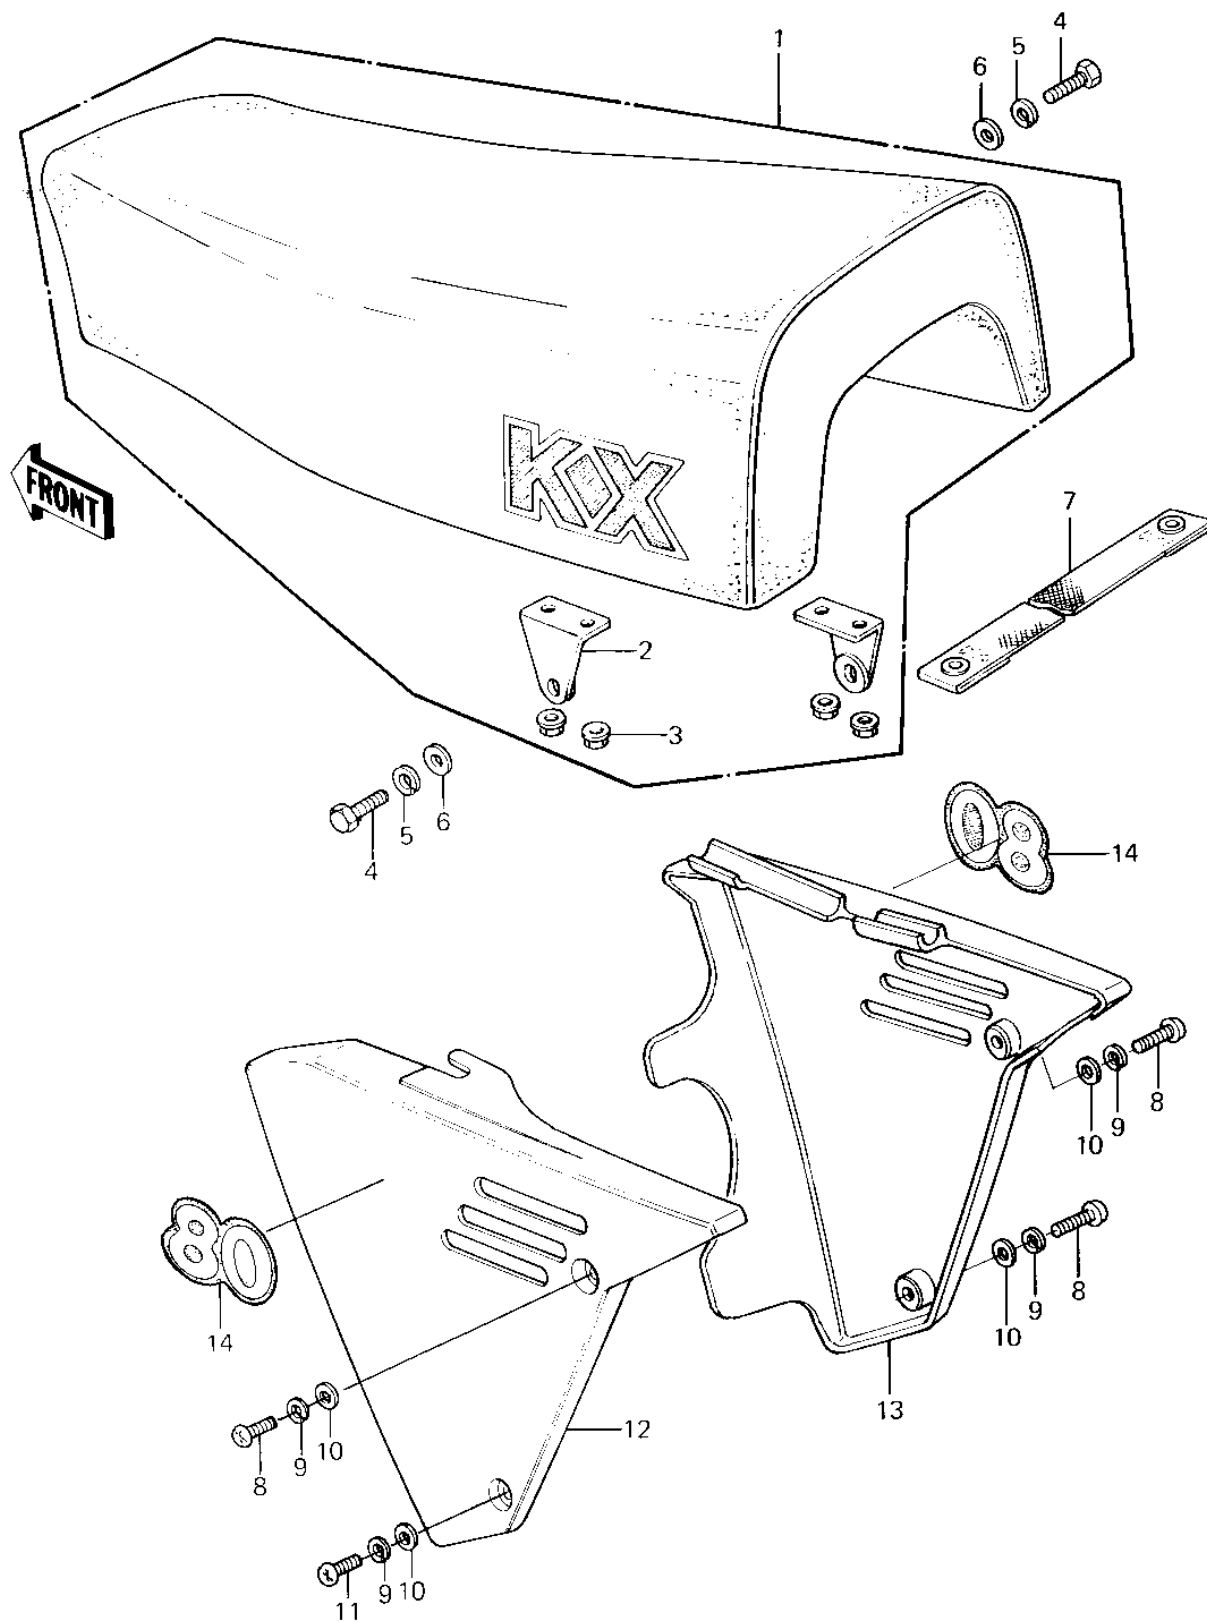

1981 KX™80 PARTS DIAGRAM

SEAT/SIDE COVERS

1981 KX™80 PARTS LIST

SEAT/SIDE COVERS

ITEM NAME	PART NUMBER	QUANTITY
SEAT-ASSY (Ref # 1)	53001-1272	1
BRACKET,SEAT (Ref # 2)	11034-1993	1
NUT-6MM (Ref # 3)	92015-1078	1
BOLT-UPSET,6X16 (Ref # 4)	112G0616	1
WASHER SPRING 6MM (Ref # 5)	461F0600	2
WASHER PLAIN 6MM (Ref # 6)	411B0600	1
BAND (Ref # 7)	92072-3742	1
SCREW PAN HEAD 6X16 (Ref # 8)	220B0616	1
WASHER PLAIN (Ref # 10)	92022-024	1
SCREW PAN HEAD 6X20 (Ref # 11)	220B0620	1
COVER,SIDE,L GREEN (Ref # 12)	36001-1112-6W	1
COVER,R.H SIDE L.GRN (Ref # 13)	36001-1113-6W	1
MARK,SIDE COVER (Ref # 14)	56018-1137	1