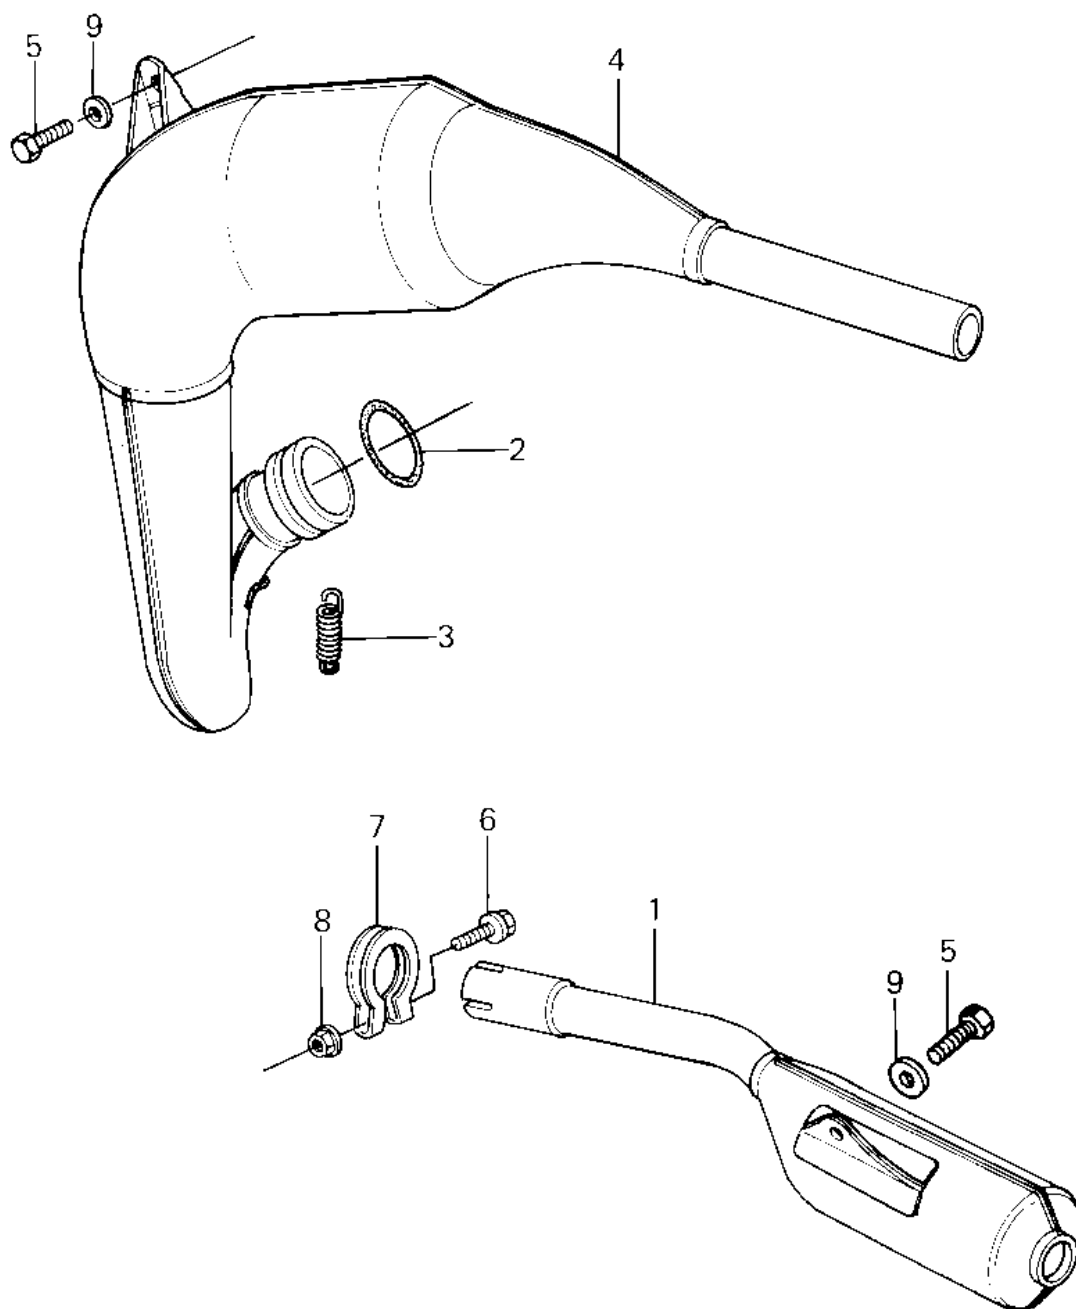

1981 KX™80 PARTS DIAGRAM

MUFFLER ('81 KX80-C1)

1981 KX™80 PARTS LIST

MUFFLER ('81 KX80-C1)

ITEM NAME	PART NUMBER	QUANTITY
MUFFLER ASSY (Ref # 1)	18001-1167	1
"O" RING,36M/M (Ref # 2)	670E3036	1
SPRING-CONNECTOR (Ref # 3)	18071-003	1
MUFFLER BODY (Ref # 4)	18002-1125	1
BOLT,FLANGED,6X12 (Ref # 5)	130G0612	1
BOLT,FLANGED,6X30 (Ref # 6)	130G0630	1
CLAMP (Ref # 7)	92037-1150	1
NUT-6MM (Ref # 8)	92015-1078	1
WASHER 6.5X20X1.6T (Ref # 9)	92022-125	1