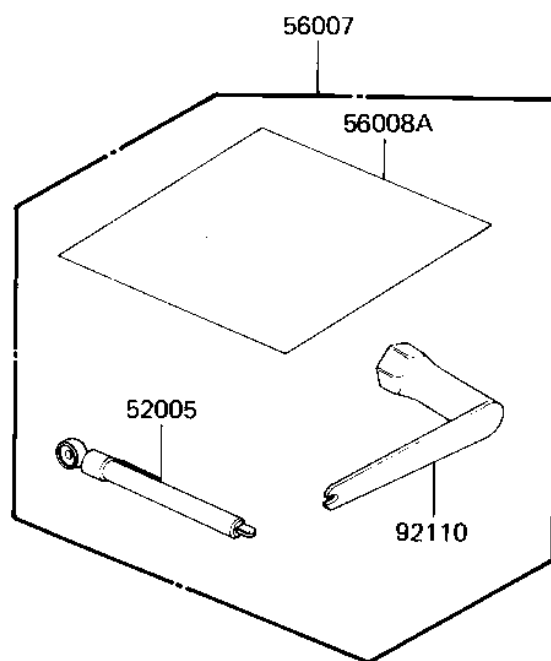

1982 KDX™250 PARTS DIAGRAM

OWNER TOOLS ('82 KDX250-B2)

F2810-0070

1982 KDX™250 PARTS LIST

OWNER TOOLS ('82 KDX250-B2)

ITEM NAME	PART NUMBER	QUANTITY
GAUGE,AIR (Ref # 52005)	52005-4002	1
TOOLKIT (Ref # 56007)	56007-1142	1
BAG,TOOLKIT (Ref # 56008)	56008-1013	1
BAG (Ref # 56008A)	56008-1018	1
LIQUID GASKET (Ref # 92104)	92104-002	1
TOOL-WRENCH,BOX&SPOKE (Ref # 92110)	92110-1041	1