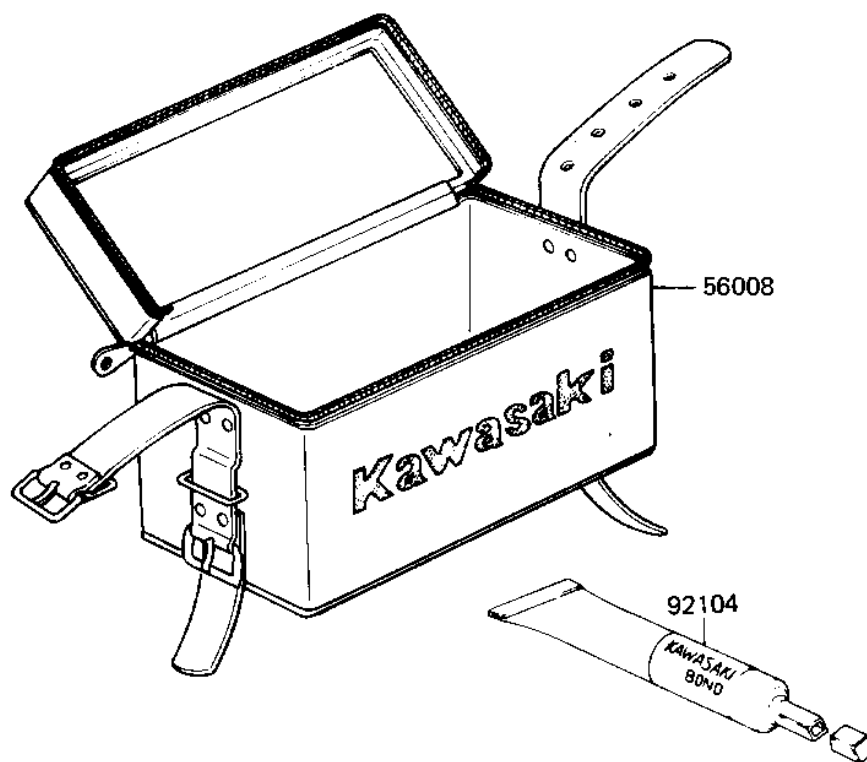

1982 KDX™250 PARTS DIAGRAM

OWNER TOOLS ('82 KDX250-B2)

F2810-0070

1982 KDX™250 PARTS LIST

OWNER TOOLS ('82 KDX250-B2)

ITEM NAME	PART NUMBER	QUANTITY
GAUGE,AIR (Ref # 52005)	52005-4002	1
TOOLKIT (Ref # 56007)	56007-1142	1
BAG,TOOLKIT (Ref # 56008)	56008-1013	1
BAG (Ref # 56008A)	56008-1018	1
LIQUID GASKET (Ref # 92104)	92104-002	1
TOOL-WRENCH,BOX&SPOKE (Ref # 92110)	92110-1041	1