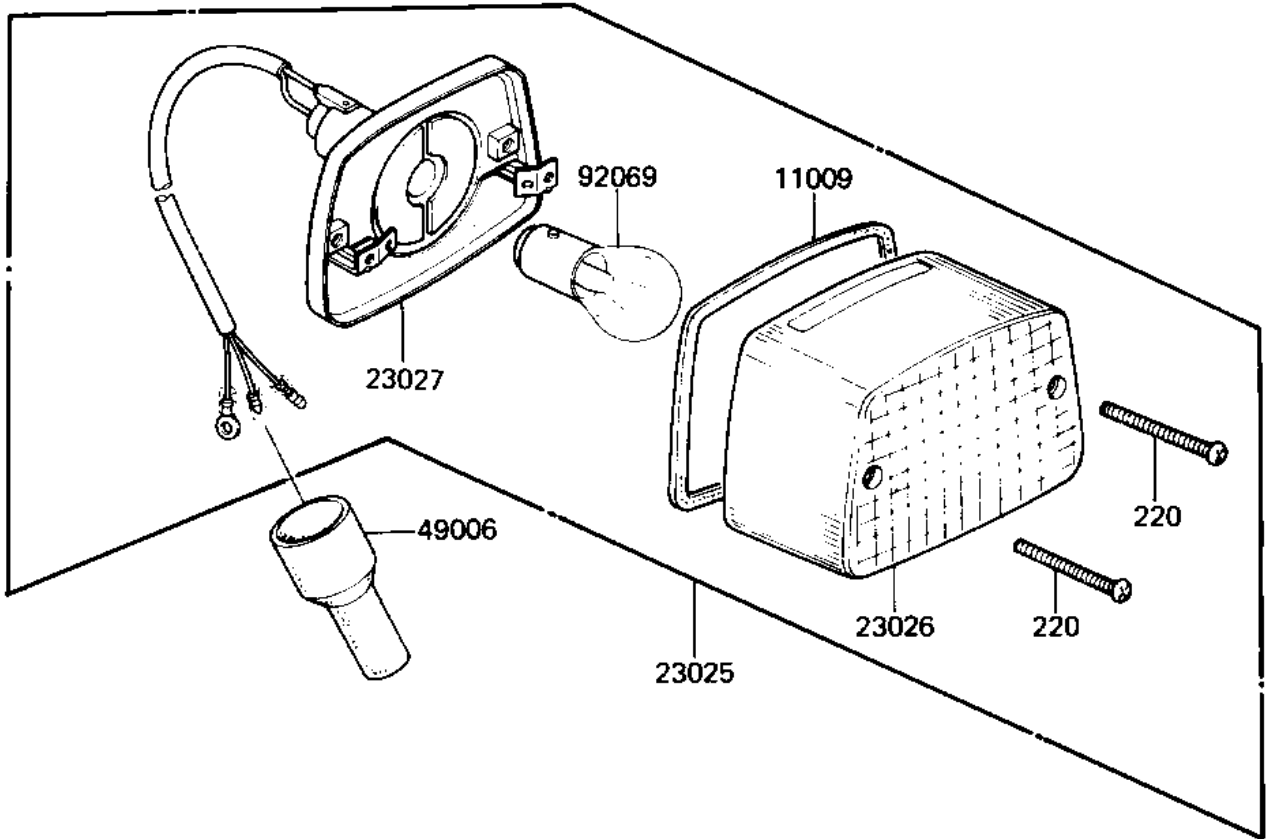

1982 KDX™250 PARTS DIAGRAM

TAILLIGHT

F2720-0096

1982 KDX™250 PARTS LIST

TAILLIGHT

ITEM NAME	PART NUMBER	QUANTITY
GASKET, TAIL LIGHT (Ref # 11009)	23028-020	1
LAMP-TAIL (Ref # 23025)	23025-1043	1
LENS, TAIL LAMP (Ref # 23026)	23026-040	1
BODY-COMP-TAIL LAMP (Ref # 23027)	23027-1028	1
BOOT, HARNESS COVER (Ref # 49006)	49006-1048	1
WASHER, PLAIN, 6MM (Ref # 92022)	92022-263	1
BULB, 6V 17/5.3W (Ref # 92069)	92069-028	1
DAMPER RUBBER (Ref # 92075)	92075-4014	1
SCREW-PAN-CROS, 3X28 (Ref # 220)	220B0328A	1
SCREW PAN HEAD 5X20 (Ref # 220A)	220B0520	1
WASHER SPRING 5MM (Ref # 461)	461F0500	1