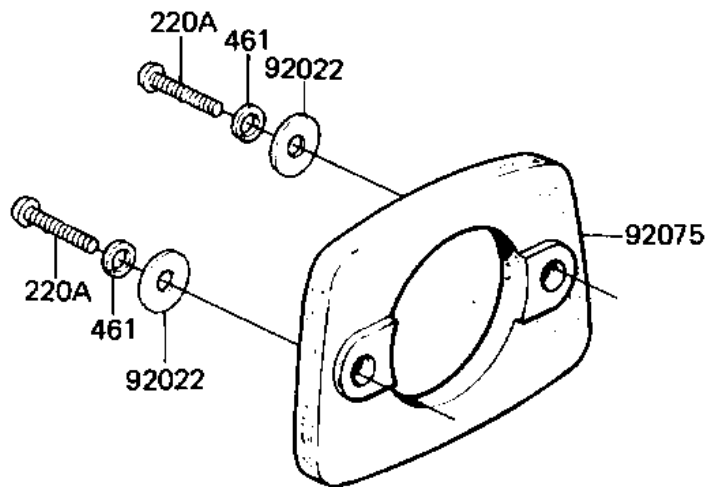

1982 KDX™250 PARTS DIAGRAM

TAILLIGHT

F2720-0096

1982 KDX™250 PARTS LIST

TAILLIGHT

ITEM NAME	PART NUMBER	QUANTITY
GASKET, TAIL LIGHT (Ref # 11009)	23028-020	1
LAMP-TAIL (Ref # 23025)	23025-1043	1
LENS, TAIL LAMP (Ref # 23026)	23026-040	1
BODY-COMP-TAIL LAMP (Ref # 23027)	23027-1028	1
BOOT, HARNESS COVER (Ref # 49006)	49006-1048	1
WASHER, PLAIN, 6MM (Ref # 92022)	92022-263	1
BULB, 6V 17/5.3W (Ref # 92069)	92069-028	1
DAMPER RUBBER (Ref # 92075)	92075-4014	1
SCREW-PAN-CROS, 3X28 (Ref # 220)	220B0328A	1
SCREW PAN HEAD 5X20 (Ref # 220A)	220B0520	1
WASHER SPRING 5MM (Ref # 461)	461F0500	1