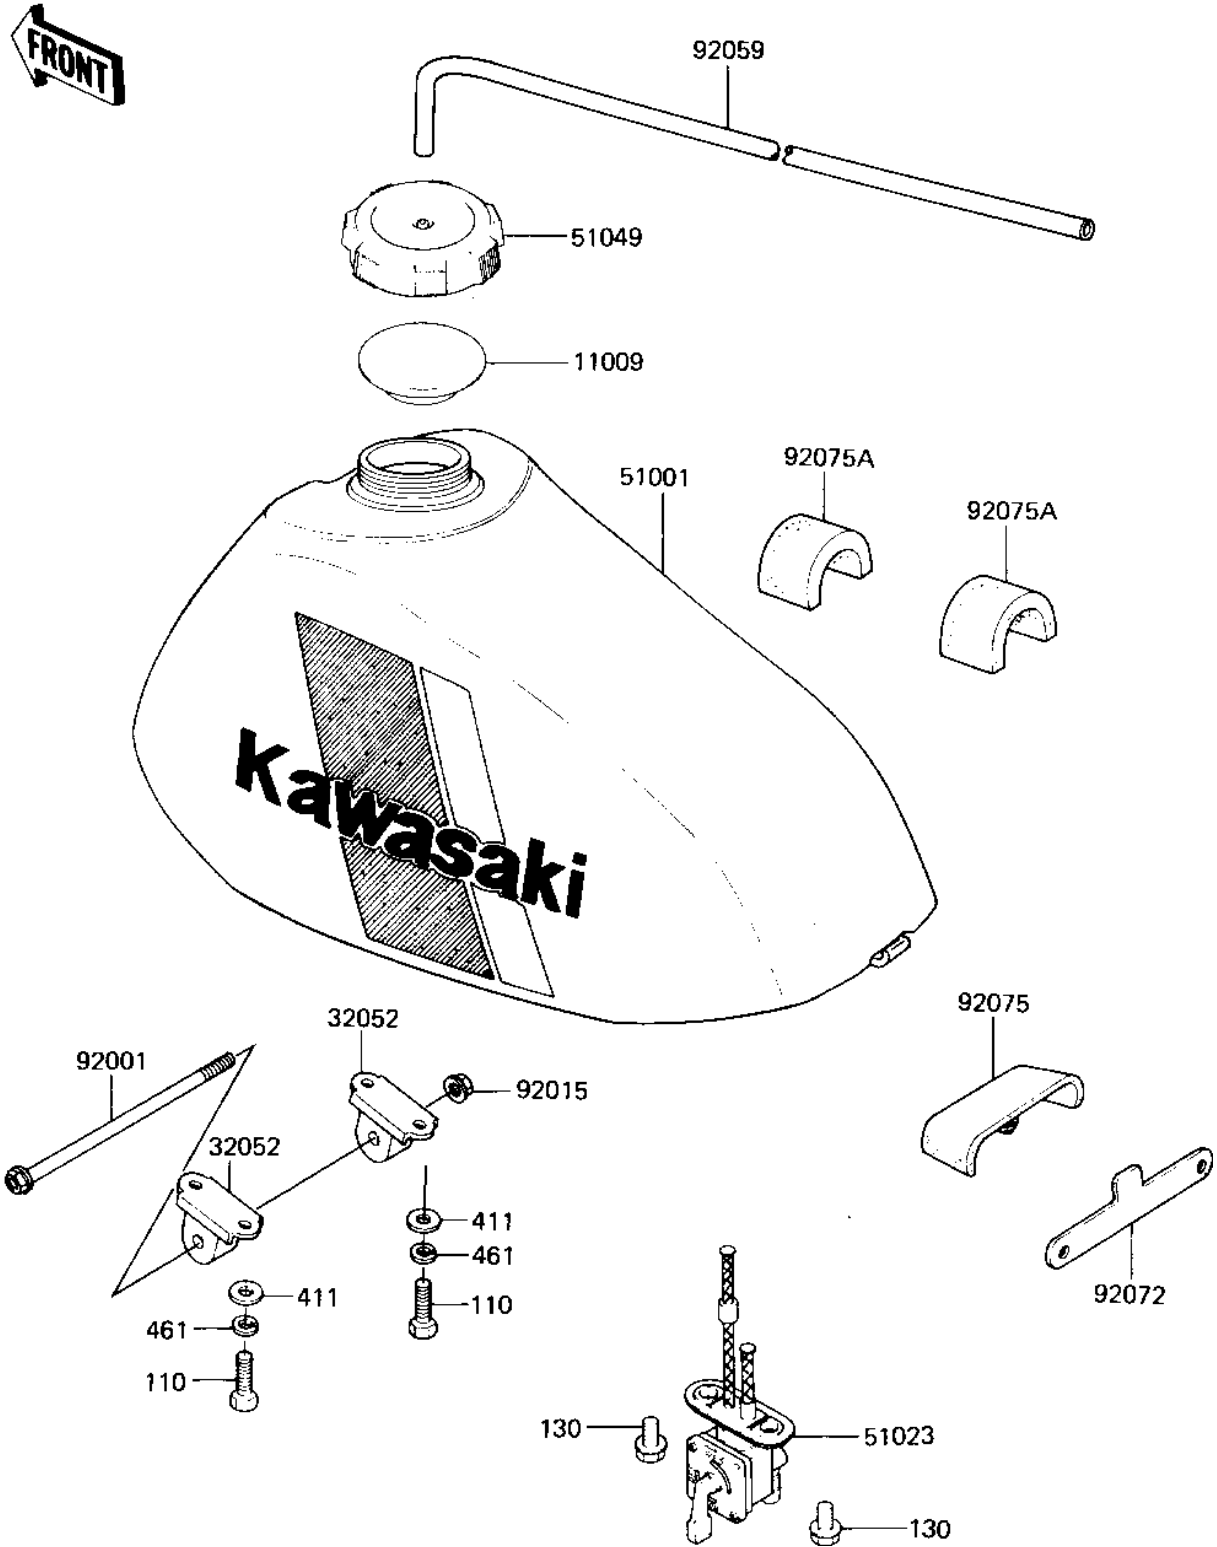

## 1982 KDX™250 PARTS DIAGRAM

FUEL TANK ('82 KDX250-B2)

F2410-0104

## 1982 KDX™250 PARTS LIST

FUEL TANK ('82 KDX250-B2)

ITEM NAME	PART NUMBER	QUANTITY
GASKET,FUEL TANK CAP (Ref # 11009)	11009-1276	1
BRACKET-TANK (Ref # 32052)	32052-1104	1
TANK-FUEL,L.GREEN (Ref # 51001)	51001-5179-6W	1
TAP-ASSY (Ref # 51023)	51023-1045	1
CAP-TANK,FUEL (Ref # 51049)	51049-1007	1
BOLT (Ref # 92001)	92001-1501	1
NUT-6MM (Ref # 92015)	92015-1078	1
TUBE,5X7X500 (Ref # 92059)	92059-4001	1
BAND,FUEL TANK (Ref # 92072)	92072-042	1
DAMPER (Ref # 92075)	92075-1355	1
DAMPER (Ref # 92075A)	92075-1382	1
BOLT-UPSET,6X16 (Ref # 110)	112G0616	1
BOLT,FLANGED,6X12 (Ref # 130)	130G0612	1
WASHER PLAIN 6MM (Ref # 411)	411B0600	1
WASHER SPRING 6MM (Ref # 461)	461F0600	1