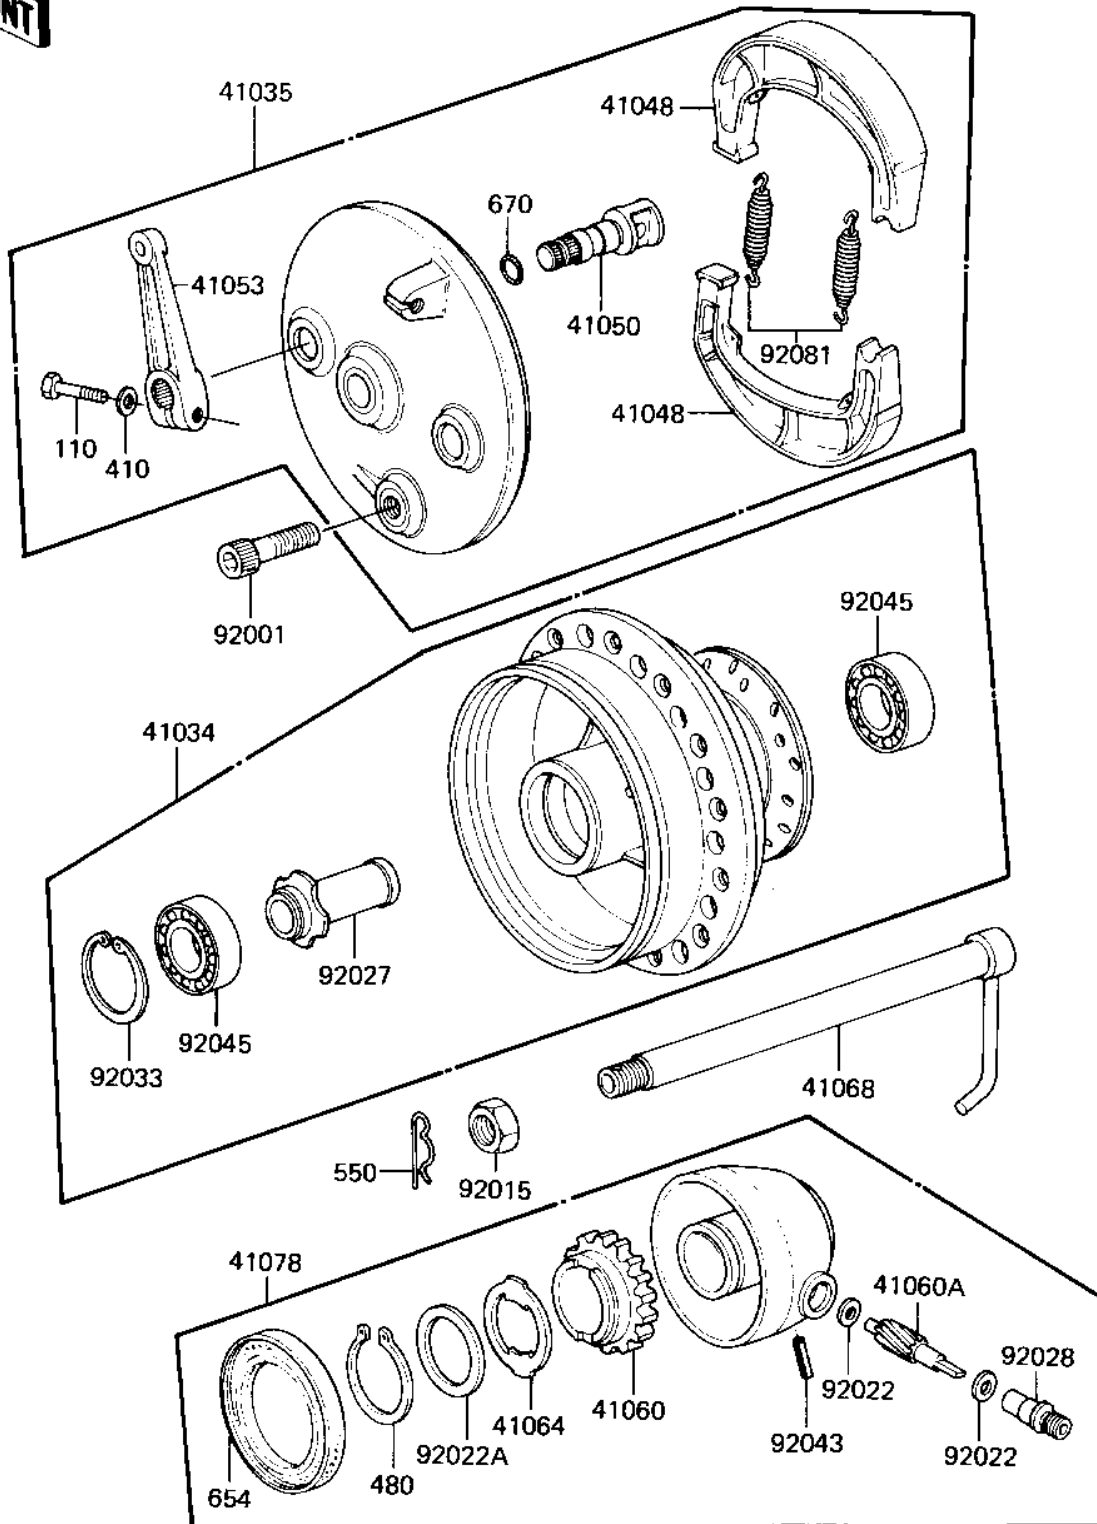

## 1982 KDX™250 PARTS DIAGRAM

FRONT HUB/BRAKE ('82 KDX250-B2)

R  
N

41  
41  
41  
41  
41  
41  
41  
41  
41  
92  
92  
92  
92  
92  
92  
92  
92  
92  
92

## 1982 KDX™250 PARTS LIST

FRONT HUB/BRAKE ('82 KDX250-B2)

ITEM NAME	PART NUMBER	QUANTITY
DRUM-ASSY,FR BRK (Ref # 41034)	41034-4001	1
PANEL-ASY,FR BRK (Ref # 41035)	41035-1072	1
SHOE-BRAKE (Ref # 41048)	41048-1068	1
CAM SHAFT,BRAKE (Ref # 41050)	41050-1002	1
LEVER,FRONT BRAKE CAM (Ref # 41053)	41053-1003	1
GEAR,SPEEDOMETER (Ref # 41060)	41059-027	1
PINION,SPEEDOMETER (Ref # 41060A)	41060-015	1
RECEIVER,SPEEDOMETER (Ref # 41064)	41064-015	1
AXLE,FRONT (Ref # 41068)	41068-4001	1
GEAR BOX ASSY (Ref # 41078)	41078-011	1
BOLT,SOCKET,10X40 (Ref # 92001)	92001-4002	1
NUT,14MM (Ref # 92015)	42045-020	1
WASHER THRST SPD PINI (Ref # 92022)	41063-001	1
WASHER,THRUST (Ref # 92022A)	41065-005	1
COLLAR,FRONT BRAKE (Ref # 92027)	92027-1034	1
BUSH,SPEEDMETER CABLE (Ref # 92028)	41062-005	1
CIRCLIP,42MM (Ref # 92033)	92033-1041	1
PIN,SPRING (Ref # 92043)	41082-001	1
BEARING,FRONT DRUM (Ref # 92045)	92045-033	1
SPRING-BRAKE SHOE (Ref # 92081)	42020-004	1
BOLT-UPSET (Ref # 110)	112G0622	1
WASHER PLAIN 6MM (Ref # 410)	410B0600	1
CIRCLIP 24MM (Ref # 480)	480J2400	1
PIN,COTTER (Ref # 550)	550D3230	1
OIL SEAL,#50659 (Ref # 654)	654A506509	1
"O" RING,15MM (Ref # 670)	670B2015	1