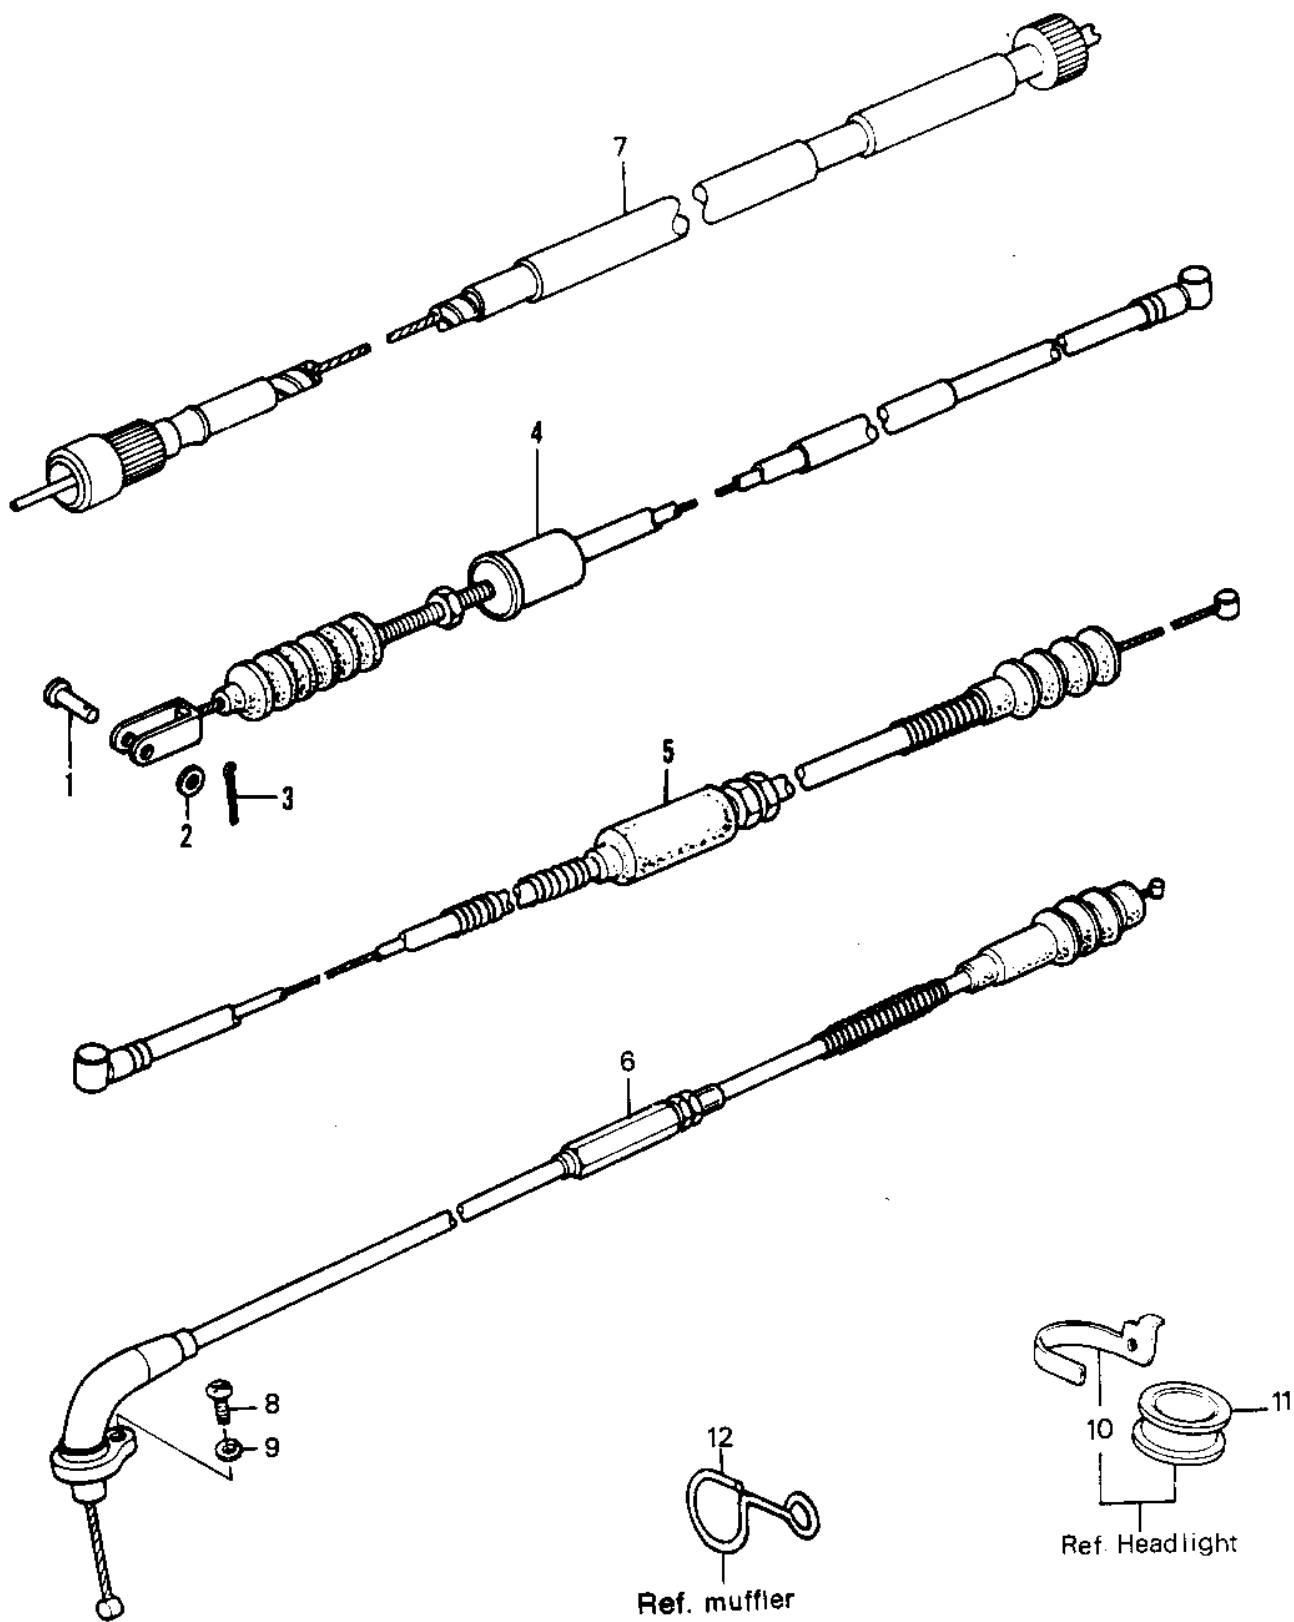

1981 KDX™250 PARTS DIAGRAM

CABLES ('81KDX250-B1)

1981 KDX™250 PARTS LIST

CABLES ('81KDX250-B1)

ITEM NAME	PART NUMBER	QUANTITY
PIN-BRAKE ROD FITTING (Ref # 1)	92043-064	1
WASHER PLAIN 6MM (Ref # 2)	410B0600	1
PIN COTTER 2.0X15 (Ref # 3)	550D2015	1
CABLE,BRAKE (Ref # 4)	54005-4002	1
CABLE,CLUTCH (Ref # 5)	54011-1033	1
CABLE,THROTTLE (Ref # 6)	54012-1057	1
CABLE,SPEEDOMETER (Ref # 7)	54001-4001	1
SCREW PAN HEAD 5X10 (Ref # 8)	220B0510	1
WASHER SPRING 5MM (Ref # 9)	461F0500	1
CLAMP, CABLE GUIDE (Ref # 10)	92037-4002	1
CABLE GUIDE,HEAD LAMP (Ref # 11)	13070-4001	1
CLAMP,CLUTCH CABLE (Ref # 12)	92037-1202	1