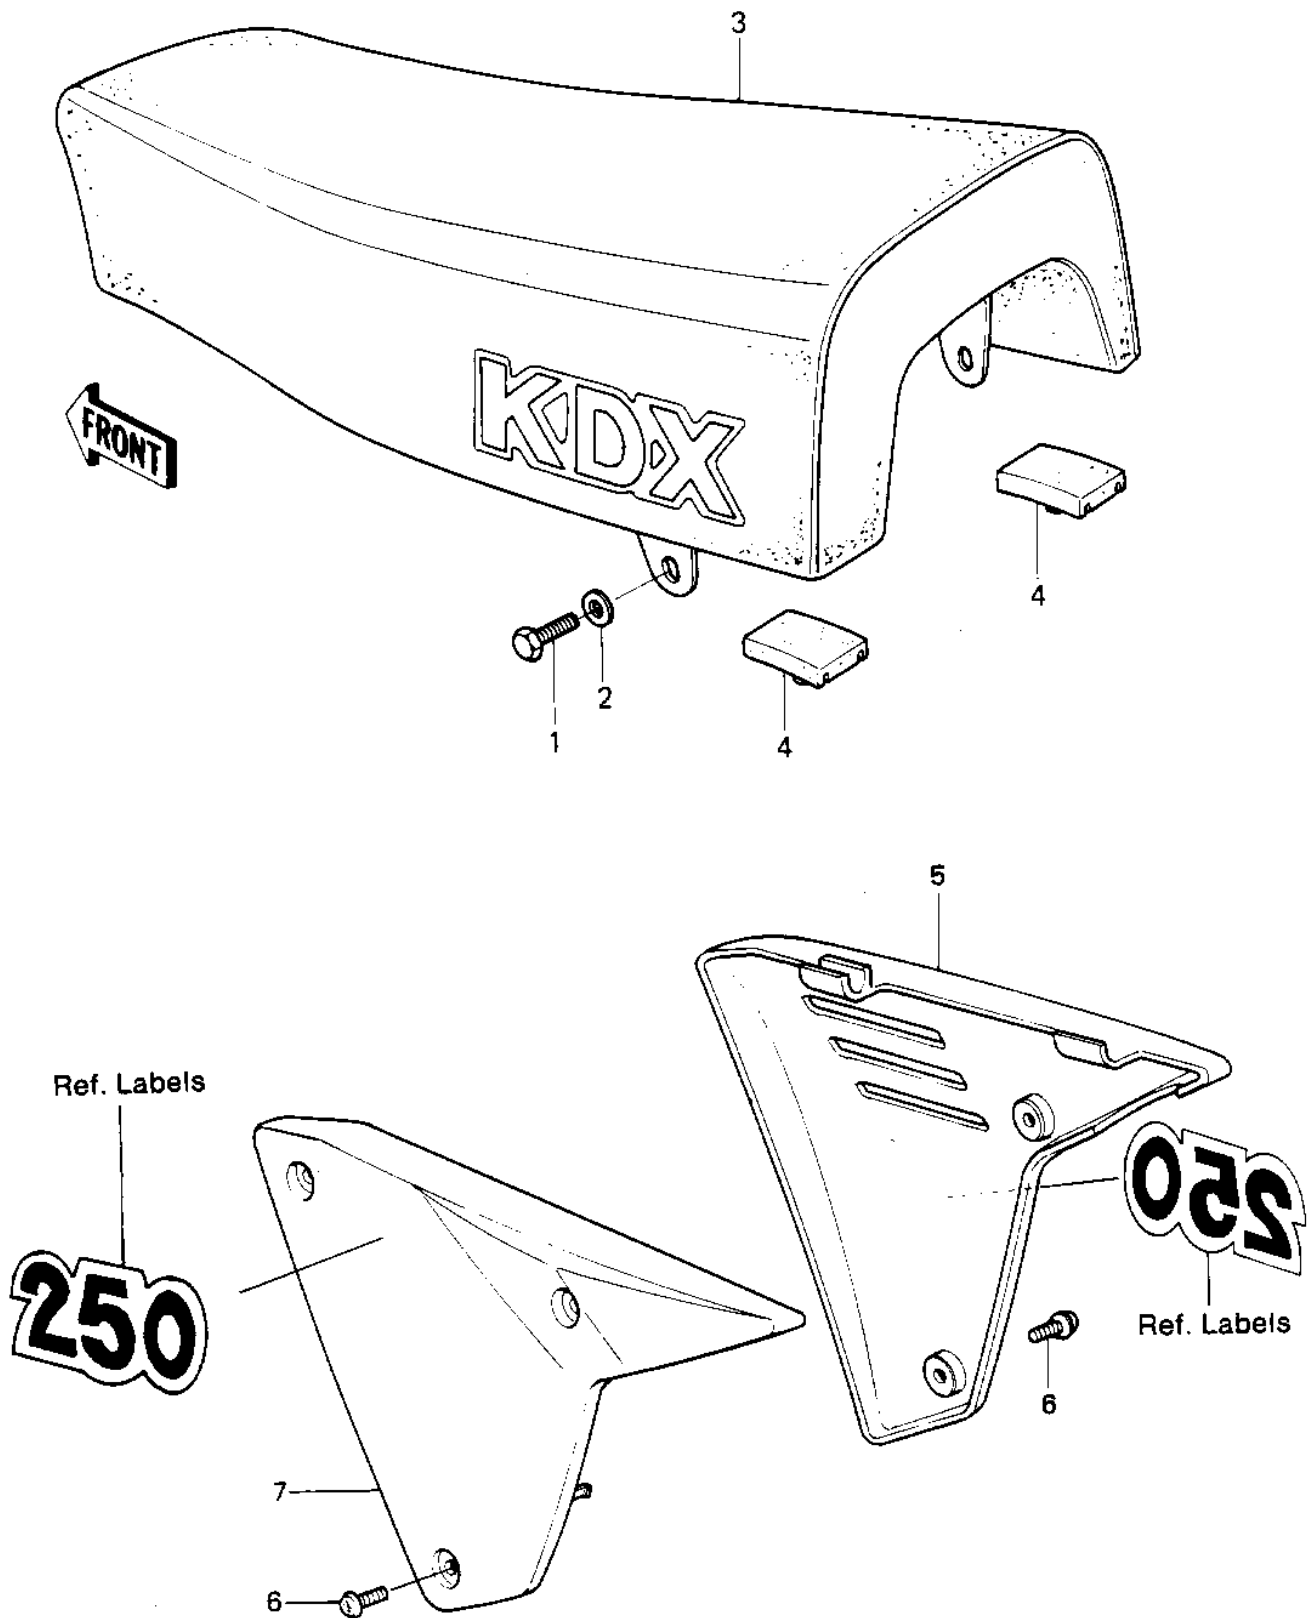

1981 KDX™250 PARTS DIAGRAM

SEAT/SIDE COVERS

1981 KDX™250 PARTS LIST

SEAT/SIDE COVERS

ITEM NAME	PART NUMBER	QUANTITY
BOLT-SMALL-UPSET,8X16 (Ref # 1)	115G0816	1
WASHER PLAIN 8MM (Ref # 2)	411B0800	1
SEAT-ASSY (Ref # 3)	53001-4004	1
DAMPER,SEAT (Ref # 4)	92075-1226	1
COVER-SIDE,L.GREEN (Ref # 5)	36001-1105-6W	1
SCREW,6X14 (Ref # 6)	92009-1287	1
COVER,SIDE,LH,L.GREEN (Ref # 7)	36001-1087-6W	1