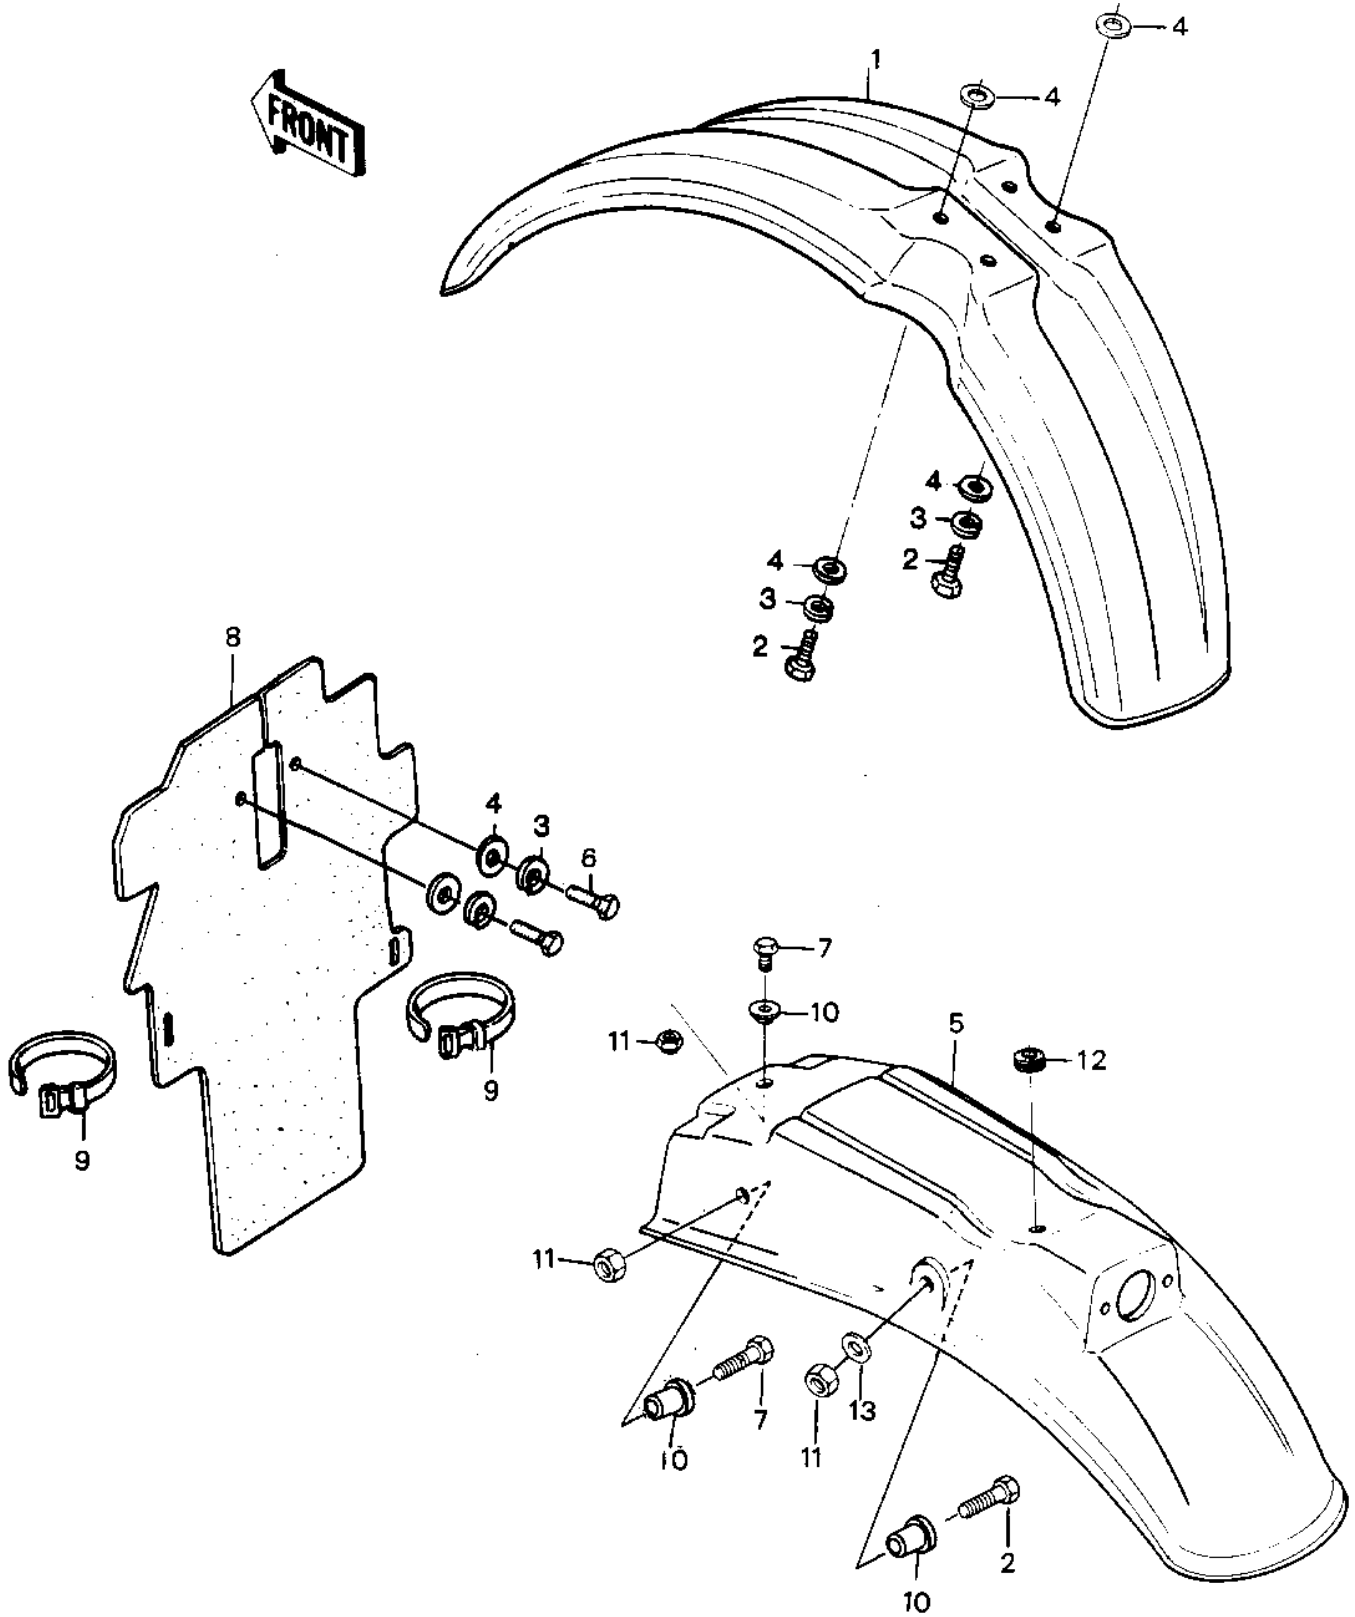

1981 KDX™250 PARTS DIAGRAM

FENDERS ('81KDX250-B1)

1981 KDX™250 PARTS LIST

FENDERS ('81KDX250-B1)

ITEM NAME	PART NUMBER	QUANTITY
FENDER-FRONT,L.GREEN (Ref # 1)	35004-1233-6W	1
BOLT-UPSET,6X16 (Ref # 2)	112G0616	1
WASHER SPRING 6MM (Ref # 3)	461F0600	1
WASHER 6.5X20X1.6T (Ref # 4)	92022-125	1
FENDER-RR,L.GREEN (Ref # 5)	35022-1068-6W	1
BOLT-UPSET,6X12 (Ref # 6)	112G0612	1
BOLT-UPSET 6X14 (Ref # 7)	112B0614	1
FLAP (Ref # 8)	35019-1013	1
BAND (Ref # 9)	92072-3505	1
COLLAR (Ref # 10)	92027-1260	1
NUT (Ref # 11)	92019-008	1
GROMMET (Ref # 12)	92071-024	1
WASHER PLAIN 6MM (Ref # 13)	411B0600	1