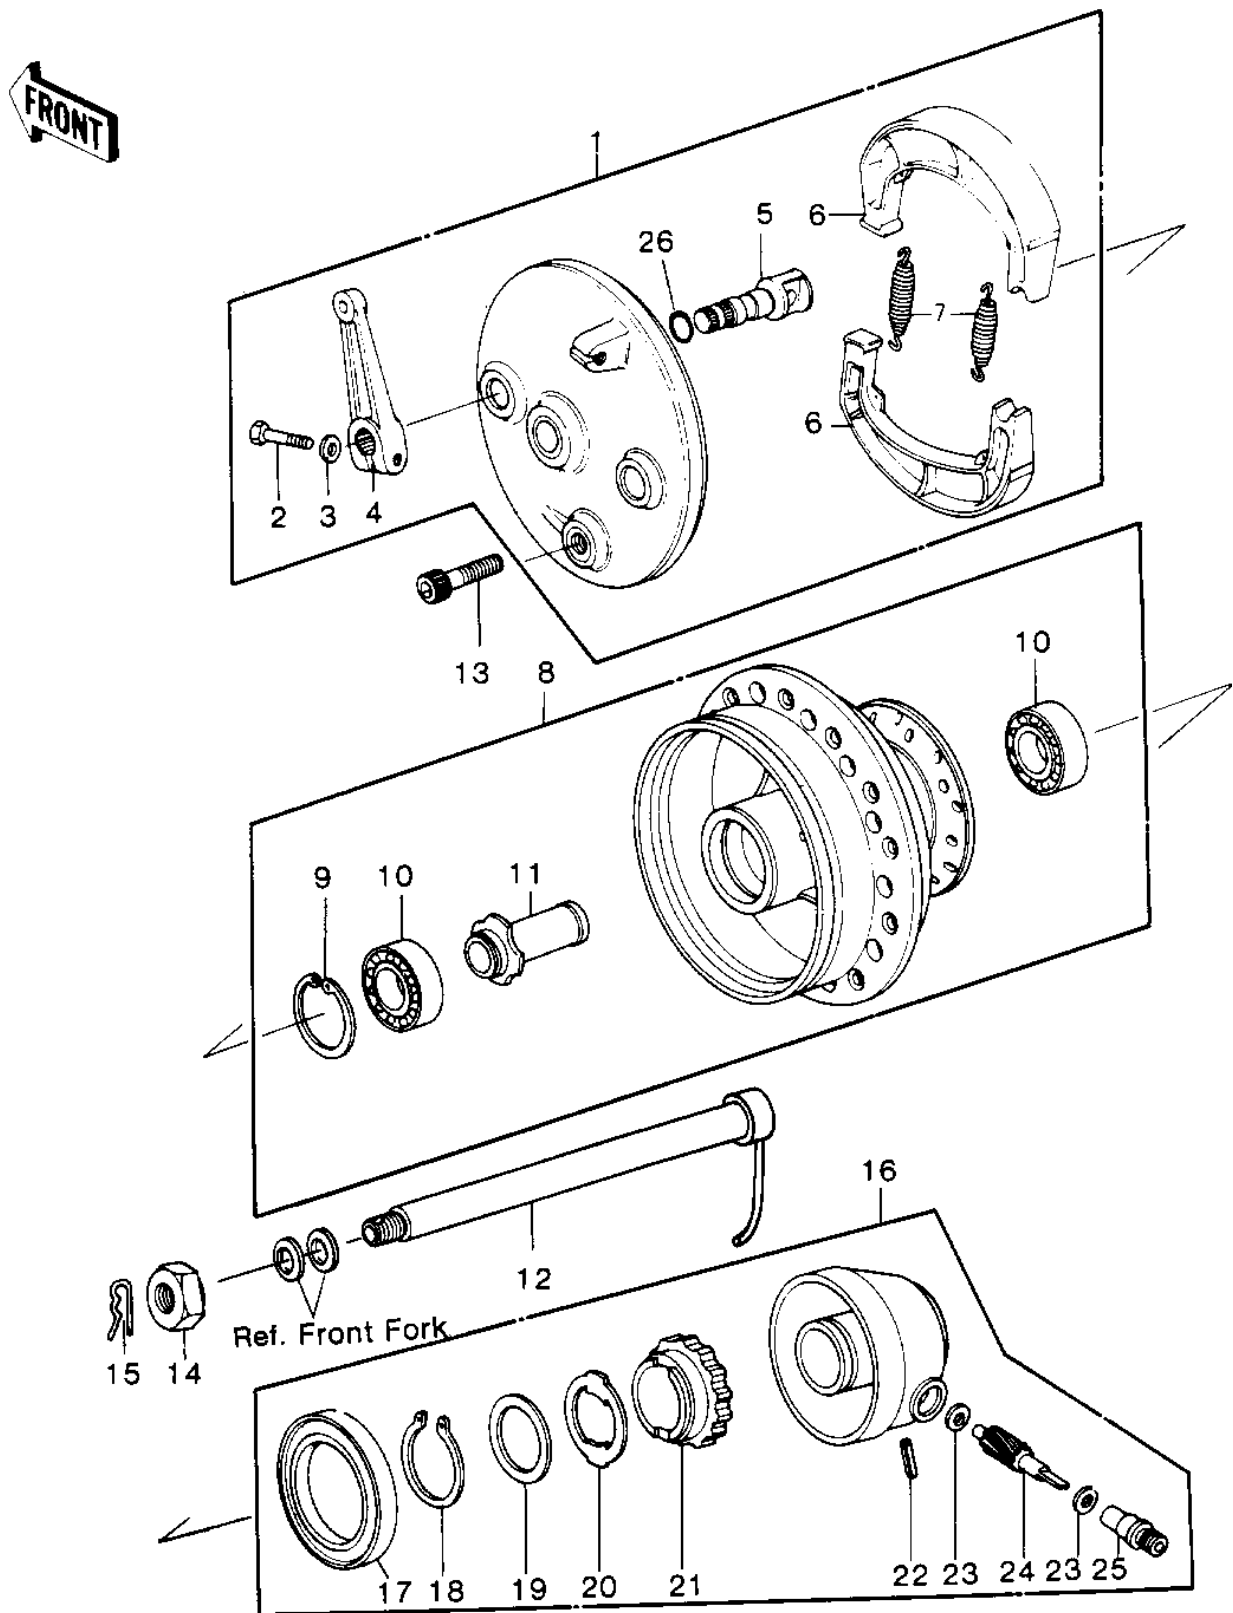

1981 KDX™250 PARTS DIAGRAM

FRONT HUB/BRAKE ('81KDX250-B1)

1981 KDX™250 PARTS LIST

FRONT HUB/BRAKE ('81KDX250-B1)

ITEM NAME	PART NUMBER	QUANTITY
PANEL-ASY,FR BRK (Ref # 1)	41035-1072	1
BOLT-UPSET (Ref # 2)	112G0622	1
WASHER PLAIN 6MM (Ref # 3)	410B0600	1
LEVER,FRONT BRAKE CAM (Ref # 4)	41053-1003	1
CAM SHAFT,BRAKE (Ref # 5)	41050-1002	1
SHOE-BRAKE (Ref # 6)	41048-1068	1
SPRING-BRAKE SHOE (Ref # 7)	42020-004	1
DRUM-ASSY,FR BRK (Ref # 8)	41034-4001	1
CIRCLIP,42MM (Ref # 9)	92033-1041	1
BEARING,FRONT DRUM (Ref # 10)	92045-033	1
COLLAR,FRONT BRAKE (Ref # 11)	92027-1034	1
AXLE,FRONT (Ref # 12)	41068-4001	1
BOLT,SOCKET,10X40 (Ref # 13)	92001-4002	1
NUT,14MM (Ref # 14)	42045-020	1
PIN,COTTER (Ref # 15)	550D3230	1
GEAR BOX ASSY (Ref # 16)	41078-011	1
OIL SEAL,#50659 (Ref # 17)	654A506509	1
CIRCLIP 24MM (Ref # 18)	480J2400	1
WASHER,THRUST (Ref # 19)	41065-005	1
RECEIVER,SPEEDOMETER (Ref # 20)	41064-015	1
GEAR,SPEEDOMETER (Ref # 21)	41059-027	1
PIN,SPRING (Ref # 22)	41082-001	1
WASHER THRST SPD PINI (Ref # 23)	41063-001	1
PINION,SPEEDOMETER (Ref # 24)	41060-015	1
BUSH,SPEEDMETER CABLE (Ref # 25)	41062-005	1
"O" RING,15MM (Ref # 26)	670B2015	1