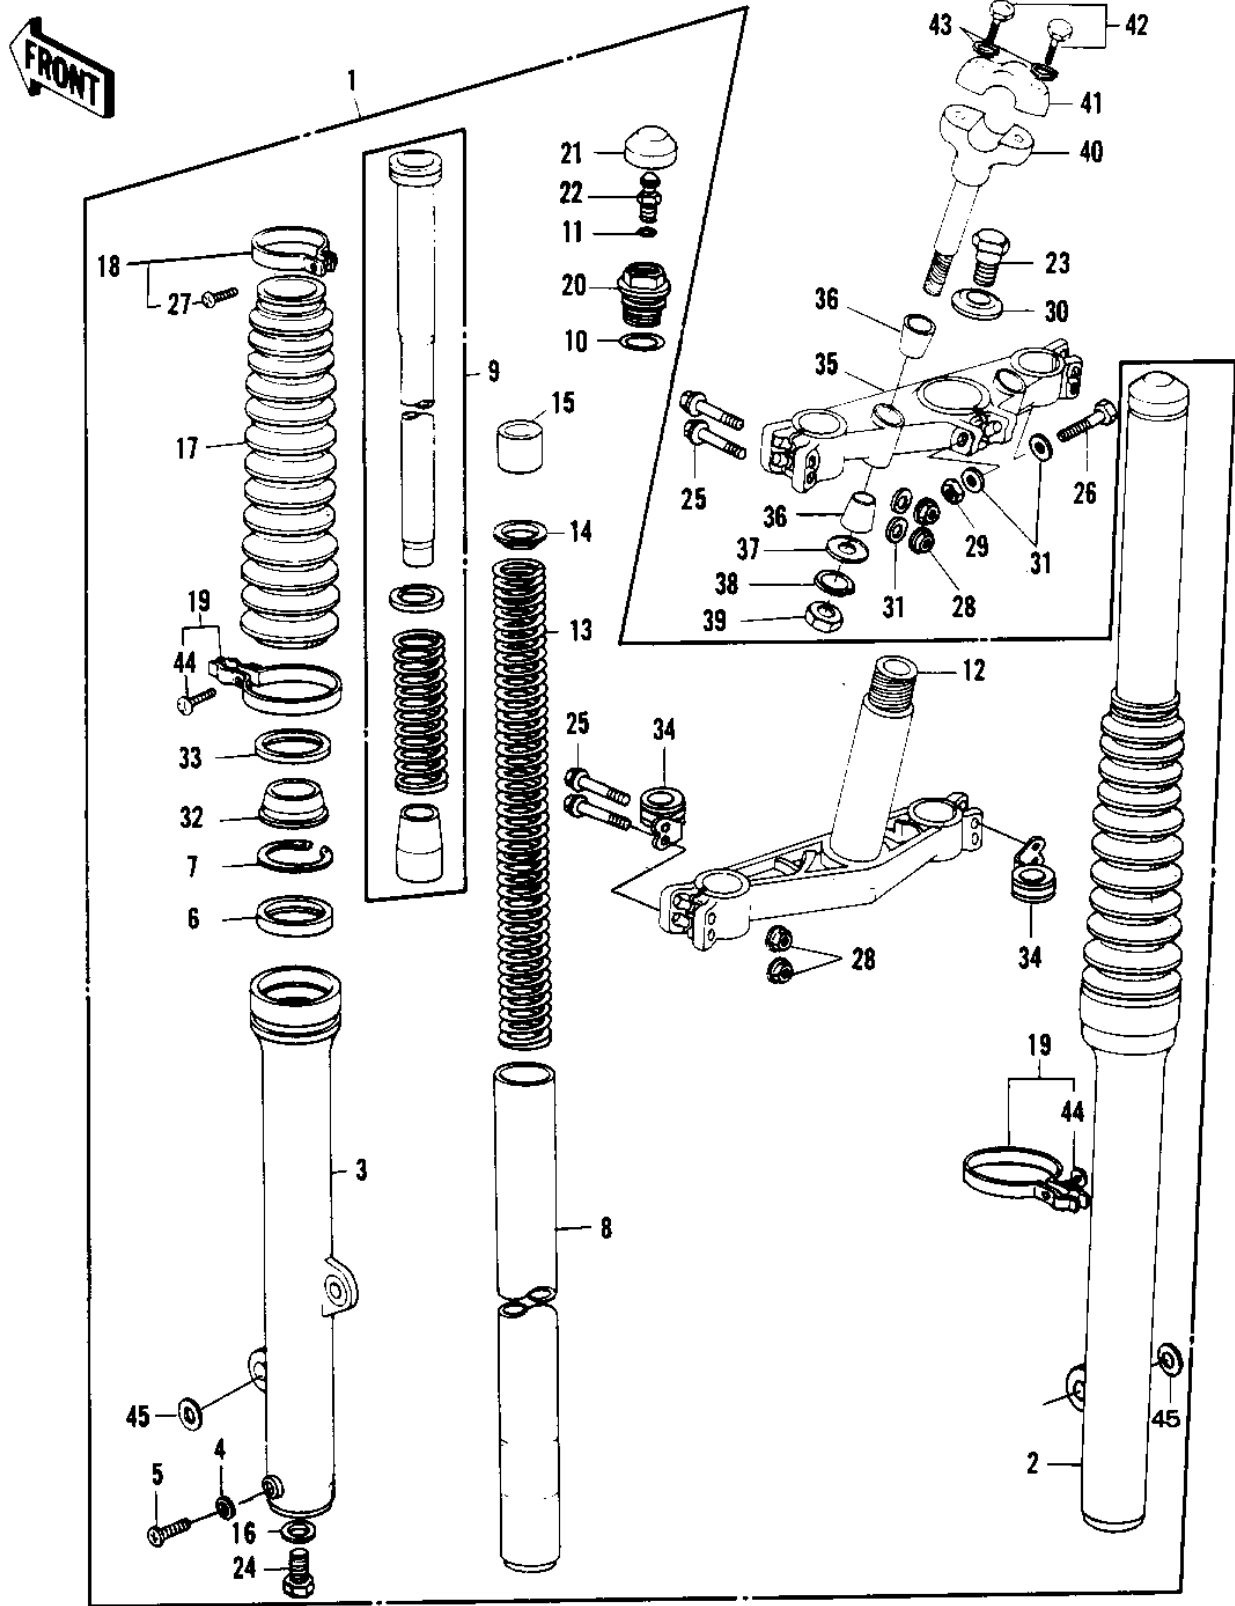

## 1981 KDX™250 PARTS LIST

FRONT FORK ('81KDX250-B1)

ITEM NAME	PART NUMBER	QUANTITY
FORK-FRONT (Ref # 1)	44001-4004	1
TUBE,RH,FORK OUTER (Ref # 2)	44006-4001	1
TUBE,LH,FORK OUTER (Ref # 3)	44005-4001	1
GASKET FORK DRAIN PLG (Ref # 4)	44045-002	1
SCREW PAN HEAD 4X8 (Ref # 5)	220B0408	1
OIL SEAL,FORK OUT TUB (Ref # 6)	92049-1042	1
SNAP RING,FORK OUT TU (Ref # 7)	92033-1035	1
TUBE,FORK INNER (Ref # 8)	44013-4001	1
CYLINDER-FORK (Ref # 9)	44022-4001	1
"O" RING,FORK TOP CAP (Ref # 10)	92055-1050	1
"O" RING,AIR VALVE (Ref # 11)	92055-1018	1
STEM,STEERING (Ref # 12)	44037-1065	1
SPRING,FORK INNER (Ref # 13)	44026-4001	1
GUIDE,FORK SPRING (Ref # 14)	44028-1003	1
SPACER,FORK SPRING (Ref # 15)	92026-4002	1
GASKET,FORK CYLINDER (Ref # 16)	11009-1127	1
BOOT,FORK (Ref # 17)	49006-1174	1
BAND,BOOT (Ref # 18)	92072-1046	1
CLAMP,BOOT,L.H (Ref # 19)	92072-1026	1
CAP,FORK TOP (Ref # 20)	44029-1008	1
CAP,RUBBER,FORK TOP (Ref # 21)	44029-1009	1
VALVE ASSY,AIR (Ref # 22)	16126-1003	1
BOLT,FORK TOP (Ref # 23)	44041-065	1
BOLT,FORK CYLINDER (Ref # 24)	92001-1186	1
BOLT,FLANGED,8X55 (Ref # 25)	130G0855	1
BOLT,HEX HEAD,8X57 (Ref # 26)	92001-1141	1
SCREW-PAN-CROS (Ref # 27)	220B0420	1
NUT,8M/M (Ref # 28)	44007-1002	1
NUT,LOCK,8MM (Ref # 29)	92015-1124	1

## 1981 KDX™250 PARTS LIST

FRONT FORK ('81KDX250-B1)

ITEM NAME	PART NUMBER	QUANTITY
WASHER (Ref # 30)	44043-052	1
WASHER PLAIN 8MM (Ref # 31)	410B0800	1
DUST SHIELD,FORK OUTF (Ref # 32)	92093-1035	1
CASE,DUST SHIELD (Ref # 33)	32099-1013	1
CLAMP,CABLE (Ref # 34)	92072-1027	1
HEAD,STEERING STEM (Ref # 35)	44039-4004	1
DAMPER RUBBER,HANDLE (Ref # 36)	92075-275	1
WASHER (Ref # 37)	92022-4012	1
WASHER SPRING 10MM (Ref # 38)	461F1000	1
NUT,LOCK,10MM (Ref # 39)	92019-021	1
HOLDER-HANDLEBAR LOW (Ref # 40)	46012-010	1
HOLDER-HANDLEBAR (Ref # 41)	46012-008	1
BOLT 8X38 (Ref # 42)	92001-1405	1
WASHER SPRING 8MM (Ref # 43)	461F0800	1
SCREW PAN HEAD 6X20 (Ref # 44)	220B0620	1
WASHER,FORK (Ref # 45)	92022-4006	1