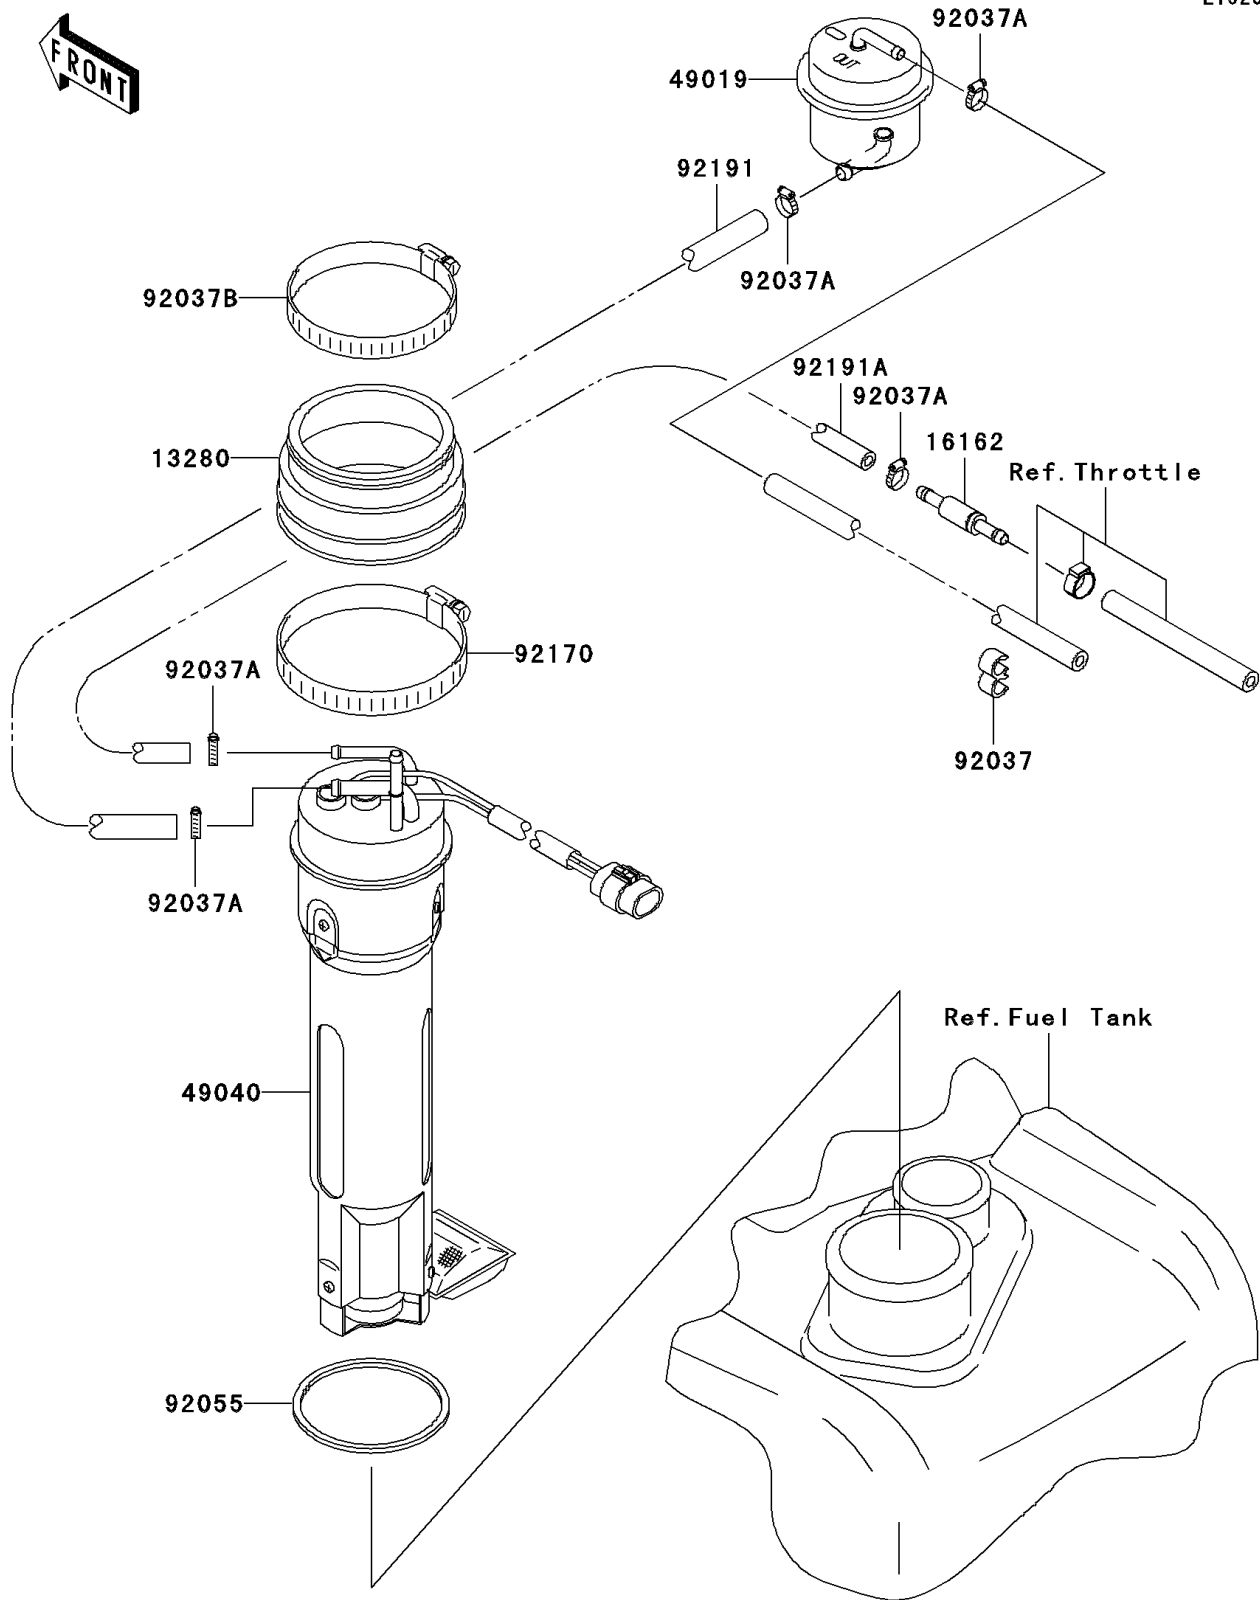

2000 JET SKI® 1100 STX® D.I. PARTS DIAGRAM

Fuel Pump

E1520

2000 JET SKI® 1100 STX® D.I. PARTS LIST

Fuel Pump

| ITEM NAME | PART NUMBER | QUANTITY |
|---|-------------|----------|
| HOLDER,FUEL PUMP (Ref # 13280) | 13280-3725 | 1 |
| REGULATOR-FUEL (Ref # 16162) | 16162-3701 | 1 |
| FILTER-FUEL (Ref # 49019) | 49019-3716 | 1 |
| PUMP-FUEL (Ref # 49040) | 49040-3707 | 1 |
| CLAMP,HOSE (Ref # 92037) | 92037-1603 | 1 |
| CLAMP (Ref # 92037A) | 92037-3726 | 1 |
| CLAMP (Ref # 92037B) | 92037-541 | 1 |
| RING-O,FUEL PUMP (Ref # 92055) | 92055-3756 | 1 |
| CLAMP (Ref # 92170) | 92170-3760 | 1 |
| TUBE,7.5X13.5X460 (Ref # 92191) | 92191-3869 | 1 |
| TUBE,5.8X10.8X410,RETURN (Ref # 92191A) | 92191-3872 | 1 |