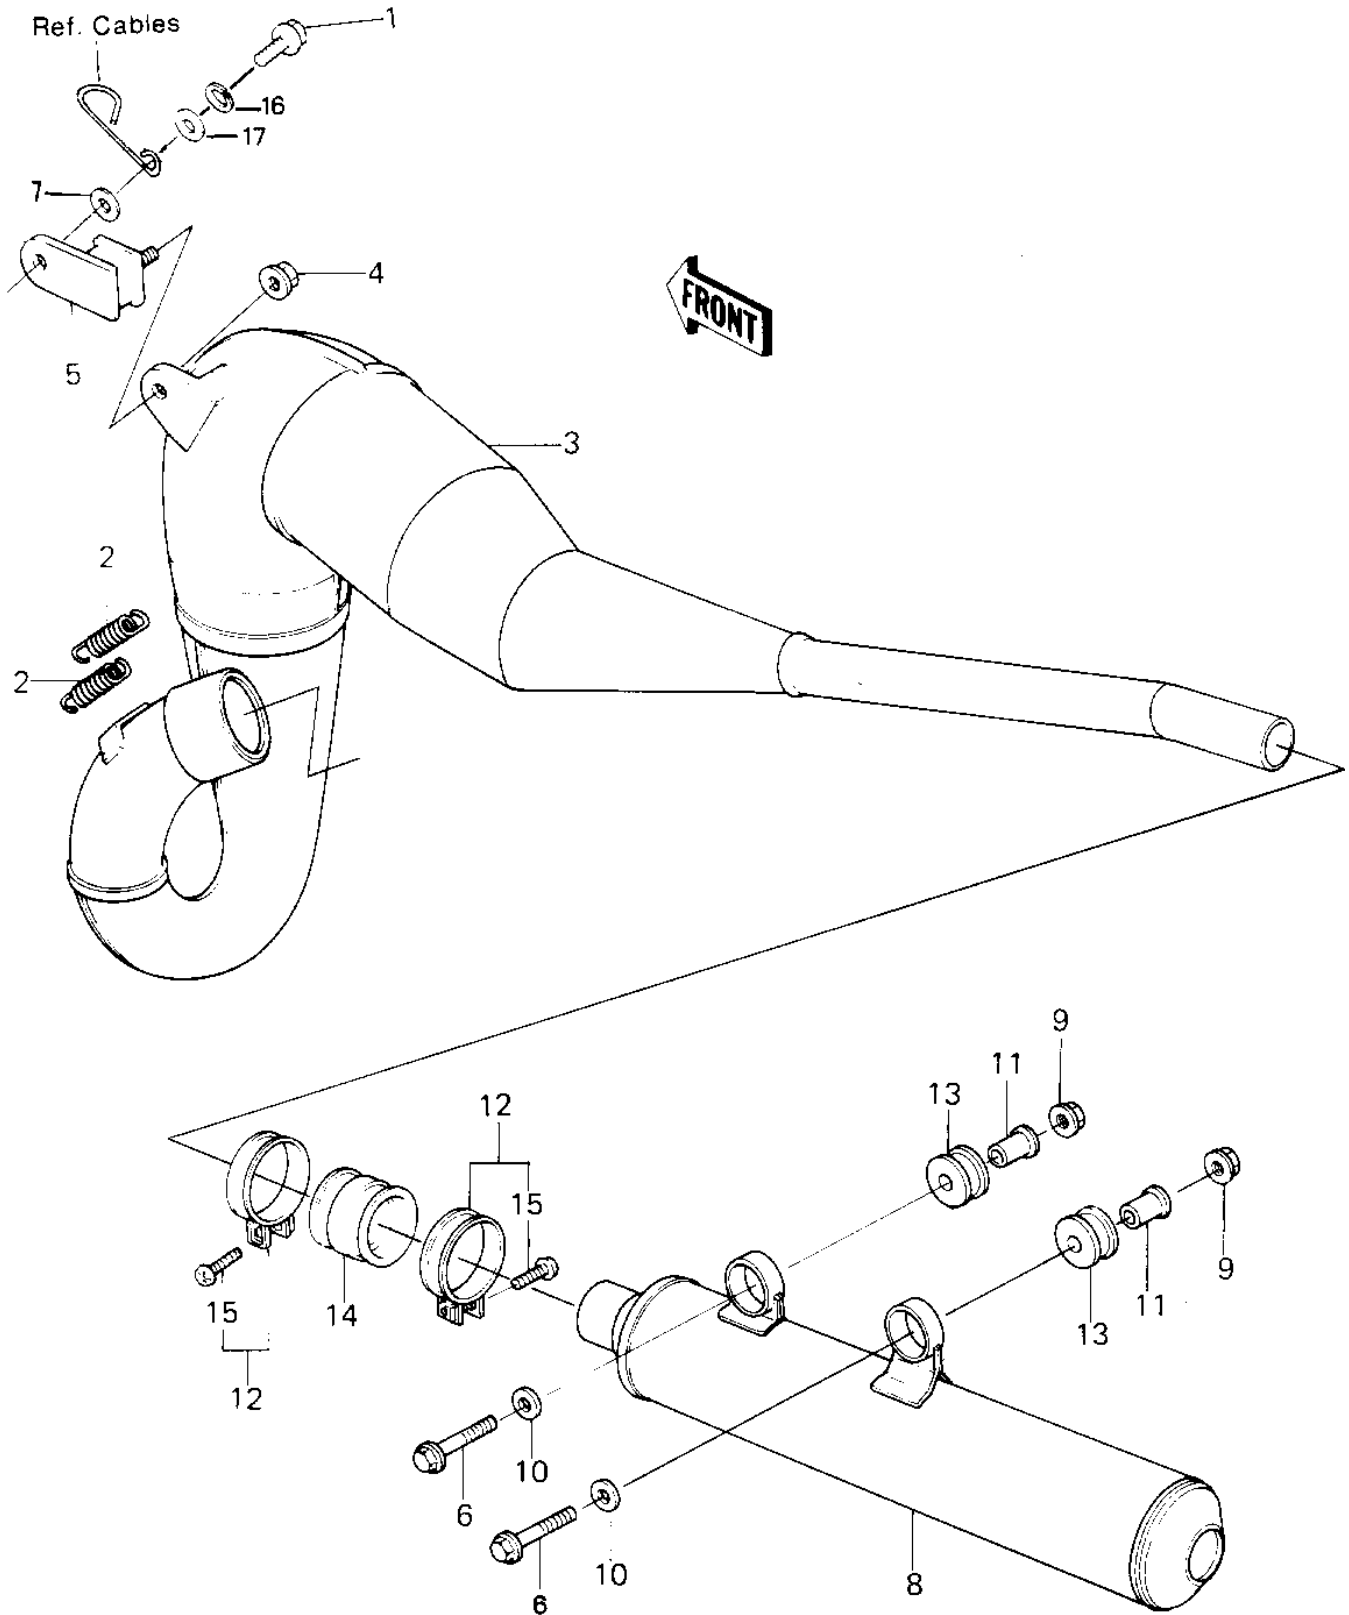

1981 KDX™250 PARTS DIAGRAM

MUFFLER ('81KDX250-B1)

1981 KDX™250 PARTS LIST

MUFFLER ('81KDX250-B1)

ITEM NAME	PART NUMBER	QUANTITY
BOLT-SMALL-UPSET 8X25 (Ref # 1)	115G0825	1
SPRING-CONNECTOR (Ref # 2)	18071-003	1
BODY-COMP-MUFFLER,BLK (Ref # 3)	18002-1126	1
NUT,LOCK,8MM (Ref # 4)	92015-1124	2
DAMPER,MUFFLER FITING (Ref # 5)	92075-1060	1
BOLT,FLANGED,8X30 (Ref # 6)	130G0830	1
WASHER,8.5X20X1.6 (Ref # 7)	92022-1561	1
MUFFLER,F.BLACK (Ref # 8)	18002-1163	1
WASHER,PLAIN (Ref # 10)	92022-298	1
COLLAR,FUEL TANK FITT (Ref # 11)	92027-1134	1
CLAMP,MUFFLER (Ref # 12)	92037-177	1
DAMPER,MUFFLER (Ref # 13)	92075-1196	1
DUST SHIELD,MUFFLER (Ref # 14)	92093-1014	1
SCREW-PAN-CROS,5X25 (Ref # 15)	220B0525	1
WASHER SPRING 8MM (Ref # 16)	461F0800	1
WASHER PLAIN 8MM (Ref # 17)	410B0800	1