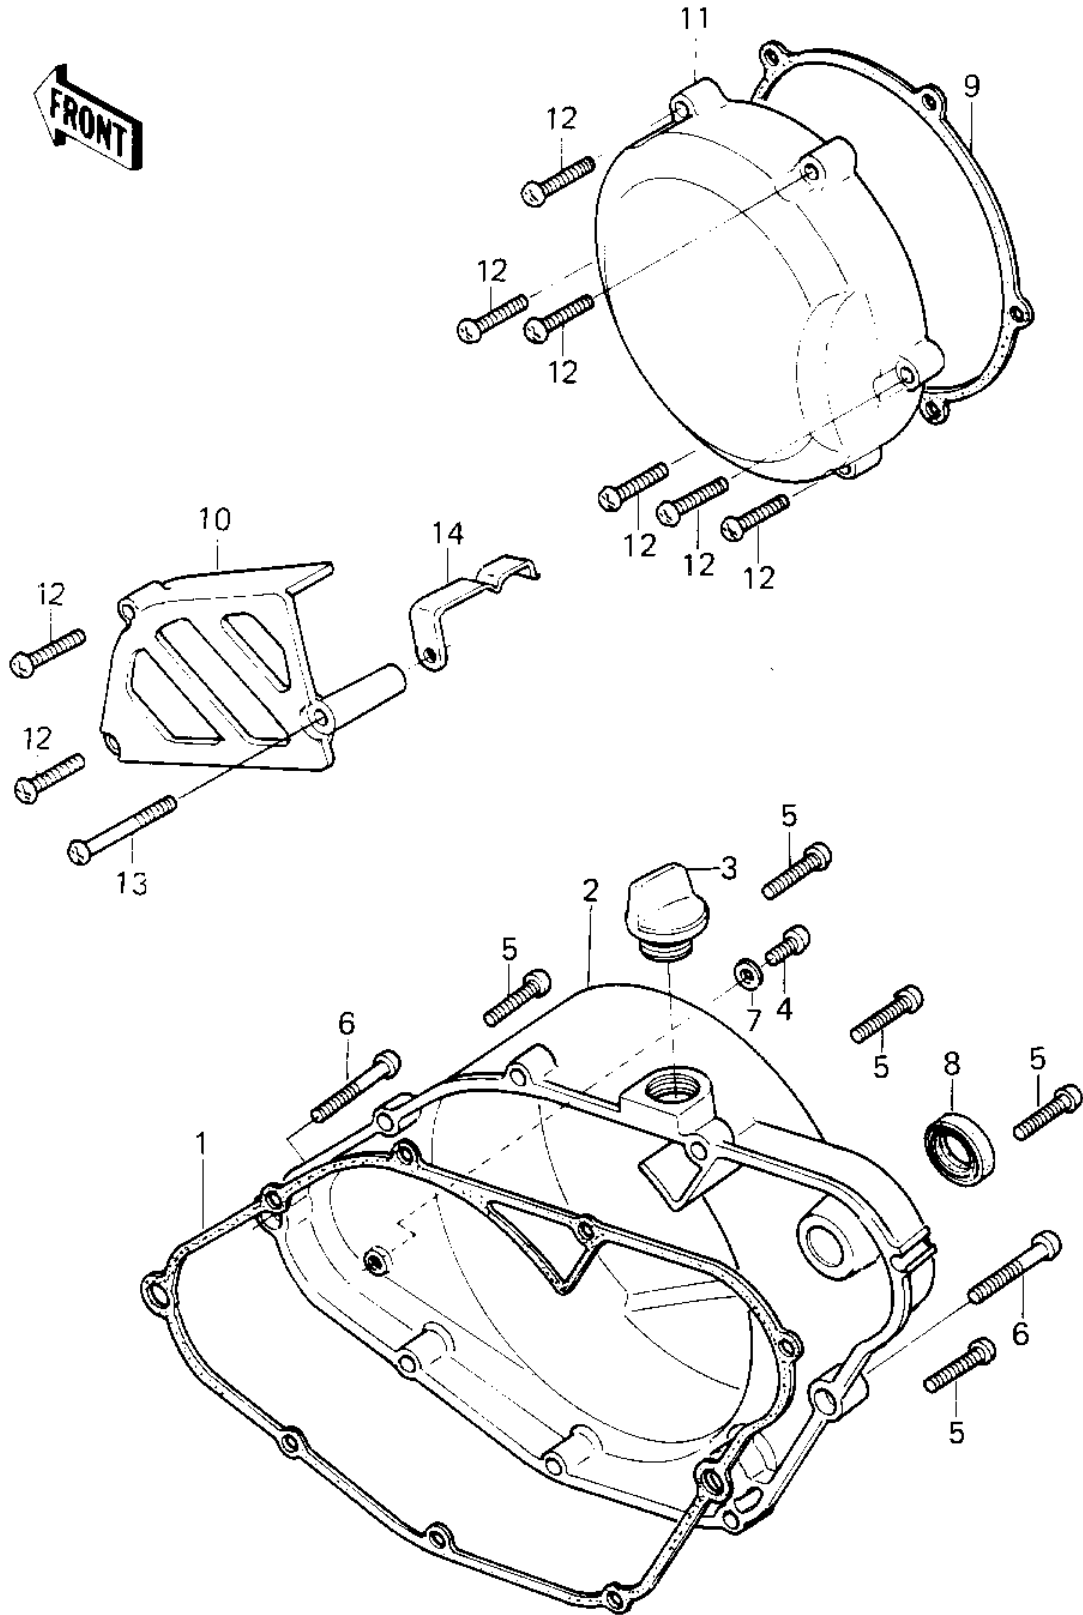

1981 KDX™250 PARTS DIAGRAM

ENGINE COVERS ('81KDX250-B1)

1981 KDX™250 PARTS LIST

ENGINE COVERS ('81KDX250-B1)

ITEM NAME	PART NUMBER	QUANTITY
GASKET,R.H ENG COVER (Ref # 1)	11009-1171	1
COVER,R.H ENG,BLACK (Ref # 2)	14032-1028	1
FILLER,OIL (Ref # 3)	16115-018	1
SCREW PAN HEAD 6X8 (Ref # 4)	220B0608	1
SCREW PAN HEAD 6X25 (Ref # 5)	220B0625	2
SCREW PAN HEAD 6X35 (Ref # 6)	220B0635	1
WASHER OIL PUMP BANJO (Ref # 7)	92022-077	1
OIL SEAL SB16244 (Ref # 8)	92049-002	1
GASKET,L.H ENG,COVER (Ref # 9)	11009-1172	1
COVER,CHAIN,F.BLACK (Ref # 10)	14026-1027	1
COVER,L.H ENG,F.BLACK (Ref # 11)	14031-1049	1
SCREW PAN HEAD 6X45 (Ref # 13)	220B0645	1
CLAMP,WIRING HARNESS (Ref # 14)	92037-142	1