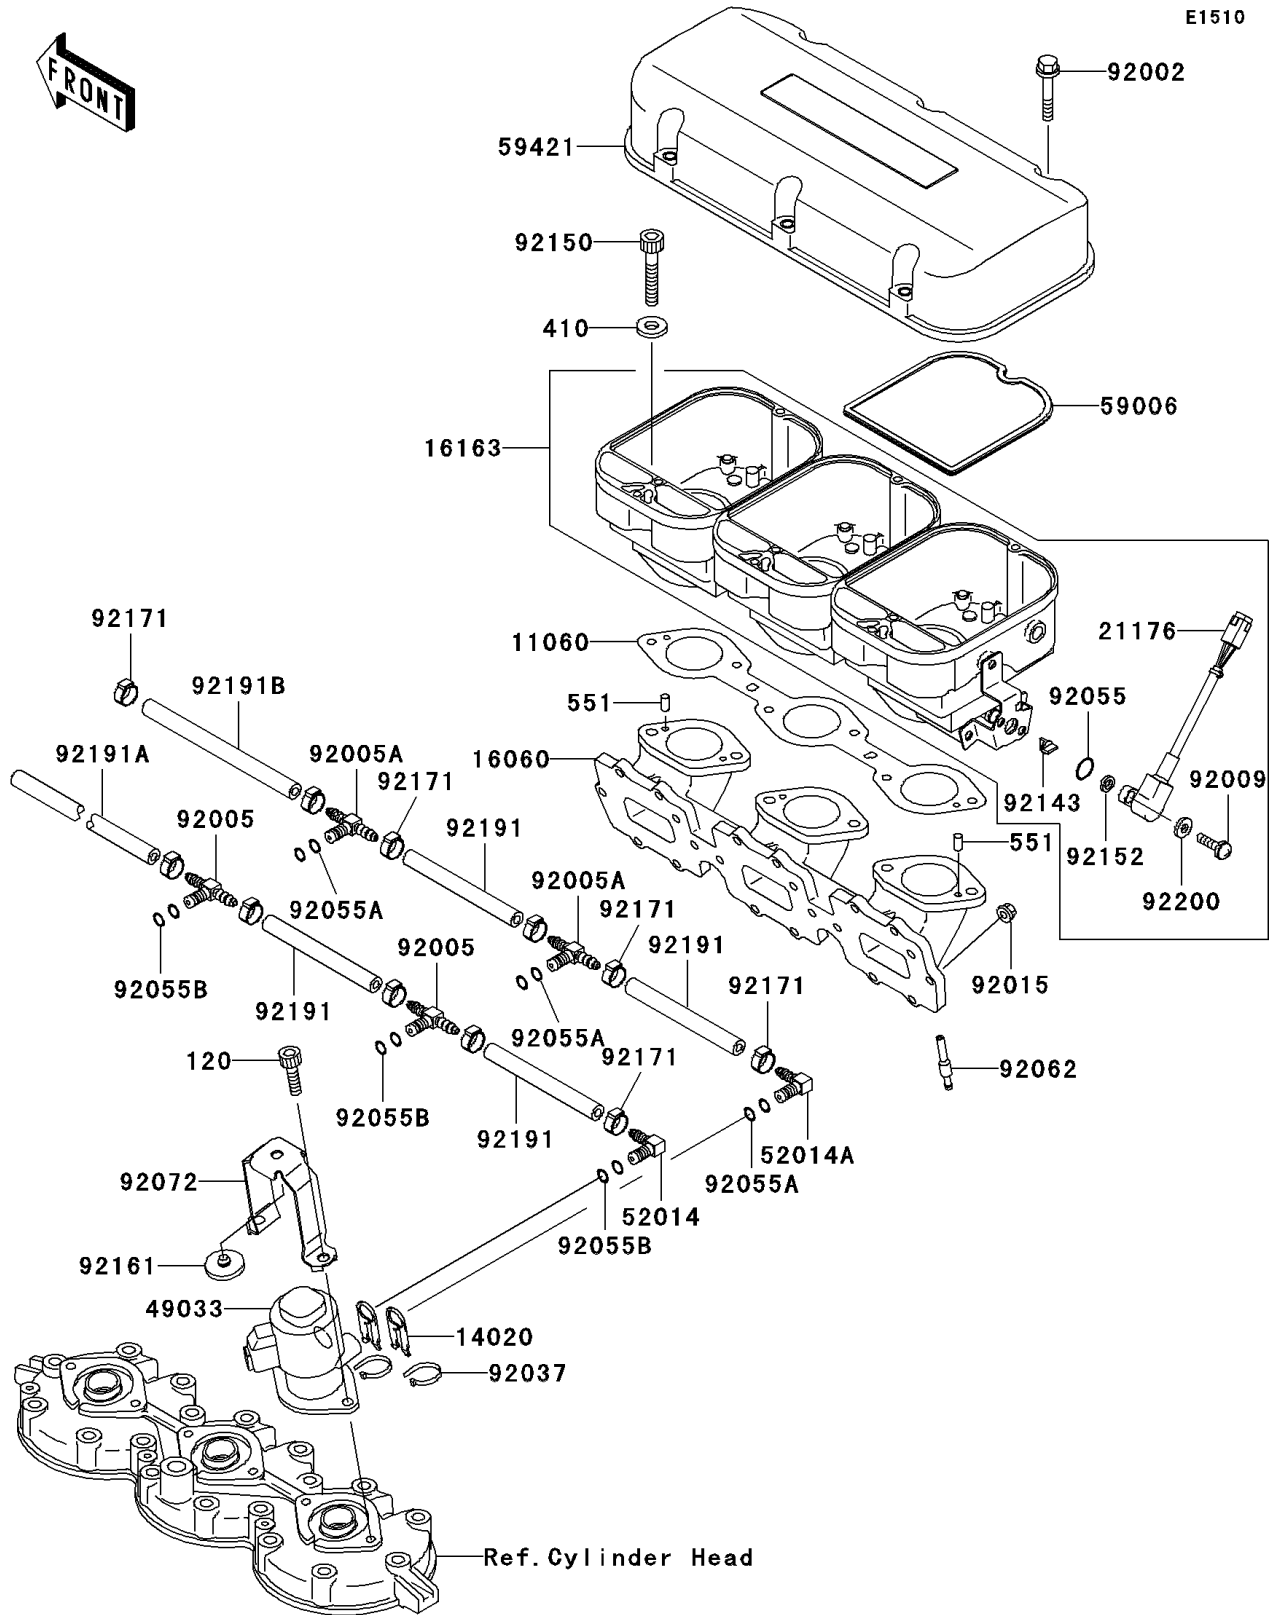

2000 JET SKI® 1100 STX® D.I. PARTS DIAGRAM

Throttle

E1510

2000 JET SKI® 1100 STX® D.I. PARTS LIST

Throttle

ITEM NAME	PART NUMBER	QUANTITY
BOLT-SOCKET (Ref # 120)	120Z0820	1
WASHER-PLAIN-SMALL,6MM (Ref # 410)	410S0600	1
PIN-DOWEL (Ref # 551)	551R0408	1
GASKET,CARBURETOR (Ref # 11060)	11060-3753	1
RETAINER (Ref # 14020)	14020-3705	1
PIPE-INTAKE (Ref # 16060)	16060-3717	1
THROTTLE-ASSY (Ref # 16163)	16163-3705	1
SENSOR (Ref # 21176)	21176-3743	1
NOZZLE-INJECTION (Ref # 49033)	49033-3704	1
ELBOW,INLET (Ref # 52014)	52014-3715	1
ELBOW,OUTLET (Ref # 52014A)	52014-3716	1
ARRESTER-FLAME (Ref # 59006)	59006-3716	1
COVER-INTAKE (Ref # 59421)	59421-3729	1
BOLT,6X30 (Ref # 92002)	92002-3726	1
FITTING,INLET (Ref # 92005)	92005-3733	1
FITTING,OUTLET (Ref # 92005A)	92005-3734	1
SCREW,SENSOR (Ref # 92009)	92009-3863	1
NUT,6MM (Ref # 92015)	92015-3767	1
CLAMP (Ref # 92037)	92037-1173	1
RING-O,SENSOR (Ref # 92055)	92055-1574	1
RING-O,OUTLET (Ref # 92055A)	92055-3752	1
RING-O,INLET (Ref # 92055B)	92055-3753	1
NOZZLE (Ref # 92062)	92062-3703	1
BAND,INJECTION (Ref # 92072)	92072-3854	1
COLLAR (Ref # 92143)	92143-1907	1
BOLT,SOCKET,6X35 (Ref # 92150)	92150-1887	1
COLLAR,SENSOR (Ref # 92152)	92152-3721	1
DAMPER (Ref # 92161)	92161-3718	1
CLAMP (Ref # 92171)	92171-3706	1

2000 JET SKI® 1100 STX® D.I. PARTS LIST

Throttle

ITEM NAME	PART NUMBER	QUANTITY
TUBE,6X12X110 (Ref # 92191)	92191-3870	1
TUBE,6X12X235 (Ref # 92191A)	92191-3894	1
TUBE,6X12X180 (Ref # 92191B)	92191-3921	1
WASHER (Ref # 92200)	92200-3782	1