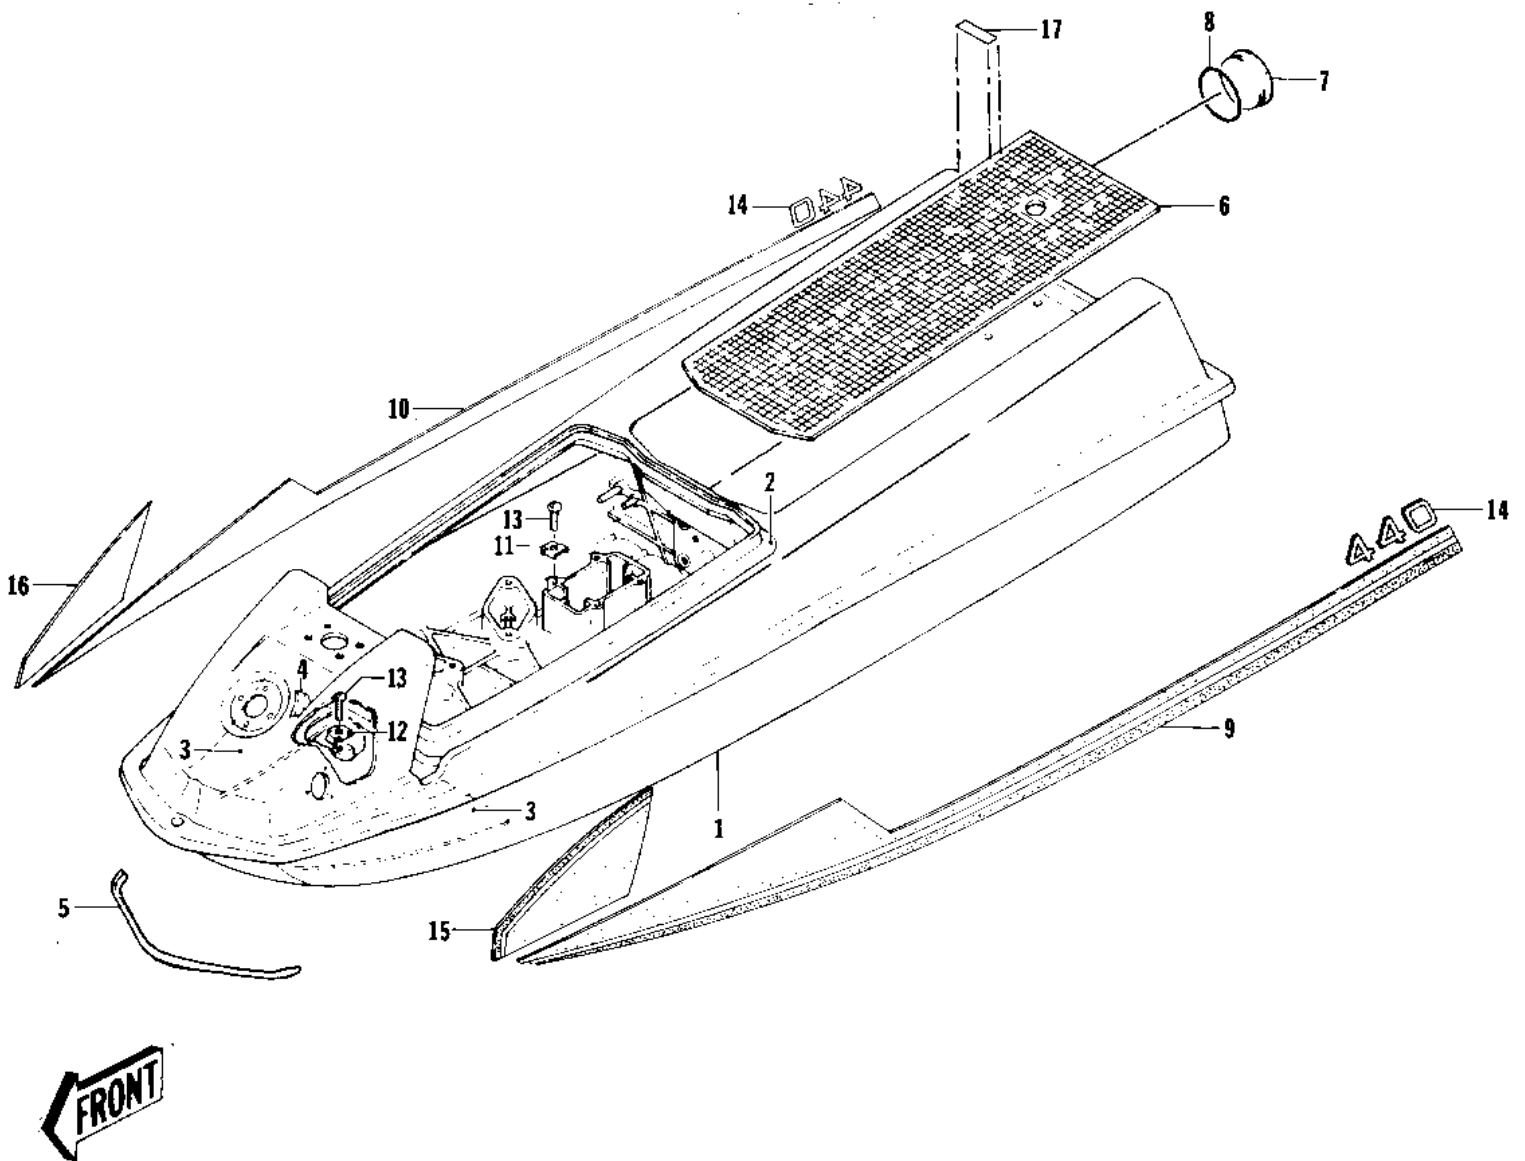

1977 JET SKI® JS440 PARTS DIAGRAM

HULL ('77-'78 A1/A1A/A2)

1977 JET SKI® JS440 PARTS LIST

HULL ('77-'78 A1/A1A/A2)

ITEM NAME	PART NUMBER	QUANTITY
HULL-ASSY,JET-WHITE (Ref # 1)	59431-3704-8C	3
GASKET,ENGINE COVER (Ref # 2)	92065-539	1
DAMPER,3.0TX90X200 (Ref # 3)	92075-522	1
DAMPER,6.0TX90X300 (Ref # 3)	92075-521	1
LABEL-FUEL (Ref # 4)	56022-503	1
BUMPER (Ref # 5)	59201-502	1
MAT (Ref # 6)	59131-502	1
CAP,FIRE EXT.BLACK (Ref # 7)	11012-3724	2
CAP,FIRE EXTNG HOUSNG (Ref # 7)	11012-3001-8C	1
"O" RING (Ref # 8)	671B2585	1
DECAL-LH CNTR DECK (Ref # 9)	56027-526	2
HOOK (Ref # 11)	27012-501	1
HOOK (Ref # 12)	27012-502	1
SCREW 0.22 X 0.563 (Ref # 13)	92011-561	1
DECAL-REAR DECK (Ref # 14)	56027-534	1
DECAL-FRT DECK LH (Ref # 15)	56027-529	1
DECAL-FRT DECK RH (Ref # 16)	56027-528	1
LABEL FIRE EXT (Ref # 17)	56022-506	1