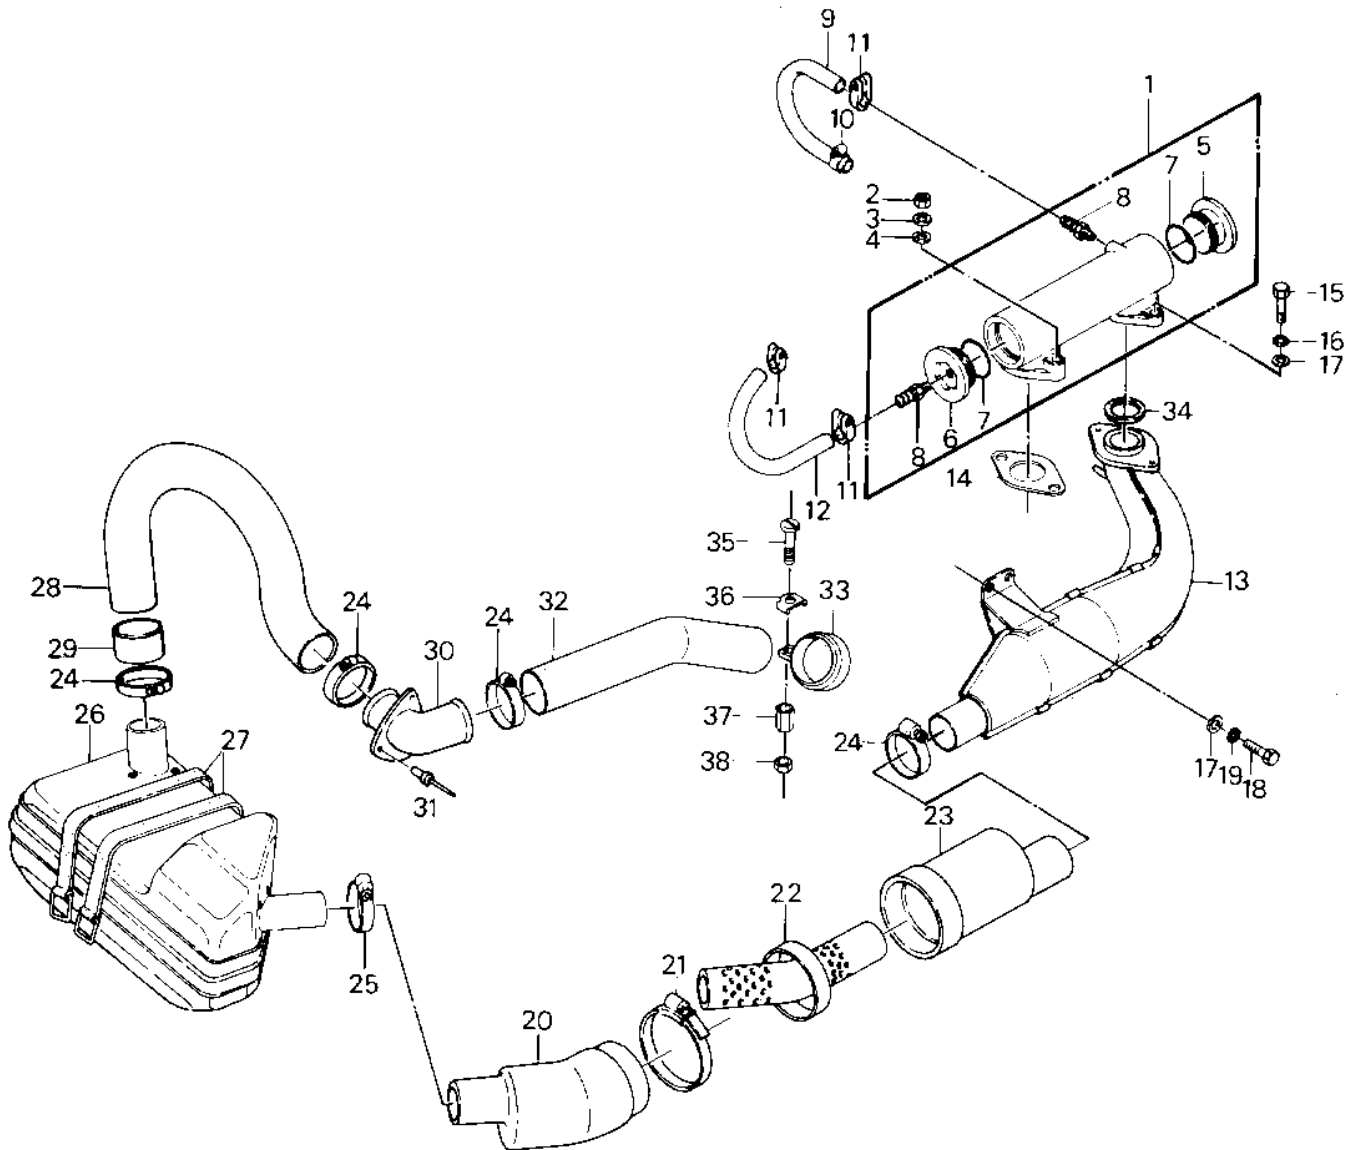

1977 JET SKI® JS440 PARTS DIAGRAM

MUFFLER ('77-'78 A1/A1A/A2)

1977 JET SKI® JS440 PARTS LIST

MUFFLER ('77-'78 A1/A1A/A2)

ITEM NAME	PART NUMBER	QUANTITY
PIPE-EXHAUST (Ref # 1)	18049-3006-YR	1
NUT,8 M/M (Ref # 2)	311M0800	2
WASHER SPRING 8MM (Ref # 3)	461S0800	3
WASHER (Ref # 4)	410S0800	2
PLUG,EXHAUST(1) (Ref # 5)	92066-501-9G	1
PLUG,EXHAUST(2) (Ref # 6)	92066-502-9G	1
"O" RING (Ref # 7)	671B2545	1
JOINT,HOSE (Ref # 8)	92005-3001	2
HOSE (Ref # 9)	92059-523	2
CLAMP,HOSE (Ref # 10)	92037-504	3
EXPANSION CHAMBER (Ref # 13)	18001-520	1
GASKET,EXHAUST (Ref # 14)	11060-3710	1
BOLT,8X45 (Ref # 15)	110R0845	1
BOLT,8X20 (Ref # 18)	110R0820	1
TUBE (Ref # 20)	92059-543	1
CLAMP (Ref # 21)	92037-541	1
PIPE-RESNTR. CONNECTR (Ref # 22)	59151-528	1
TUBE (Ref # 23)	92059-542	1
CLAMP (Ref # 24)	92037-509	1
CLAMP,HOSE (Ref # 25)	92037-506	1
MUFFLER-COMP,WATERBOX (Ref # 26)	49070-3714	1
BAND (Ref # 27)	92072-511	1
HOSE (Ref # 28)	92059-528	1
TUBE (Ref # 29)	92059-550	1
PIPE,TAIL (Ref # 30)	59156-506	1
RIVET (Ref # 31)	59281-506	1
HOSE,TAIL (Ref # 32)	92059-549	1
CLAMP (Ref # 33)	92037-545	1
GASKET,EXHAUST (Ref # 34)	11009-3784	1

1977 JET SKI® JS440 PARTS LIST

MUFFLER ('77-'78 A1/A1A/A2)

ITEM NAME	PART NUMBER	QUANTITY
SCREW,6X45 (Ref # 35)	214R0645	1
SCREW,6X45 (Ref # 35)	92009-3747	1
WASHER (Ref # 36)	92095-513	1
NUT,6M/M (Ref # 37)	92015-532	1
NUT,6M/M (Ref # 38)	311R0600	1