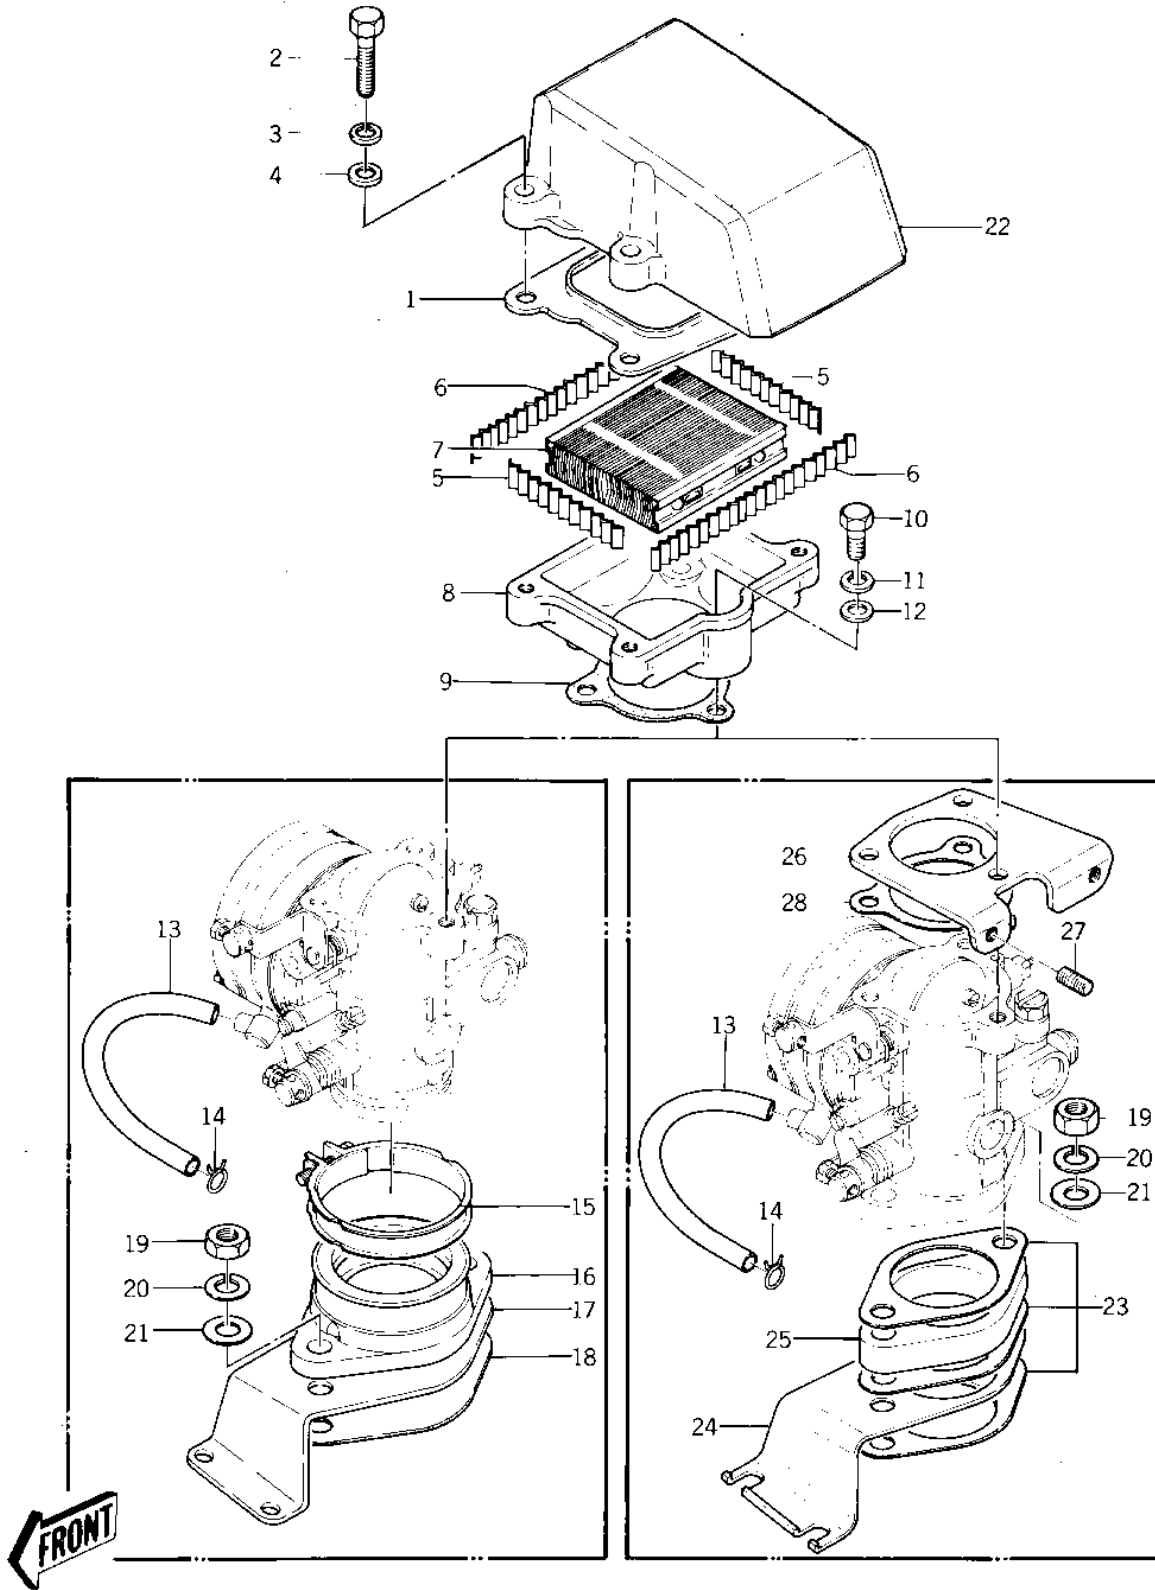

1977 JET SKI® JS440 PARTS DIAGRAM

CARBURETOR BRACKETS/FLAME ARRESTER ('77-

1977 JET SKI® JS440 PARTS LIST

CARBURETOR BRACKETS/FLAME ARRESTER ('77-

ITEM NAME	PART NUMBER	QUANTITY
PLATE,FLAME ARRESTER (Ref # 1)	59086-540	1
BOLT,6X28 (Ref # 2)	110R0628	1
WASHER-SPRING,6MM (Ref # 3)	461S0600	2
WASHER (Ref # 4)	410S0600	2
SPRING (Ref # 5)	92081-544	1
SPRING (Ref # 6)	92081-545	1
ARRESTER,FLAME (Ref # 7)	59006-502	1
CASE,FLAME ARRESTER (Ref # 8)	59021-527-9G	1
GASKET (Ref # 9)	11060-3702	2
BOLT 6X20 (Ref # 10)	110R0620	1
BOLT,HEX HEAD,6X25 (Ref # 10)	110R0625	1
PIPE,PULS (Ref # 13)	92059-518	1
CLAMP,SPARK PLUG CAP (Ref # 14)	92037-1173	1
CLAMP (Ref # 15)	92037-550	2
HOLDER-CARBURETOR (Ref # 16)	16065-516	1
BRACKET,CONTROL (Ref # 17)	59016-558	2
GASKET,INTAKE (Ref # 18)	16062-521	1
NUT,8MM (Ref # 19)	312R0800	1
WASHER SPRING 8MM (Ref # 20)	461S0800	1
WASHER (Ref # 21)	410S0800	1
COVER,AIR INTAKE (Ref # 22)	59036-563	1
GASKET,INSULATOR (Ref # 23)	11009-3786	1
BRACKET,CONTROL (Ref # 24)	11034-3004	1
INSULATOR (Ref # 25)	16061-511	1
BRACKET,CARBURETOR (Ref # 26)	11034-3003	1
STUD,6X12 (Ref # 27)	171R0612	1