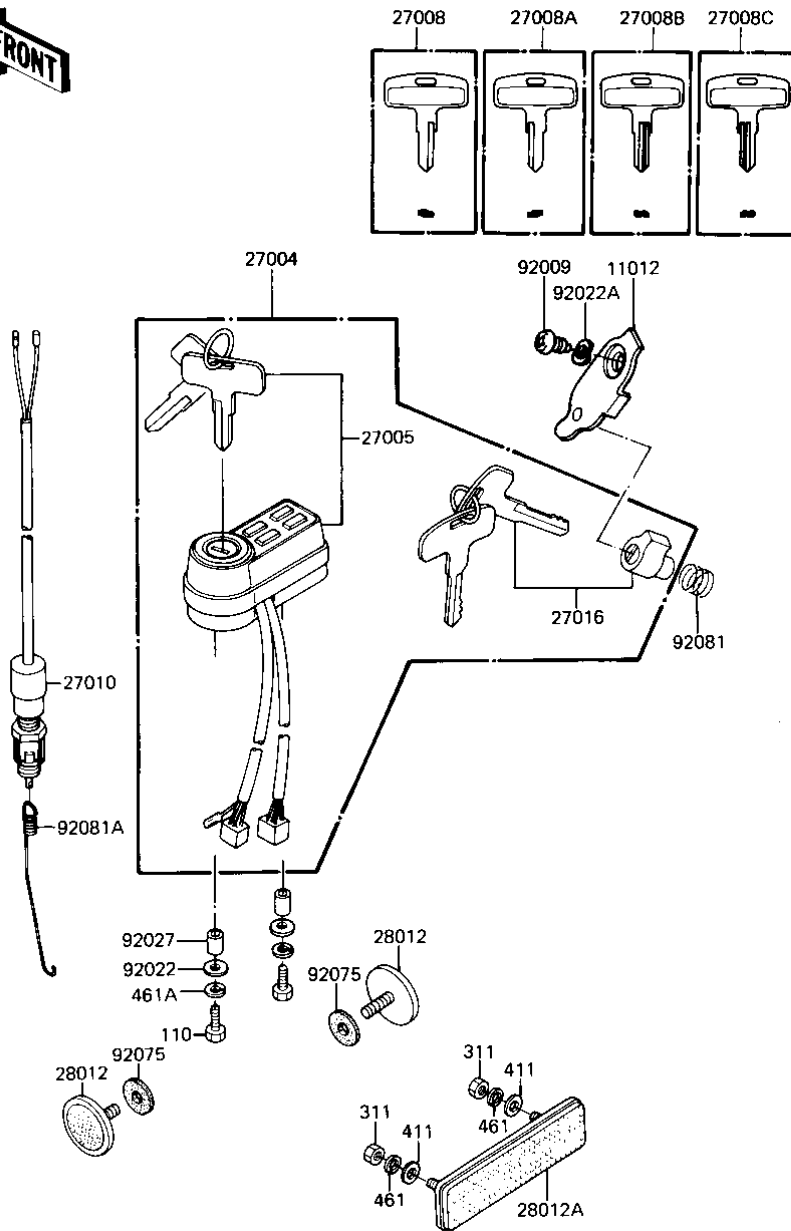

1982 KE175 PARTS DIAGRAM

IGNITION SWITCH/LOCKS/REFLECTORS ('82-'8)

F2770-0073

1982 KE175 PARTS LIST

IGNITION SWITCH/LOCKS/REFLECTORS ('82-'8

ITEM NAME	PART NUMBER	QUANTITY
CAP,STEERING LOCK (Ref # 11012)	11012-1134	1
LOCK ASSY,KE175-D2 (Ref # 27004)	27004-5018	1
SWITCH ASSY,IGNITION (Ref # 27005)	27005-1005	1
KEY,BLANK (Ref # 27008)	27008-1024	1
KEY,BLANK (Ref # 27008A)	27008-1025	1
KEY,BLANK (Ref # 27008B)	27008-1026	1
KEY,BLANK (Ref # 27008C)	27008-1027	1
SWITCH,BRAKE LIGHT (Ref # 27010)	27010-025	1
LOCK ASSY,STEERING (Ref # 27016)	27016-042	1
REFLECTOR,REFLEX (Ref # 28012)	28012-016	1
REFLECTOR,REAR REFLEX (Ref # 28012A)	28012-1005	1
SCREW-TAPPING (Ref # 92009)	92008-007	1
WASHER 6.5X20X1.6T (Ref # 92022)	92022-125	1
WASHER (Ref # 92022A)	92097-003	1
COLLAR,REAR FENDER (Ref # 92027)	92027-162	1
DAMPER RUBBER,REFLECT (Ref # 92075)	92094-011	1
SPRING-STEERING LOCK (Ref # 92081)	27032-001	1
SPRING,BRAKE SWITCH (Ref # 92081A)	92081-1082	1
BOLT 6X22 (Ref # 110)	112B0622	1
NUT,5MM (Ref # 311)	311B0500	1
WASHER PLAIN 5MM (Ref # 411)	411B0500	1
WASHER SPRING 5MM (Ref # 461)	461F0500	1
WASHER SPRING 6MM (Ref # 461A)	461F0600	1